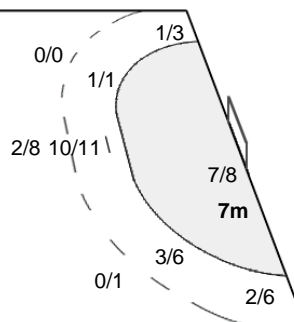

Defence

Goalkeepers Saves / Shots

0/2	3/3	1/6
1/3	4/7	3/9
0/6	0/2	2/14

1 NIURKIS M

0/1	0/3
1/1	0/1
0/1	1/5

12 CARIDAD V

16 ENELEIDYS G

0/1	3/3	1/3
1/3	3/6	3/8
0/5	0/2	1/9