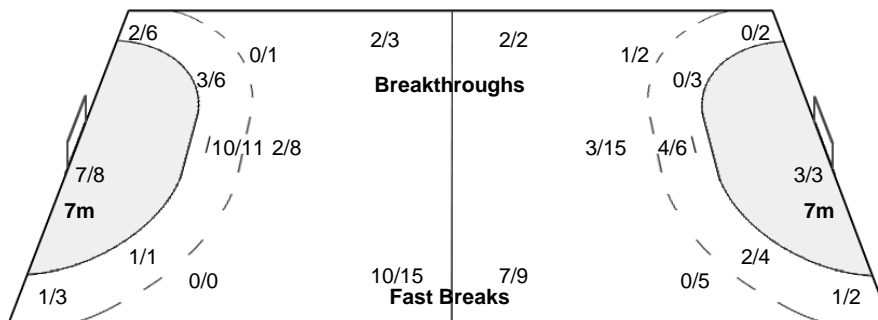

XXII Women's World Championships 2015 Denmark

Preliminary Round - Group B

Match Team Statistics

TUE 8 DEC 2015
16:15

Match No: 28

CUB 23 - 38 ANG
(14 - 20) (9 - 18)

Naestved

Referees: BONAVENTURA Charlotte / BONAVENTURA Julie (FRA)

ANG - Angola

Shots Distribution

Players

Goals / Shots

1 ALMEIDA T	2 VENANCIO L	4 SANTOS M	6 MACHADO J	7 CAILO E	8 MONTEIRO L	9 BERNARDO N
1/1	1/1	0/1	0/1	0/1	1/1	3/3
		1-Missed	1-Missed	1/2	2-Missed	1/1
					1/1	1/1
11 KIALA L	12 BRANCO C	13 ANDRE M	15 CARLOS A	17 DOMBAXE W	21 CAZANGA M	31 SANTOS J
1/1	1/1	0/1	0/1	1/1	0/1	1/1
1/1		0/2	1/2	1/1	0/1	1/1
	1-Missed	1/1	3/3	1-Post	2/2	1-Blocked
				1-Missed 1-Post		
77 VIEGAS E	90 GUIALO I					
1/1	0/1					
1/1	1/1					
1/2	2/2					
2/2	2/2					
	1-Missed					

Team Goals / Shots

2/2	0/3	5/6
2/3	3/7	6/9
6/6	2/2	12/14
7-Missed	2-Post	1-Blocked

Offence