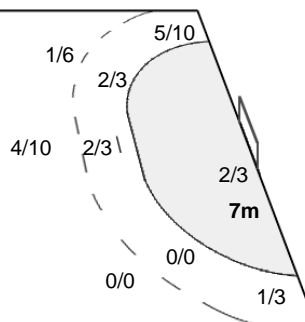

Team Goals / Shots

4/5	1/1	3/6
4/10	0/1	1/2
3/5	2/4	3/4

8-Missed 1-Post

Offence

Defence

Goalkeepers Saves / Shots

3/7	1/5	1/7
4/5		1/1
2/7	0/2	2/11

1 HAMZA N

1/3		0/3
3/4		1/1
2/4	0/1	1/5

12 ABDALLAH E

2/4	1/5	1/4
1/1		
0/3	0/1	1/6

85 BEN SLAMA N

Legend:	% Efficiency	2Min 2 Minute Suspensions	6m 6 metre Shots	7m 7 metre Shots	9m 9 metre Shots
AS Assists	BS Blocked Shots	BT Breakthroughs	DR Disqualification with Report	FB Fast Breaks	S/S Saves/Shots
G/S Goals/Shots	N/A Not Applicable	No. Uniform Number	RC Red Cards	YC Yellow Cards	
ST Steals	TO Turnover	TP Time Played	Wing Wing Shots		