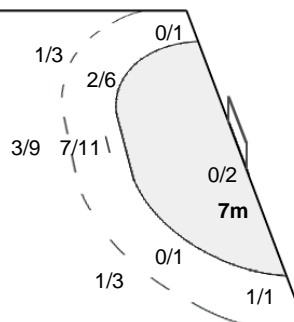

Defence

Goalkeepers Saves / Shots

1/5	0/1	3/6
6/10	1/1	1/2
2/5	2/4	1/4

1 HIDA K

1/1	0/1
	1/1

22 FUJIMA K

30 KAMETANI S

0/4	0/1	3/5
6/10	1/1	0/1
2/5	2/4	1/4