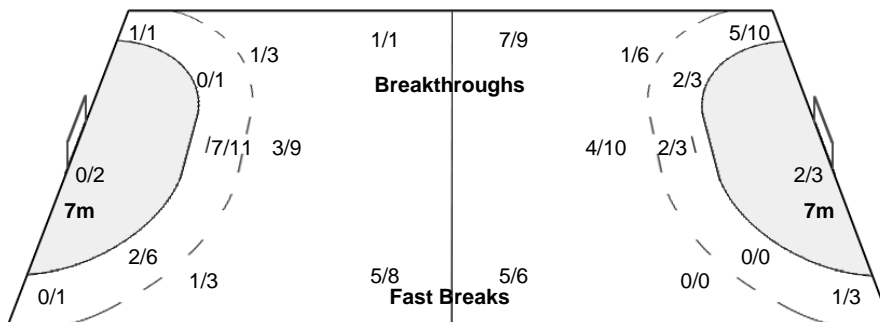

XXII Women's World Championships 2015 Denmark

Preliminary Round - Group A

Match Team Statistics

TUE 8 DEC 2015
16:15

Match No: 25

JPN 31 - 21 TUN
(13 - 9) (18 - 12)

Herning

Referees: ALPAIDZE Viktoria / BEREZKINA Tatiana (RUS)

TUN - Tunisia

Shots Distribution

Players

Goals / Shots

1 HAMZA N	4 GHERISSI E	9 REJEB S	10 TOUMI R	11 AMICHE B	12 ABDALLAH E	13 SFAR BEN CHKER F
		0/1 0/1	1/1 0/1 0/1 1/1 0/1			1/1
			1-Missed			1-Missed
14 JLEZI M	15 REZGUI R	17 JOUINI C	20 CHEBBAH M	24 KHOULDI I	25 DARDOUR O	30 HAMROUNI A
0/1 2/2 1/1 1/1	1/1	0/1 1/1 0/1 1/1	1/2 1/1 0/1 1/2 1/1	0/2 0/1		2/2 2/2 0/1
4-Missed			1-Missed			
44 KOUKI M	85 BEN SLAMA N					
1/2 1/1						
1-Missed 1-Post						

Team Goals / Shots

4/5	1/1	3/6
4/10	0/1	1/2
3/5	2/4	3/4

8-Missed 1-Post

Offence