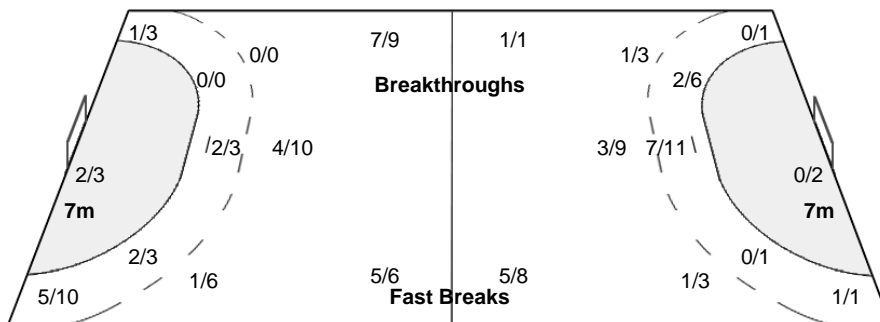

XXII Women's World Championships 2015

Denmark

Preliminary Round - Group A

Match Team Statistics

TUE 8 DEC 2015
16:15

Match No: 25

JPN 31 - 21 TUN
(13 - 9) (18 - 12)

Herning

Referees: ALPAIDZE Viktoria / BEREZKINA Tatiana (RUS)

JPN - Japan

Shots Distribution

Players

Goals / Shots

Team Goals / Shots

4/7	4/5	6/7
1/5		0/1
5/7	2/2	9/11
2-Missed	3-Post	5-Blocked

Offence

Defence

Goalkeepers Saves / Shots

1/5	0/1	3/6
6/10	1/1	1/2
2/5	2/4	1/4

1 HIDA K

1/1	0/1
	1/1

22 FUJIMA K

30 KAMETANI S

0/4	0/1	3/5
6/10	1/1	0/1
2/5	2/4	1/4