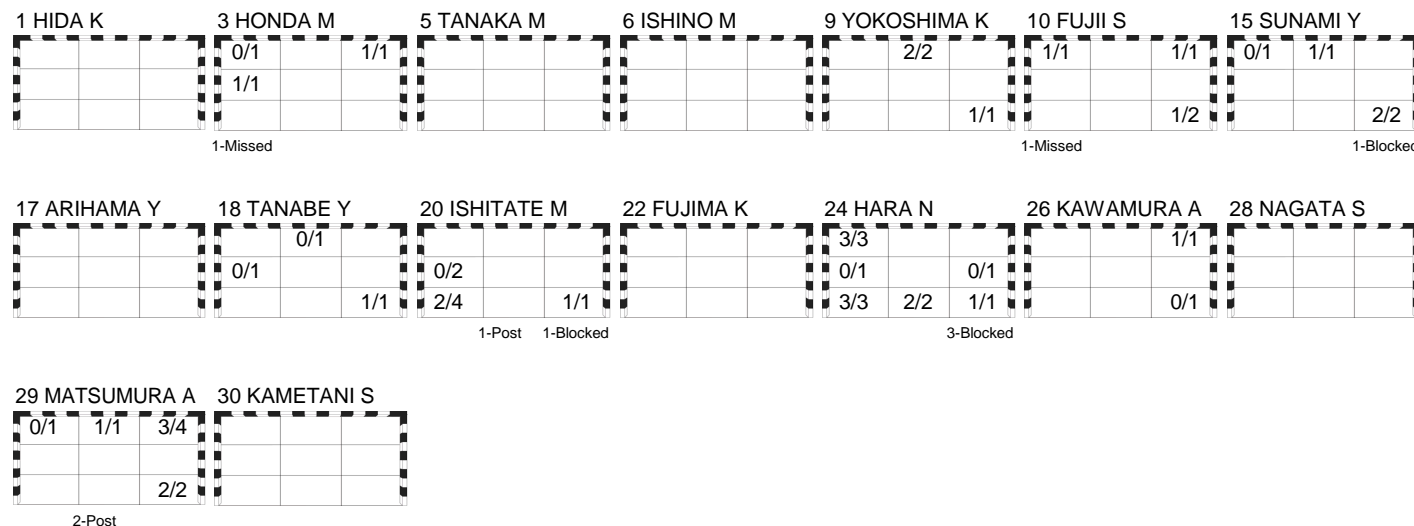

Herning

Referees: ALPAIDZE Viktoria / BEREZKINA Tatiana (RUS)

JPN - Japan

Shots Distribution

Players

Goals / Shots

Team Goals / Shots

4/7	4/5	6/7
1/5		0/1
5/7	2/2	9/11
2-Missed	3-Post	5-Blocked