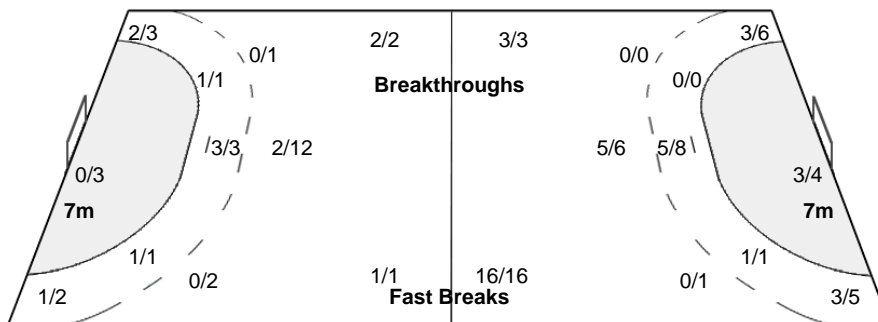

XXII Women's World Championships 2015 Denmark

Preliminary Round - Group D

Match Team Statistics

MON 7 DEC 2015
20:30

Match No: 24

PUR 13 - 39 NOR
(6 - 17) (7 - 22)

Frederikshavn

Referees: OTA Tomoko / SHIMAJIRI Mariko (JPN)

PUR - Puerto Rico

Shots Distribution

Players

Goals / Shots

Team Goals / Shots

2/2	2/2	1/1
2/5	0/2	1/3
3/4	0/1	2/2

5-Missed 3-Post 2-Blocked

Offence

Defence

Goalkeepers Saves / Shots

0/4	0/4	0/10
0/1	1/2	4/10
1/8		0/6

1 ESCOBAR K

0/3	0/2	0/4
0/1	1/2	3/7
1/6		0/5

16 SOTO Z

0/1	0/2	0/6
		1/3
0/2		0/1