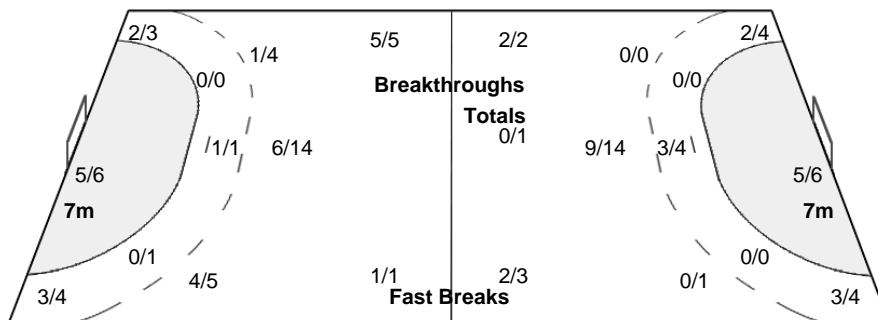

XXII Women's World Championships 2015 Denmark

Preliminary Round - Group D

Match Team Statistics

MON 7 DEC 2015
18:15

Match No: 23

RUS 28 - 26 ESP
(16 - 14) (12 - 12)

Frederikshavn

Referees: LAH Bojan / SOK David (SLO)

RUS - Russia

Shots Distribution

Players

Goals / Shots

Player	Goals	Shots	Notes
1 SEDOYKINA A	1	1	
2 KUZNETCOVA P	1	2	1-Post
4 ZHILINSKAYTE I	1	1	
7 DMITRIEVA D	1	1	1-Post
8 SEN A	0	0	
10 AKOPIAN O	1	1	2-Blocked
13 VYAKHEREVA A	1	2	1-Missed 1-Post
17 BOBROVNIKOVA V	1	1	
19 MAKEEVA K	1	1	
22 MARENNIKOVA E	0	0	
24 BLIZNOVA I	2	3	1-Blocked
25 CHERNOIVANENKO O	0	0	
33 ILINA E	1	1	1-Missed 2-Post
70 KHMYROVA T	0	1	
81 ATKOVA E	0	0	
84 EROKHINA T	0	0	

Team Goals / Shots

6/6	2/2	5/7
1/1		2/2
5/6	0/2	7/8

2-Missed 5-Post 3-Blocked

Offence