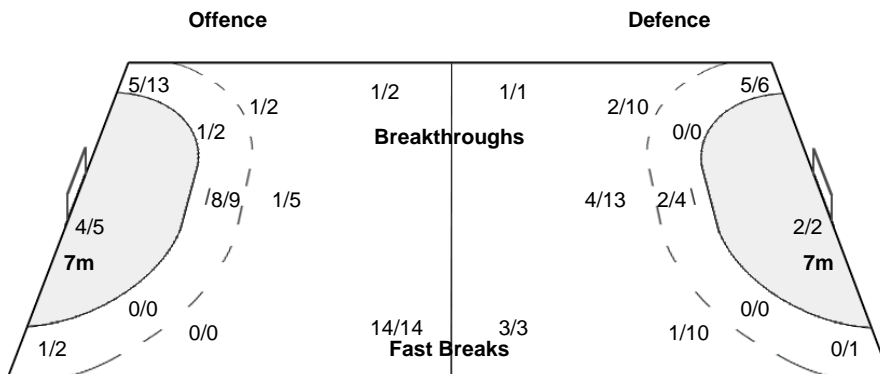

XXII Women's World Championships 2015 Denmark

Preliminary Round - Group D

Match Team Statistics

MON 7 DEC 2015
16:00

Match No: 22

KAZ 20 - 36 ROU
(12 - 18) (8 - 18)

Frederikshavn

Referees: HORVATH Peter / MARTON Balazs (HUN)

ROU - Romania

Shots Distribution

Players			Goals / Shots			
3 SZUCS I	6 PINTEA C	7 NECHITA A	8 NEAGU C	9 BRADEANU A	11 PERIANU G	12 MUNTEANU I
1/1	1/1	0/2	0/1	1/1		
		0/1	0/1	1/1		
	1/1	5/5	1/1		0/1	
1-Post						
13 MARIN L	15 ARDEAN ELISEI V	22 MANEA O	30 UNGUREANU P	36 TANASIE A	55 GEIGER M	77 BUCESCHI E
		2/2		1/1	1/1	
	1/1	1/1		1/1	0/1	
	1/1	2/2				
	1/1	1/1			1/1	
		2/2				2/3
						0/2
	1/1	2/2			1/2	1/1
						2/2
					1-Missed	1-Missed
88 VIZITIU P	89 CHIPER L					
1/1						
	0/1					
	1/1					
0/1	0/1					
	2/2					
1-Post						

Team Goals / Shots		
4/4	1/1	3/5
5/6	0/2	4/9
8/10	2/2	9/11
2-Missed 2-Post		

Goalkeepers Saves / Shots		
2/5	2/4	2/6
5/10	2/2	4/8
0/2	1/1	2/2

12 MUNTEANU I		
0/2		0/3
3/4	2/2	2/4
	1/1	2/2

30 UNGUREANU P		
2/3	2/4	2/3
2/6		2/4
0/2		

Legend:									
%	Efficiency	2Min	2 Minute Suspensions	6m	6 metre Shots	7m	7 metre Shots	9m	9 metre Shots
AS	Assists	BS	Blocked Shots	BT	Breakthroughs	DR	Disqualification with Report	FB	Fast Breaks
G/S	Goals/Shots	N/A	Not Applicable	No.	Uniform Number	RC	Red Cards	S/S	Saves/Shots
ST	Steals	TO	Turnover	TP	Time Played	Wing	Wing Shots	YC	Yellow Cards