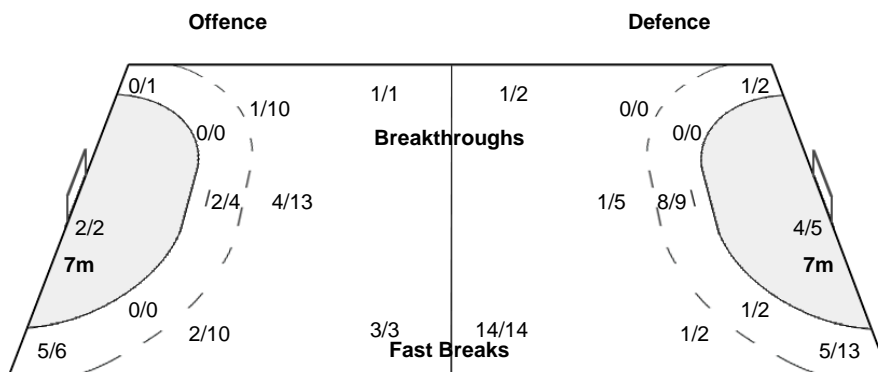

XXII Women's World Championships 2015 Denmark

Preliminary Round - Group D

Match Team Statistics

MON 7 DEC 2015
16:00

Match No: 22

KAZ 20 - 36 ROU
(12 - 18) (8 - 18)

Frederikshavn

Referees: HORVATH Peter / MARTON Balazs (HUN)

KAZ - Kazakhstan

Shots Distribution

Players

Goals / Shots

1 TSUPENKOVA Y	3 TANKINA O	5 PIKALOVA M	6 KARAVAYEVA V	7 AKHMET E	8 UKBENOVA Y	9 KHANDINA V
	2/2	1/1	1/1	2/2		0/1
	1/3	0/1	1/1	2/2		0/1
		1/2				0/1
		0/1				
		1-Blocked				1-Post

10 RODINA A	11 KOLOTINSKAYA V	14 ABDIKHAMIT A	15 ALEXANDROVA I	16 DANILOVA I	19 KAPRALOVA K	96 ABILDA D
0/1	1/1	0/1	2/2			
1/1	0/1		3/5	0/1		
		0/1	1/1	0/1		
			1/2			
	1-Missed		5-Missed	2-Blocked	0/1	

Team Goals / Shots

3/5	2/4	4/6
5/10	0/2	4/8
2/2	0/1	0/2

6-Missed 1-Post 3-Blocked

Goalkeepers Saves / Shots

0/4	0/1	2/5
1/6	2/2	5/9
2/10	0/2	2/11

1 TSUPENKOVA Y

0/4	0/1	2/5
1/6	2/2	5/9
2/10	0/2	2/11

16 DANILOVA I