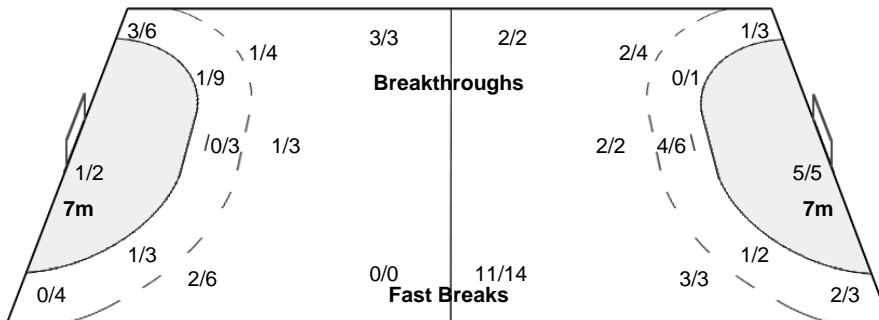

Goalkeepers Saves / Shots

1 CARRATU M

16 SCHLESINGER S

Legend:

%	Efficiency	2Min	2 Minute Suspensions	6m	6 metre Shots	7m	7 metre Shots	9m	9 metre Shots
AS	Assists	BS	Blocked Shots	BT	Breakthroughs	DR	Disqualification with Report	FB	Fast Breaks
G/S	Goals/Shots	N/A	Not Applicable	No.	Uniform Number	RC	Red Cards	S/S	Saves/Shots
ST	Steals	TO	Turnover	TP	Time Played	Wing	Wing Shots	YC	Yellow Cards