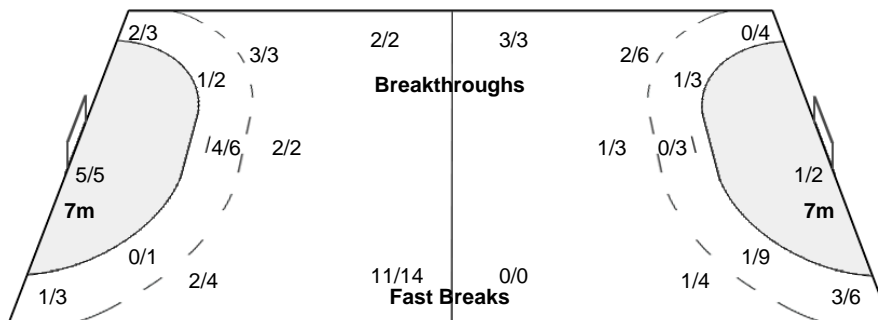

XXII Women's World Championships 2015 Denmark

Preliminary Round - Group C

Match Team Statistics

MON 7 DEC 2015
20:30

Match No: 21

GER 33 - 13 ARG
(17 - 8) (16 - 5)

Kolding

Referees: BIRCH Anders / ENGKEBOLLE STENRAND Dennis (DEN)

GER - Germany

Shots Distribution

Players

Goals / Shots

5 LANG S	7 SCHMELZER M	10 LOERPER A	11 SMITS X	12 KRAMARCZYK K	13 BEHNKE J	15 NAIDZINAVICIUS K
1/1	1/1	1/1	1/1			1/1
1/1	0/1		1/1			2/2
1/2	0/1		1/1		1/1	
1-Missed						
16 WOLTERING C	17 HUBINGER A	22 MÜLLER S	24 FISCHER L	25 MAZZUCCO A	28 MÜLLER F	30 RODE J
	1/1	2/2	1/1	0/1	1/1	1/1
		3/3	1/1		0/1	1/1
		1/1	1/1		1/1	0/1
		1/1	2/2	1/1	1/1	1/2
				1/1		1/1
1-Missed				1-Post		
32 MINEVSKAJA E	33 SCHULZE L					
0/1	1/1					
	1/1					

Team Goals / Shots

6/6	1/3	5/5
5/6	0/1	5/6
5/7	2/3	4/4
2-Missed		2-Post

Offence

Defence

Goalkeepers Saves / Shots

1/4	2/2	1/3
4/8	2/2	1/4
2/2	1/1	0/1

12 KRAMARCZYK K

1/4	2/2	1/3
4/8	2/2	1/4
2/2	1/1	0/1

16 WOLTERING C