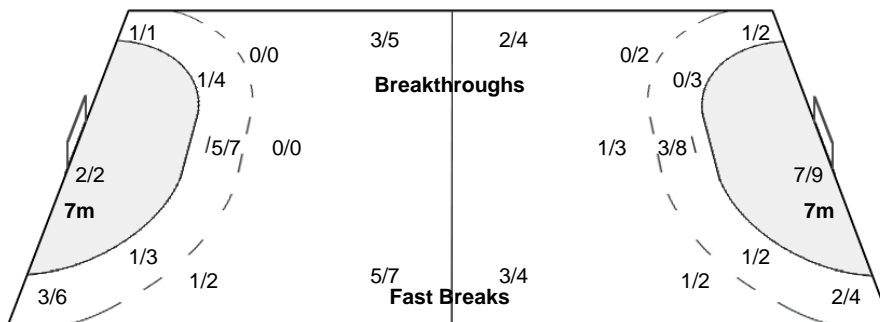

XXII Women's World Championships 2015

Denmark

Preliminary Round - Group C

Match Team Statistics

MON 7 DEC 2015
18:15

Match No: 20

KOR 22 - 22 FRA
(11 - 11) (11 - 11)

Kolding

Referees: ELIASSON Jonas / PALSSON Anton Gylfi (ISL)

FRA - France

Shots Distribution

Players

Goals / Shots

Player	Goals	Shots	Notes
1 GLAUSER L	0	0	
4 KAMTO NJITAM N	0	0	
5 AYGLON C	0	0	
7 PINEAU A	2	2	
8 LANDRE L	1	1	
10 ZAADI G	1	1	
11 PROUVENSIER M	1	1	
12 LEYNAUD A	0	0	
13 HOUETTE M	0	1	0/1
17 DEMBELE S	1	1	
18 BULLEUX C	3	3	
21 LEVEQUE A	1	1	
24 EDWIGE B	0	0	
27 NZE MINKO E	3	3	
29 NIOMBLA G	0	1	0/1
64 LACRABERE A	0	1	0/1

Additional shot data from diagram:
17 DEMBELE S: 0/1 (Post)
18 BULLEUX C: 1/1 (Missed)
21 LEVEQUE A: 1/1 (Post)
27 NZE MINKO E: 1/2 (Post), 2/2 (Post)
29 NIOMBLA G: 1/1 (Missed)
64 LACRABERE A: 1/1 (Post)

Team Goals / Shots

4/5	6/6
1/4	3/5
5/6	1/1
2/2	

4-Missed 4-Post

Offence

Defence

Goalkeepers Saves / Shots

1/2	1/2	2/4
3/3	1/1	2/4
2/11	2/5	0/4

1 GLAUSER L

1/1	1/1	2/3
1/1		1/3
2/6	2/3	0/2

12 LEYNAUD A

0/1	0/1	0/1
2/2	1/1	1/1
0/5	0/2	0/2

Legend:

%	Efficiency	2Min	2 Minute Suspensions	6m	6 metre Shots	7m	7 metre Shots	9m	9 metre Shots
AS	Assists	BS	Blocked Shots	BT	Breakthroughs	DR	Disqualification with Report	FB	Fast Breaks
G/S	Goals/Shots	N/A	Not Applicable	No.	Uniform Number	RC	Red Cards	S/S	Saves/Shots
ST	Steals	TO	Turnover	TP	Time Played	Wing	Wing Shots	YC	Yellow Cards