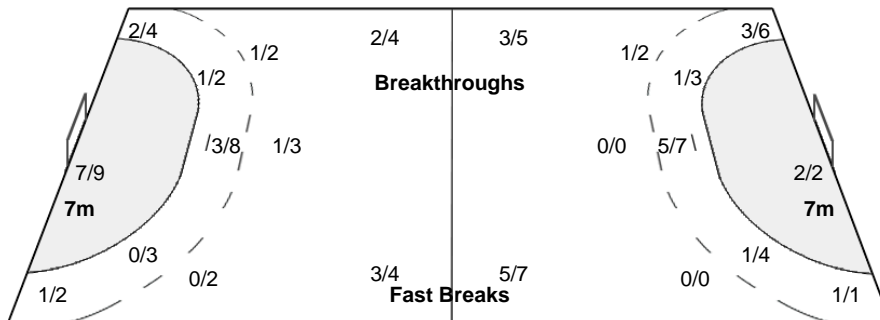

Offence

Goalkeepers Saves / Shots

1/5	0/6
3/4	2/5
1/6	0/1

12 PARK M

1/5	0/6
3/4	2/5
1/6	0/1

16 JU H