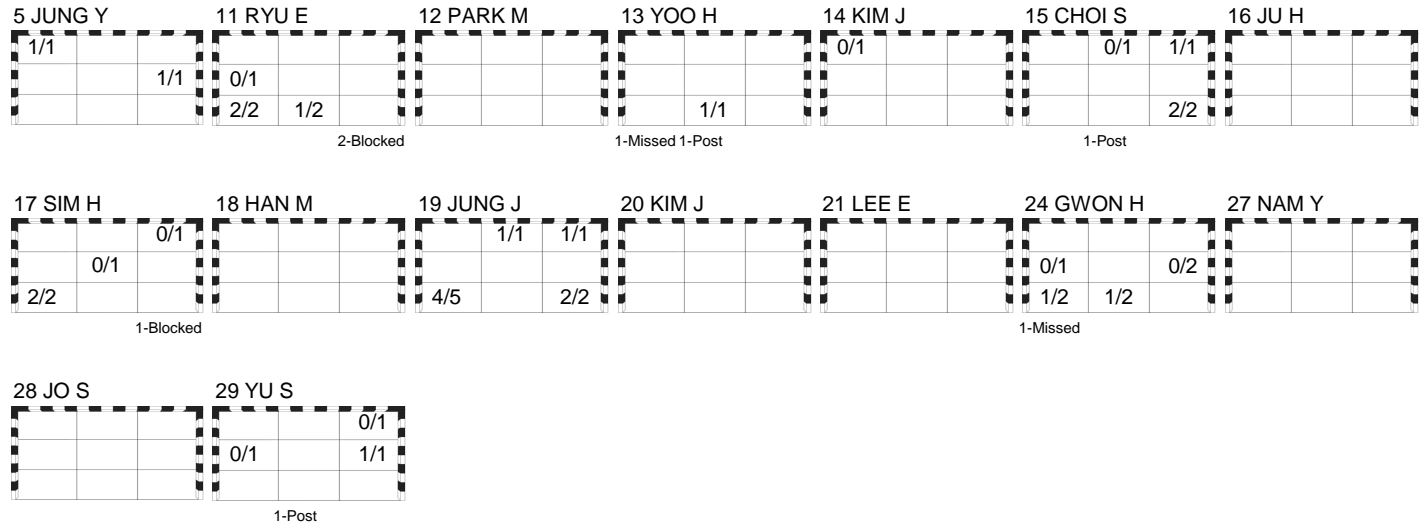

(11 - 11) (11 - 11)

Kolding

Referees: ELIASSON Jonas / PALSSON Anton Gylfi (ISL)

KOR - Korea

Shots Distribution

Players

Goals / Shots

Team Goals / Shots