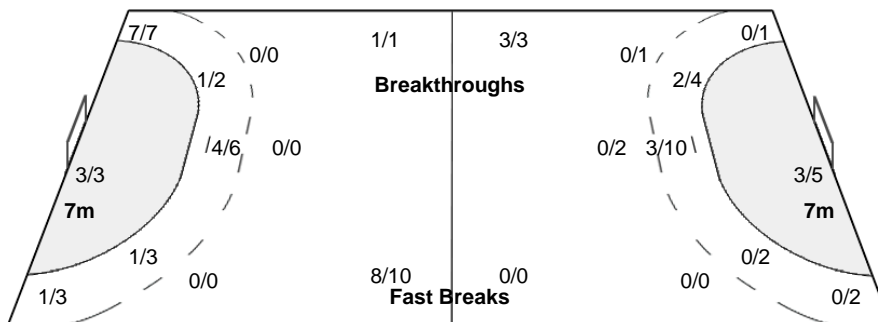

XXII Women's World Championships 2015 Denmark

Preliminary Round - Group C

Match Team Statistics

MON 7 DEC 2015
16:00

Match No: 19

COD 11 - 26 BRA
(4 - 14) (7 - 12)

Kolding

Referees: ALMAWT Hussain / MARHOON Sameer (BRN)

BRA - Brazil

Shots Distribution

Players

Goals / Shots

2 DINIZ F	3 NASCIMENTO A	5 PIEDADE D	6 ANDRADE A	7 ARAUJO T	8 SILVA F	9 BELO A
	1/1	1/1		0/1		
	2/2	2/2	1/1	1/1		1/1
	2/2	1/1		1/1		1/1
			1-Missed		1-Post	
						1/2
10 QUINTINO J	12 ARENHART B	15 DA ROCHA F	16 PESSOA M	18 AMORIM E	20 ARAUJO L	21 DE PAULA B
2/2				0/1	1/1	
1/1	1/1				0/1	1/1
			1-Blocked			
60 COPPI C	81 FACHINELLO D					
1/1						
2/2	0/1					
	2/2					

Team Goals / Shots

3/3	1/3	4/5
2/4		3/3
6/6		7/8

1-Missed 1-Post 1-Blocked

Offence

Defence

Goalkeepers Saves / Shots

1/3	0/1	2/2
2/4	1/1	
2/6	1/2	2/3

12 ARENHART B
1/1

16 PESSOA M		
1/3	0/1	2/2
2/4	1/1	
2/6	0/1	2/3

Legend:

%	Efficiency	2Min	2 Minute Suspensions	6m	6 metre Shots	7m	7 metre Shots	9m	9 metre Shots
AS	Assists	BS	Blocked Shots	BT	Breakthroughs	DR	Disqualification with Report	FB	Fast Breaks
G/S	Goals/Shots	N/A	Not Applicable	No.	Uniform Number	RC	Red Cards	S/S	Saves/Shots
ST	Steals	TO	Turnover	TP	Time Played	Wing	Wing Shots	YC	Yellow Cards