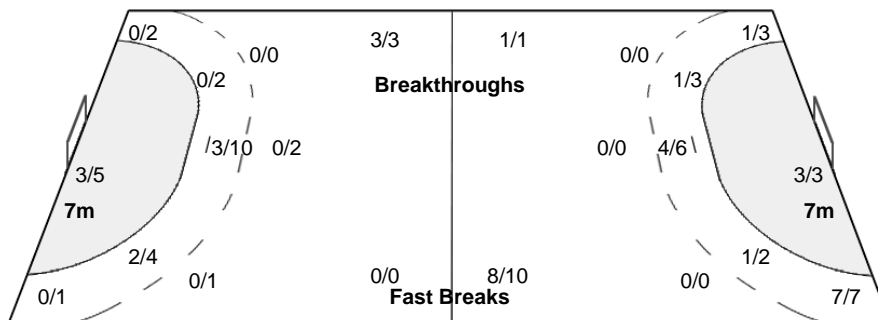

XXII Women's World Championships 2015 Denmark

Preliminary Round - Group C

Match Team Statistics

MON 7 DEC 2015
16:00

Match No: 19

COD 11 - 26 BRA
(4 - 14) (7 - 12)

Kolding

Referees: ALMAWT Hussain / MARHOON Sameer (BRN)

COD - Congo Democratic

Shots Distribution

Players

Goals / Shots

1 MAKUBANZA L	2 OKOKO J	3 SHOKKOS SONGA G	4 FEZA MWANGE C	5 MILEMBA KALENDE O	6 MATUTU LUWEMBA C	8 LOUOBA C
0/1	0/1	1/1	1/1	0/1	1/1	1/1
	1-Blocked	1-Post	1-Blocked			1-Blocked

9 MWASESA MWANGE C	10 MAMBA FAILA V	11 LUHAKA A	13 MUSONDA KASANGALA	15 PALATA A	17 MAYOULOU P	22 LOUOBA D
0/1	0/1	0/1	1/1	1/1		
2/2	0/1				1-Post	
1/2	1/2					
2-Missed	1-Blocked					

25 BABINA NGOMBO C	91 THIERO S
1/1	0/1
	0/1
	0/1

Team Goals / Shots

2/3	1/1	0/2
2/4	0/1	
4/6	1/2	1/3
2-Missed	2-Post	4-Blocked

Offence

Defence

Goalkeepers Saves / Shots

0/3	2/3	1/5
2/4		0/3
0/6		1/8

1 MAKUBANZA L

0/1	2/2	0/2
1/2		0/2
0/5		1/4

22 LOUOBA D

0/2	0/1	1/3
1/2		0/1
0/1		0/4