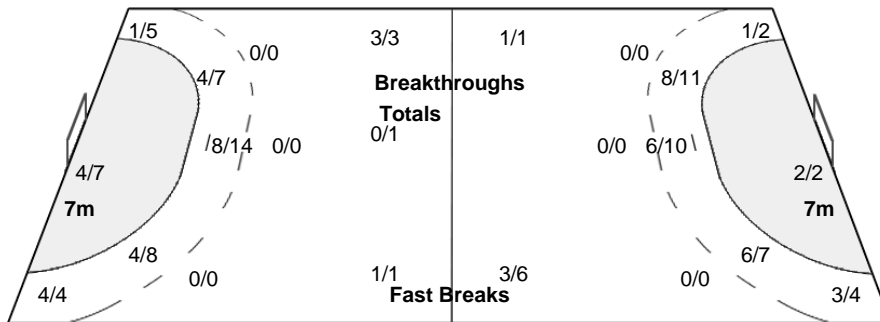

XXII Women's World Championships 2015

Denmark

Preliminary Round - Group B

SUN 6 DEC 2015
20:45

Match Team Statistics

Match No: 18

POL 30 - 31 SWE

(13 - 15) (17 - 16)

Naestved

Referees: BONAVENTURA Charlotte / BONAVENTURA Julie (FRA)

POL - Poland

Shots Distribution

Players

Goals / Shots

3 KOBYLINSKA M	4 STACHOWSKA M	5 NIEDZWIEDZ I	7 GADZINA J	9 KOCELA A	12 GAWLIK W	14 KUDLACZ-GLOC K
1/1		1/1		1/1	1/1	2/2
1/1		0/1	1/1	1/1		0/1 1/2
1/1				1/1		3/3
1-Blocked		1-Post		2-Post		
17 PIELESZ K	18 ZYCH A	19 LABUDA A	25 ZALEWSKA K	31 SADEJ H	40 WYSOKINSKA A	41 STASIAK M
1/1		0/1	0/1			2/2 0/1
		0/1	0/1			2/2 1/1
			2/3	1/1		
1-Missed 1-Post			3-Blocked			
77 KULWINSKA P	89 ACHRUK K					
	1/2 2/2					
	0/1					
2/2	1/1					
2-Blocked						

Team Goals / Shots

4/4	2/3	5/7
3/6	1/4	1/1
8/8	2/2	4/6
1-Missed 4-Post		6-Blocked

Offence