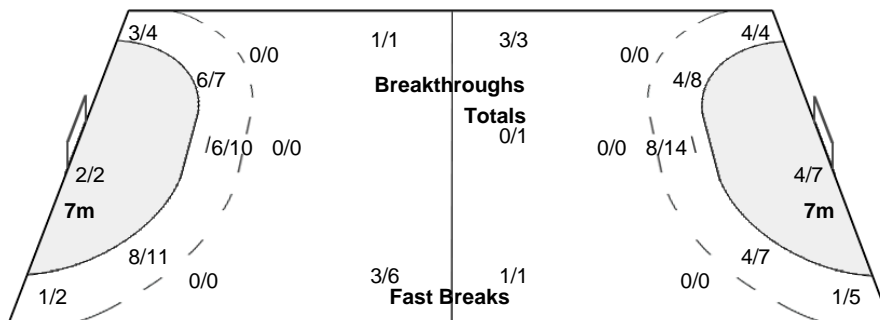

XXII Women's World Championships 2015 Denmark

Preliminary Round - Group B

Match Team Statistics

SUN 6 DEC 2015
20:45

Match No: 18

POL 30 - 31 SWE
(13 - 15) (17 - 16)

Naestved

Referees: BONAVENTURA Charlotte / BONAVENTURA Julie (FRA)

SWE - Sweden

Shots Distribution

Players

Goals / Shots

1 BUNDSSEN J	3 TEGSTEDT F	6 STRÖMBERG C	7 BLOHM L	8 ROBERTS J	9 SAND L	12 IDEHN F
			0/1 1/1	2/3	0/1 1/1	0/1 1/1
2-Post						
13 HAVIA E	15 AHLM J	17 TORSTENSON L	18 WALL M	20 GULLDEN I	24 HAGMAN N	27 JACOBSEN S
	1/1			2/2 2/2	1/1 1/2 1/1	1/1 1/1 2/2 1/1
1-Blocked						
29 ALM J	31 JOHANSSON A					
0/1 3/3	1/1 1/1	0/1 1/1				
2-Missed		1-Missed 1-Post				

Team Goals / Shots

3/3	2/2	5/7
4/7	0/2	3/3
8/8	2/2	4/4

3-Missed 3-Post 1-Blocked

Offence

Defence

Goalkeepers Saves / Shots

0/4	1/3	2/7
3/6	3/4	0/1
0/8	0/2	2/6

1 BUNDSSEN J

0/3	1/3	2/7
3/6	3/4	0/1
0/6	0/2	1/5

12 IDEHN F

		1/1

Legend:

% Efficiency	2Min 2 Minute Suspensions	6m 6 metre Shots	7m 7 metre Shots	9m 9 metre Shots
AS Assists	BS Blocked Shots	BT Breakthroughs	DR Disqualification with Report	FB Fast Breaks
G/S Goals/Shots	N/A Not Applicable	No. Uniform Number	RC Red Cards	S/S Saves/Shots
ST Steals	TO Turnover	TP Time Played	Wing Wing Shots	YC Yellow Cards