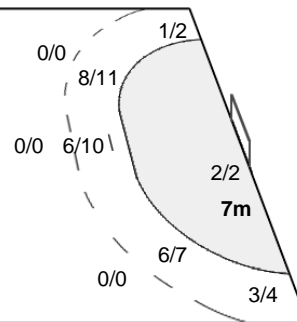

Defence

Goalkeepers Saves / Shots

0/3	0/2	2/7
3/7	2/2	0/3
0/8	0/2	0/4

12 GAWLIK W

0/3	0/2	1/5
3/6	2/2	0/2
0/5	0/1	0/4

40 WYSOKINSKA A

		1/2
0/1		0/1
0/3	0/1