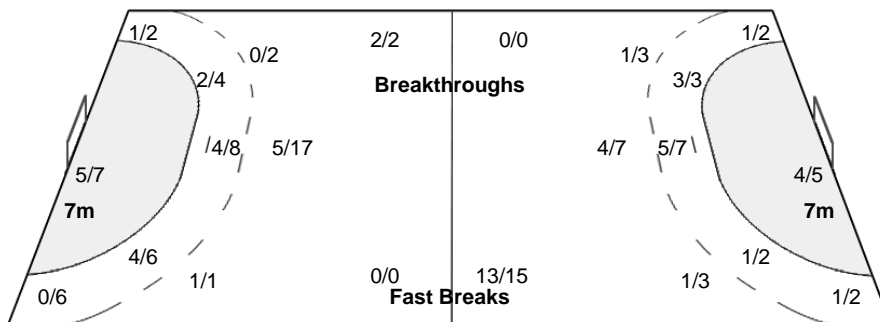

Team Goals / Shots

1/1		1/2
3/8	0/4	3/10
7/7	0/2	9/12
2-Missed	2-Post	5-Blocked

Offence

Defence

Goalkeepers Saves / Shots

2/5	0/2	0/3
2/5	2/2	3/6
0/5	1/3	1/17

1 ALMEIDA T

1/2	0/2	
1/1	1/1	2/4
	0/2	0/7