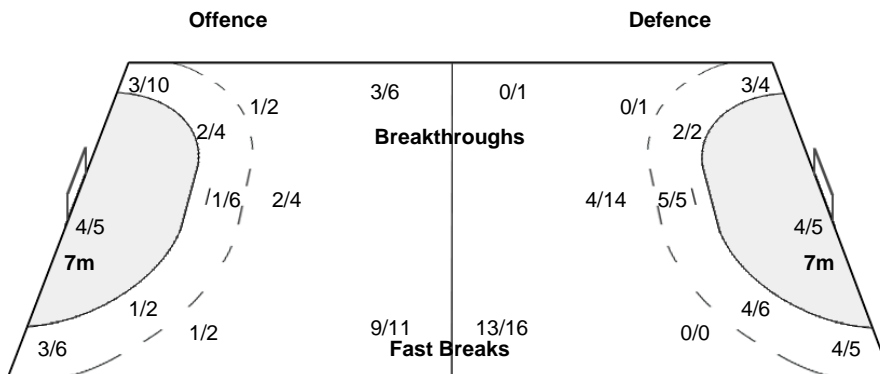

XXII Women's World Championships 2015 Denmark

Preliminary Round - Group B

Match Team Statistics

SUN 6 DEC 2015
16:15

Match No: 16

CHN 39 - 30 CUB
(22 - 15) (17 - 15)

Naestved

Referees: FLORESCU Diana-Carmen / STOIA Anamaria (ROU)

CUB - Cuba

Shots Distribution

Players

Goals / Shots

1 NIURKIS M	2 MILENA M	3 AYLING M	4 LIVIA V	5 SHEILA S	6 RAIZA B	9 LISANDRA L
	0/1	1/1 1/3	0/1 1/2 1/1	4/4	1/1 1/2	1/1 0/1 2/2
		1-Blocked 1-Missed	2-Missed 1-Post		1-Missed 1-Post	
10 GLEINYS R	11 YUNISLEIDY C	12 CARIDAD V	13 LILIAMNIS R	14 ISMARY B	16 ENELEIDYS G	18 YENMA R
1/1 1/4 2/2	1/1 1/1		0/1			
1-Missed	1-Missed		1-Missed			
23 EYATNE R						
0/1 0/1 2/3						

Team Goals / Shots		
2/2	0/1	1/2
2/4	2/4	4/11
5/7	3/3	11/14
7-Missed	2-Post	1-Blocked

Goalkeepers Saves / Shots		
0/7	0/1	1/3
0/4	0/2	1/5
2/13	3/7	4/8

1 NIURKIS M		
0/4	0/1	1/1
0/2	0/1	0/2
1/5	1/3	2/5

12 CARIDAD V		

16 ENELEIDYS G		
0/3		0/2
0/2	0/1	1/3
1/8	2/4	2/3

Legend:									
%	Efficiency	2Min	2 Minute Suspensions	6m	6 metre Shots	7m	7 metre Shots	9m	9 metre Shots
AS	Assists	BS	Blocked Shots	BT	Breakthroughs	DR	Disqualification with Report	FB	Fast Breaks
G/S	Goals/Shots	N/A	Not Applicable	No.	Uniform Number	RC	Red Cards	S/S	Saves/Shots
ST	Steals	TO	Turnover	TP	Time Played	Wing	Wing Shots	YC	Yellow Cards