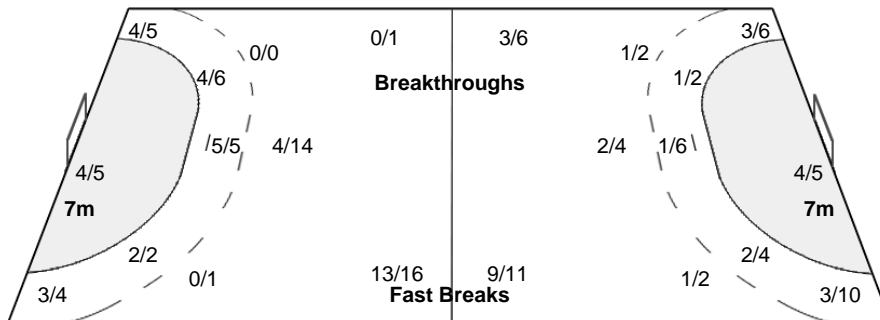

Offence

Defence

Goalkeepers Saves / Shots

0/2	1/1	1/2
2/4	2/4	7/11
2/7	0/3	3/14

1 XU M

0/1	1/1	1/2
0/1	0/2	0/5

22 YANG Y

0/2	1/1	1/2
2/2	1/2	6/8
2/5	0/1	2/6

26 SONG J

0/1	0/1	0/1
0/1		1/3