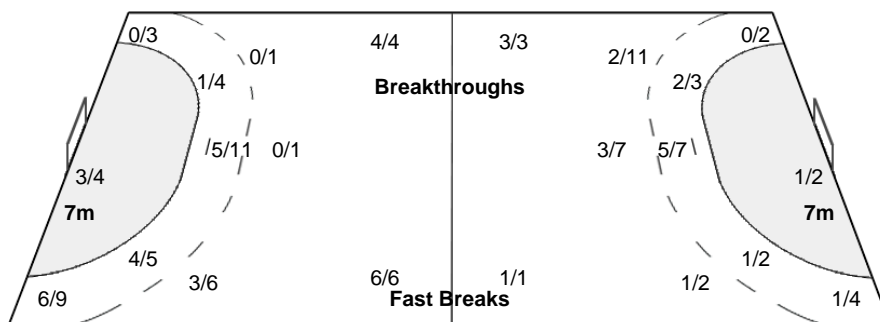

XXII Women's World Championships 2015 Denmark

Preliminary Round - Group A

Match Team Statistics

SUN 6 DEC 2015
20:45

Match No: 15

TUN 20 - 32 DEN
(10 - 16) (10 - 16)

Herning

Referees: COULIBALY Yalatima Nanga / DIABATE Mamoudou (CIV)

DEN - Denmark

Shots Distribution

Players

Goals / Shots

1 TOFT S	2 SKOV R	6 PEDERSEN A	7 FISKER M	8 HANSEN A	11 GRAVHOLT M	14 GRIGEL L
		0/1		1/1	1/1	1/1
		1/1	2/2	1/1	0/1	0/1
				1/1	1/1	1/1
	2-Missed	1-Post	1-Post		1-Post	1-Missed

15 HOLMSGAARD P	17 NIELSEN S	19 JORGENSEN L	20 POULSEN R	21 KRISTIANSEN K	23 OSTERBALLE A	25 JENSEN T
	0/1			1/2		
	1/1			0/1	0/1	0/1
				2/2	2/2	
				1/1	2/3	
					4/4	
					2-Post	1-Missed 1-Post

27 BURGAARD L	28 JORGENSEN S
	2/3
	1/1
	2/2
	1/1
	1-Blocked

Team Goals / Shots

3/4	1/2	2/2
2/5	0/1	2/6
11/11		11/12
4-Missed	6-Post	1-Blocked

Offence