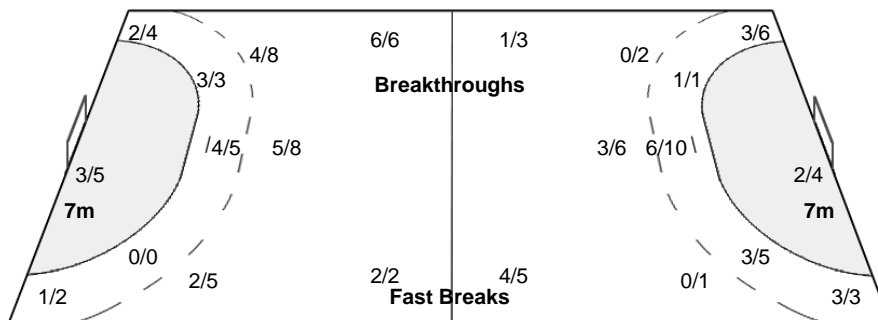

XXII Women's World Championships 2015 Denmark

Preliminary Round - Group A

Match Team Statistics

SUN 6 DEC 2015
18:30

Match No: 14

SRB 26 - 32 HUN
(16 - 18) (10 - 14)

Herning

Referees: LENCI Sebastián Ignacio / LOPEZ GRILLO Julian Ismael (ARG)

HUN - Hungary

Shots Distribution

Players

Goals / Shots

2 SZÖLLÖSI-ZACSIK S	5 TRISCSUK K	7 SZUCSANSZKI Z	8 KOVACSICS A	10 BULATH A	13 GÖRBICZ A	16 BIRO B
2/2	1/1	1/1	1/1			
0/1		0/2			0/1	
3/3	1/1	2/2	1/1		1/2	1/1
1-Post 1-Blocked					1-Post	

18 PAPPNE SZAMORANSKY	21 KISS E	22 BOGNAR-BODI B	23 SZEKERES K	24 MAYER S	30 PLANETA S	44 ERDÖSI I
1/1	1/1					0/1
		1/1		1/1		
		1-Post				

83 KOVACSICZ M	87 TOMORI Z
1/1	5/5
0/1	0/1
1/1	2/2
	2/2
	1/2
2-Missed 1-Post	

Team Goals / Shots

9/9	1/1	3/3
0/3	0/1	1/4
9/10		9/10
2-Missed 4-Post		1-Blocked

Offence