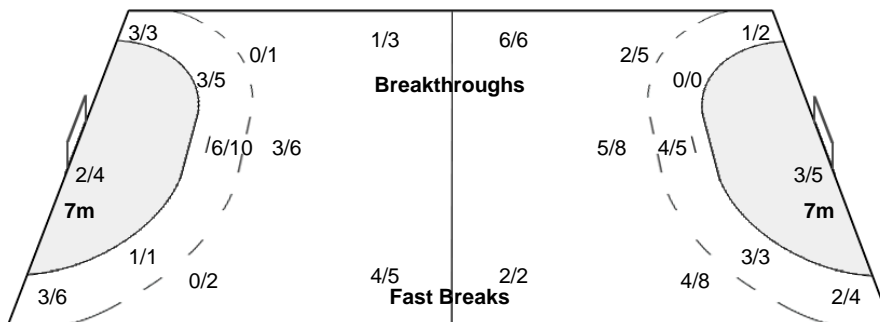

XXII Women's World Championships 2015

Denmark

Preliminary Round - Group A

Match Team Statistics

SUN 6 DEC 2015
18:30

Match No: 14

SRB 26 - 32 HUN
(16 - 18) (10 - 14)

Herning

Referees: LENCI Sebastián Ignacio / LOPEZ GRILLO Julian Ismael (ARG)

SRB - Serbia

Shots Distribution

Players

Goals / Shots

2 RADOSAVLJEVIC S	3 KRPEZ SLEZAK K	5 TRIFUNOVIC J	8 STEVIN D	9 ZIVKOVIC J	11 PRIJOVIC I	15 JANJUSEVIC A
1/1	3/3 1/1 0/1 1/1			1/1 1/1 1/1 0/1		0/1 2/2 1/1
2-Missed						
16 RISOVIC J	17 RAJOVIC S	20 GEORGIJEV T	21 RADOJEVIC D	26 BANDELIER B	28 KACAREVIC A	33 STOILJKOVIC J
	0/1 1/1	0/1 1/1	0/1 2/2	2/4		1/1 2/2 1/1
				1-Post		1-Post
71 LISCEVIC K	83 PETROVIC M					
3/4	0/1					
1-Blocked						

Team Goals / Shots

5/6	1/3	2/2
2/5	0/2	2/4
11/13		3/6
2-Missed 2-Post		1-Blocked

Offence