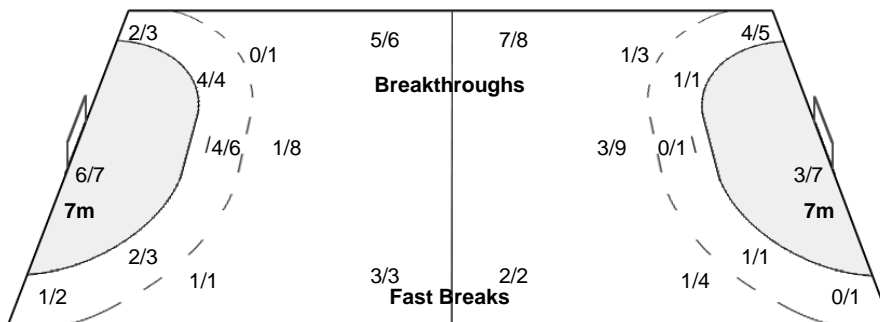

XXII Women's World Championships 2015 Denmark

Preliminary Round - Group A

Match Team Statistics

SUN 6 DEC 2015
16:15

Match No: 13

JPN 23 - 29 MNE
(15 - 17) (8 - 12)

Herning

Referees: ALPAIDZE Viktoria / BEREZKINA Tatiana (RUS)

MNE - Montenegro

Shots Distribution

Players

Goals / Shots

1 RAJCIC M	3 PAVICEVIC B	4 RADICEVIC J	8 JOVANOVIC M	9 JAUKOVIC D	12 HASANIC A	14 PAVICEVIC I
	1/1	1/1 3/3	2/2	1/1		
		2/3	0/1	0/1		
		2/2 1/1	1/1	1/1		
		2-Missed	1-Post			
15 KLIKOVAC A	22 BARJAKTAROVIC S	26 LAZOVIC S	32 BULATOVIC K	66 RAMUSOVIC E	77 MEHMEDOVIC M	80 DESPOTOVIC J
			1/1	0/1	0/1	
				0/1		2/3
		1/1	5/5	2/2	0/1	
			1-Missed			
90 RAICEVIC M	96 GRBIC I					
0/1	0/1					
0/1	2/2					

Team Goals / Shots

4/5	1/1	3/4
0/2		4/9
9/11	1/1	7/7
3-Missed	1-Post	

Offence

Defence

Goalkeepers Saves / Shots

0/5	0/1	0/2
6/8		2/3
0/6	1/2	1/6

1 RAJCIC M		
1/2		
0/2		0/4

12 HASANIC A		

22 BARJAKTAROVIC S		
0/5	0/1	0/2
5/6		2/3
0/4	1/2	1/2

Legend:	% Efficiency	2Min 2 Minute Suspensions	6m 6 metre Shots	7m 7 metre Shots	9m 9 metre Shots
AS Assists	BS Blocked Shots	BT Breakthroughs	DR Disqualification with Report	FB Fast Breaks	S/S Saves/Shots
G/S Goals/Shots	N/A Not Applicable	No. Uniform Number	RC Red Cards	S/S Saves/Shots	YC Yellow Cards
ST Steals	TO Turnover	TP Time Played	Wing Wing Shots