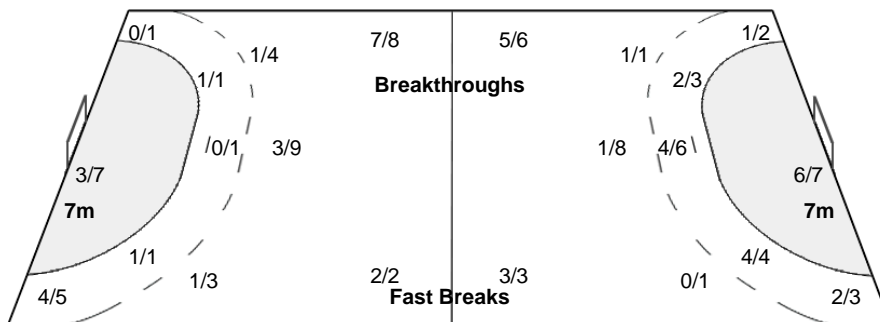

XXII Women's World Championships 2015 Denmark

Preliminary Round - Group A

Match Team Statistics

SUN 6 DEC 2015
16:15

Match No: 13

JPN 23 - 29 MNE
(15 - 17) (8 - 12)

Herning

Referees: ALPAIDZE Viktoria / BEREZKINA Tatiana (RUS)

JPN - Japan

Shots Distribution

Players

Goals / Shots

3 HONDA M	5 TANAKA M	6 ISHINO M	9 YOKOSHIMA K	10 FUJII S	14 YOKOSHIMA A	15 SUNAMI Y
0/1	0/1	0/1	0/1	0/1	0/1	1/1 1/1 2/2
1-Post				2-Post		2-Post
17 ARIHAMA Y	18 TANABE Y	20 ISHITATE M	22 FUJIMA K	24 HARA N	26 KAWAMURA A	28 NAGATA S
0/1	0/1 0/1	0/2 1/1	1/1 1/1	1/1 1/1 1/1	0/1	
		2-Post		1-Blocked	1-Post	
29 MATSUMURA A	30 KAMETANI S					
3/3 0/1 2/2	1/1					

Team Goals / Shots

5/5	1/1	2/2
2/8		1/3
6/6	1/2	5/6
8-Post	1-Blocked	

Offence

Goalkeepers Saves / Shots

1/5	0/1	1/4
2/2		5/9
2/11	0/1	0/7

22 FUJIMA K

	0/1	
		2/4
0/5		0/5

30 KAMETANI S

1/5		1/4
2/2		3/5
2/6	0/1	0/2