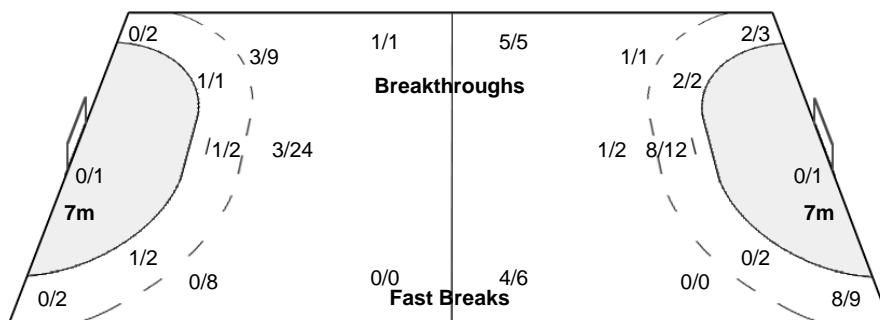

XXII Women's World Championships 2015 Denmark

SAT 5 DEC 2015
18:15

Match Team Statistics

Match No: 11

ESP 31 - 10 KAZ
(16 - 5) (15 - 5)

Frederikshavn

Referees: OTA Tomoko / SHIMAJIRI Mariko (JPN)

KAZ - Kazakhstan

Shots Distribution

Players

Goals / Shots

1 TSUPENKOVA Y	3 TANKINA O	5 PIKALOVA M	6 KARAVAYEVA V	7 AKHMET E	8 UKBENOVA Y	9 KHANDINA V
	1/2		0/1	0/1		
	0/1	0/1				0/1
	2/2	0/1				1/1
		1/4				1/1
						2-Missed
						1-Blocked

10 RODINA A	11 KOLOTINSKAYA V	14 ABDIKHAMIT A	15 ALEXandroVA I	16 DANILOVA I	19 KAPRALOVA K	96 ABILDA D
0/1						
			0/1	0/2		
1/1			0/1	0/1	2/2	
1-Post	1-Post	6-Blocked	5-Missed	1-Post	4-Blocked	1-Missed

Team Goals / Shots

1/2	0/2	0/1
0/2	0/3	0/3
4/5	0/2	5/10
8-Missed	3-Post	11-Blocked

Offence

Defence

Goalkeepers Saves / Shots

0/4	2/2	0/7
0/2		1/6
1/10	0/1	0/3

1 TSUPENKOVA Y

0/4	2/2	0/7
0/2		1/6
1/10	0/1	0/3

16 DANILOVA I

Legend:

%	Efficiency	2Min	2 Minute Suspensions	6m	6 metre Shots	7m	7 metre Shots	9m	9 metre Shots
AS	Assists	BS	Blocked Shots	BT	Breakthroughs	DR	Disqualification with Report	FB	Fast Breaks
G/S	Goals/Shots	N/A	Not Applicable	No.	Uniform Number	RC	Red Cards	S/S	Saves/Shots
ST	Steals	TO	Turnover	TP	Time Played	Wing	Wing Shots	YC	Yellow Cards