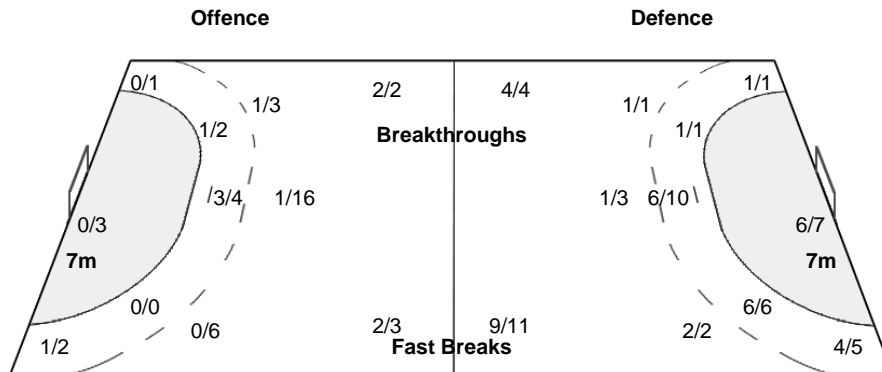

XXII Women's World Championships 2015

Denmark

Match Team Statistics

SAT 5 DEC 2015
16:00

Match No: 10

ROU 47 - 14 PUR
(23 - 3) (24 - 11)

Frederikshavn

Referees: ANTIC Vanja / JAKOVLJEVIC Jelena (SRB)

PUR - Puerto Rico

Shots Distribution

Players

Goals / Shots

1 ESCOBAR K	2 CABRERA A	5 CEBALLOS N	6 HIRALDO S	7 ESPINAL J	8 VERGARA J	9 CABELLO N
	0/1	0/1				
		0/1			0/1	
		0/2	1/3	1/1		
			1/3	1/3		
	1-Post	1-Missed	1-Post	2-Blocked	1-Missed	

11 MARTINEZ F	14 POPE N	15 MALDONADO J	16 SOTO Z	18 GARCIA C	19 GARCIA D	22 FUENTES Z
	0/1					
		1/2				
0/1		0/1				1/1
1/1		0/1		1/1	1/1	1/1
1-Missed	4-Blocked	1-Blocked				

23 MOREL P

Team Goals / Shots

	0/3	1/3
1/2	2/5	2/3
2/6	2/6	4/7
3-Missed	2-Post	10-Blocked

Goalkeepers Saves / Shots

1/6	4/10	0/5
0/4	0/2	0/4
1/10	0/1	1/12

1 ESCOBAR K

1/5	1/5	0/5
0/2		0/4
0/4		1/5

16 SOTO Z

0/1	3/5	
0/2	0/2	
1/6	0/1	0/7

Legend:		
%	Efficiency	
AS	Assists	
G/S	Goals/Shots	
ST	Steals	
2Min	2 Minute Suspensions	
BS	Blocked Shots	
N/A	Not Applicable	
TO	Turnover	
6m	6 metre Shots	
BT	Breakthroughs	
No.	Uniform Number	
TP	Time Played	
7m	7 metre Shots	
DR	Disqualification with Report	
RC	Red Cards	
Wing	Wing Shots	
9m	9 metre Shots	
FB	Fast Breaks	
S/S	Saves/Shots	
YC	Yellow Cards