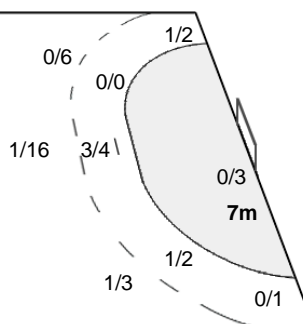

Defence

Goalkeepers Saves / Shots

3/3	2/3
1/2	1/3
4/6	3/7

12 MUNTEANU I

1/1	1/2
0/1	0/2
1/3	2/4

30 UNGUREANU P

2/2	1/1
1/1	1/1
3/3	1/3