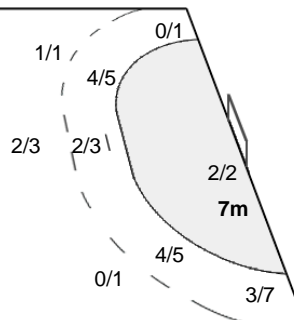

17 SIM H	18 HAN M	19 JUNG J	20 KIM J	21 LEE E	24 GWON H	27 NAM Y
0/1		1/1	1/1	0/1		
0/1	0/1					
				0/1	1/1	2/4

28 JO S	29 YU S
	1/1
	0/1
	1-Missed

Team Goals / Shots

1/3	2/3	6/6
1/3		4/5
5/11	0/1	5/6
2-Missed	1-Post	1-Blocked

Offence

Defence

Goalkeepers Saves / Shots

1/5	1/3	1/4
0/2		
1/7		2/9

12 PARK M

1/5	1/3	1/4
0/2		
1/7		2/9

16 JU H

Legend: