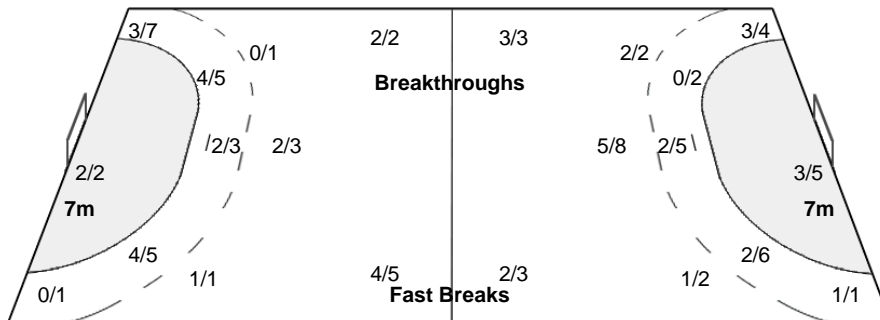

XXII Women's World Championships 2015 Denmark

Preliminary Round - Group C

Match Team Statistics

SAT 5 DEC 2015
20:30

Match No: 9

BRA 24 - 24 KOR
(10 - 12) (14 - 12)

Kolding

Referees: BIRCH Anders / ENGKEBOLLE STENRAND Dennis (DEN)

BRA - Brazil

Shots Distribution

Players

Goals / Shots

2 DINIZ F	3 NASCIMENTO A	5 PIEDADE D	6 ANDRADE A	7 ARAUJO T	8 SILVA F	9 BELO A
2/2	1/1	1/2	1/1			2/2 0/1
	1-Missed					1/1 4/4
						1-Blocked
10 QUINTINO J	12 ARENHART B	15 DA ROCHA F	16 PESSOA M	18 AMORIM E	20 ARAUJO L	21 DE PAULA B
1/1	1/1			1/1	2/2 0/1	
2-Missed				1/1	2/3 0/1	
				2/2		
				1-Blocked		
60 COPPI C	81 FACHINELLO D					
	0/1 1/1					
	1/1					

Team Goals / Shots

4/5	2/3	3/4
2/2		
6/7		7/9

3-Missed 2-Blocked

Offence

Defence

Goalkeepers Saves / Shots

2/3	1/3	0/6
2/3		1/5
6/11	1/1	1/6

12 ARENHART B

2/3	1/3	0/6
2/3		1/5
6/11	1/1	1/6

16 PESSOA M