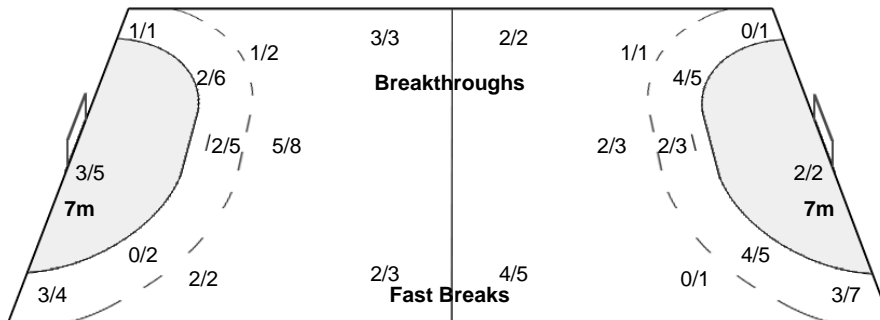

XXII Women's World Championships 2015 Denmark

Preliminary Round - Group C

Match Team Statistics

SAT 5 DEC 2015
20:30

Match No: 9

BRA 24 - 24 KOR
(10 - 12) (14 - 12)

Kolding

Referees: BIRCH Anders / ENGKEBOLLE STENRAND Dennis (DEN)

KOR - Korea

Shots Distribution

Players

Goals / Shots

5 JUNG Y	11 RYU E	12 PARK M	13 YOO H	14 KIM J	15 CHOI S	16 JU H
0/1	1/1	1/1	0/1	1/1	1/1	
	1/1	2/2	0/1	1/1	1/1	1/1
	2/3	1/1	0/1	0/1	1/1	0/1
	1-Missed		1-Blocked	1-Post		

17 SIM H	18 HAN M	19 JUNG J	20 KIM J	21 LEE E	24 GWON H	27 NAM Y
0/1		1/1	1/1	0/1		
0/1	0/1					
				0/1	1/1	2/4

28 JO S	29 YU S
	1/1
	0/1
	1-Missed

Team Goals / Shots

1/3	2/3	6/6
1/3		4/5
5/11	0/1	5/6
2-Missed	1-Post	1-Blocked

Offence