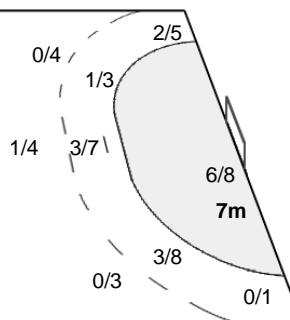

Defence

Breakthroughs

Totals

0/1

Fast Breaks

Goalkeepers Saves / Shots

0/2	1/4	1/3
4/7	1/1	4/7
1/5	1/1	3/6

1 GLAUSER L

0/3		
0/1		0/2

12 LEYNAUD A

0/2	1/4	1/3
4/4	1/1	4/7
1/4	1/1	3/4