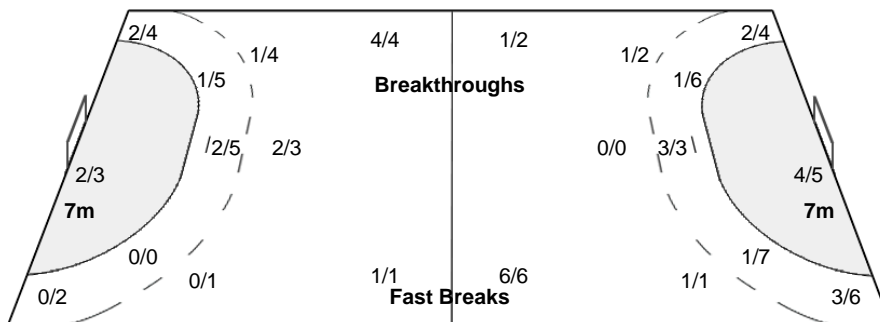

XXII Women's World Championships 2015

Denmark

Preliminary Round - Group C

Match Team Statistics

SAT 5 DEC 2015
16:00
Kolding

Match No: 7

ARG 23 - 15 COD
(11 - 10) (12 - 5)

Referees: BOUALLOUCHA Ismail / KHENISSI Ramzi (TUN)

COD - Congo Democratic

Shots Distribution

Players

Goals / Shots

1 MAKUBANZA L	2 OKOKO J	3 SHOKKOS SONGA G	4 FEZA MWANGE C	5 MILEMBA KALENDE O	6 MATUTU LUWEMBA C	8 LOUOBA C
0/0	1/1 1/1	1/1 1/3 1/1	0/0	0/0	0/1 1-Post	1/1 1/1
1-Missed		1-Blocked		1-Missed		
9 MWASESA MWANGE C	10 MAMBA FAILA V	11 LUHAKA A	13 MUSONDA KASANGALA	15 PALATA A	17 MAYOULOU P	22 LOUOBA D
0/1 2/3	0/1 4/4	0/0	0/1 1-Missed	0/0	0/1	0/0
1-Missed		1-Blocked		1-Missed		
25 BABINA NGOMBO C	91 THIERO S					
0/0	1/1 1/1					
1-Missed		1-Post				

Team Goals / Shots

1/1	1/2	0/0
2/3	0/2	0/1
4/5	1/3	6/7
5-Missed 2-Post 2-Blocked		

Offence