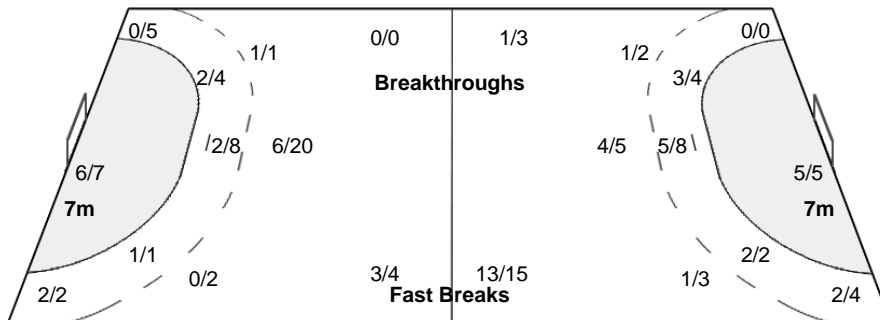

XXII Women's World Championships 2015

Denmark

Preliminary Round - Group B

Match Team Statistics

SAT 5 DEC 2015
20:45
Naestved

Match No: 6

SWE 37 - 23 ANG
(18 - 12) (19 - 11)

Referees: FLORESCU Diana-Carmen / STOIA Anamaria (ROU)

ANG - Angola

Shots Distribution

Players

Goals / Shots

1 ALMEIDA T	2 VENANCIO L	4 SANTOS M	6 MACHADO J	7 CAILO E	8 MONTEIRO L	9 BERNARDO N
0/1	0/1	1/1	0/1	1/1 1/1	0/1 1/1	2/3 1/1
			2-Missed	1-Missed		1-Missed 1-Post
11 KIALA L	12 BRANCO C	13 ANDRE M	15 CARLOS A	17 DOMBAXE W	21 CAZANGA M	31 SANTOS J
0/1	0/1	1/1	0/2	1/1	0/1	0/1
1/1	1/1	1/1	4/5	1/1	1/1	1/1
		1-Missed 1-Post	1-Missed	3-Blocked 1-Missed	2-Post	1-Blocked
77 VIEGAS E	90 GUIALO I					
0/1	1/2					
	0/2					
	0/1					
	1/2					

Team Goals / Shots

1/3	1/1	2/3
0/1	1/1	3/8
6/9	2/2	7/11
7-Missed	4-Post	4-Blocked

Offence

Defence

Goalkeepers Saves / Shots

3/8		0/6
1/2	1/1	2/6
0/8	0/2	1/12

1 ALMEIDA T		
0/2		0/2
0/1		0/3

12 BRANCO C		
3/6		0/4
1/2	1/1	2/6
0/7	0/2	1/9

Legend:	% Efficiency	2Min 2 Minute Suspensions	6m 6 metre Shots	7m 7 metre Shots	9m 9 metre Shots
AS Assists	BS Blocked Shots	BT Breakthroughs	DR Disqualification with Report	FB Fast Breaks	S/S Saves/Shots
G/S Goals/Shots	N/A Not Applicable	No. Uniform Number	RC Red Cards	YC Yellow Cards	
ST Steals	TO Turnover	TP Time Played	Wing Wing Shots