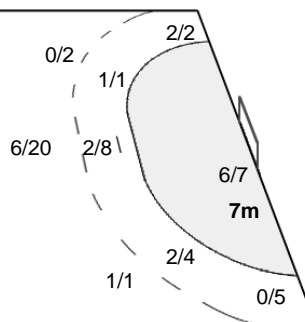

Defence

Goalkeepers Saves / Shots

2/3	0/1	1/3
1/1	0/1	5/8
3/9	0/2	4/11

1 BUNDSSEN J

0/1		

12 IDEHN F

2/3	0/1	1/3
1/1	0/1	5/8
3/7	0/1	4/11