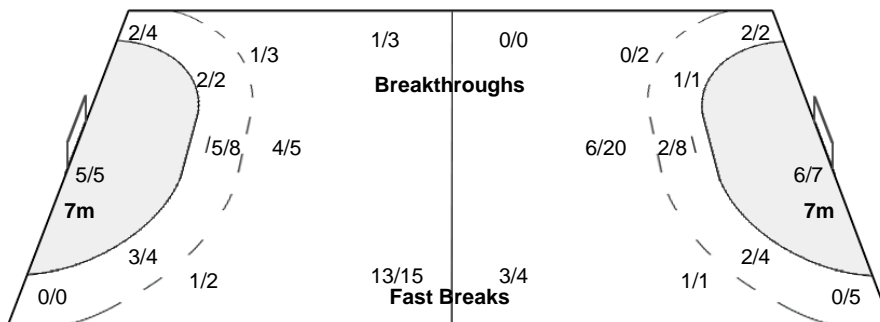

XXII Women's World Championships 2015 Denmark

Preliminary Round - Group B

Match Team Statistics

SAT 5 DEC 2015
20:45
Naestved

Match No: 6

SWE 37 - 23 ANG
(18 - 12) (19 - 11)

Referees: FLORESCU Diana-Carmen / STOIA Anamaria (ROU)

SWE - Sweden

Shots Distribution

Players

Goals / Shots

1 BUNDSSEN J	3 TEGSTEDT F	6 STRÖMBERG C	7 BLOHM L	8 ROBERTS J	9 SAND L	12 IDEHN F
				2/2		2/2
			1/1	1/1	0/1	1/1
				1-Missed	2-Missed 1-Post	
13 HAVIA E	15 AHLM J	17 TORSTENSON L	18 WALL M	20 GULLDEN I	24 HAGMAN N	29 ALM J
	1/2			0/1	1/2	1/1
1/1	2/2			1/1	0/1	2/2
				2/2	1/1	3/4
	1-Post				1-Post	1-Post
31 JOHANSSON A						
	2/2					
	0/1					
2/2	3/3					

Team Goals / Shots

5/8		6/6
1/2	0/1	4/6
8/8	2/2	11/12
3-Missed	4-Post	

Offence