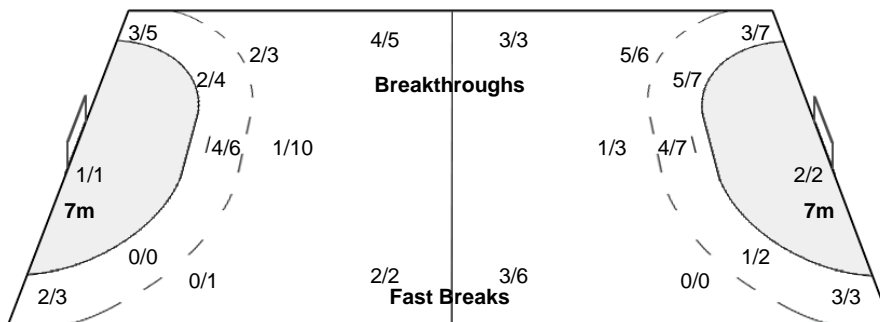

XXII Women's World Championships 2015

Denmark

Preliminary Round - Group A

Match Team Statistics

SAT 5 DEC 2015
20:45

Match No: 3

DEN 30 - 21 JPN
(17 - 11) (13 - 10)

Herning

Referees: LENCI Sebastián Ignacio / LOPEZ GRILLO Julian Ismael (ARG)

JPN - Japan

Shots Distribution

Players

Goals / Shots

3 HONDA M	5 TANAKA M	6 ISHINO M	9 YOKOSHIMA K	10 FUJII S	14 YOKOSHIMA A	15 SUNAMI Y
3/3 0/1	1/1 1/2		1/1 1/1 1/3	1/2 2/2 1/1		2/2 0/1 1/1 0/1
1-Post				1-Blocked		
17 ARIHAMA Y	18 TANABE Y	20 ISHITATE M	22 FUJIMA K	24 HARA N	26 KAWAMURA A	28 NAGATA S
0/1 0/1	0/1	0/1 1/1		0/1 0/1 2/2		
2-Missed		1-Blocked			1-Missed	1-Blocked
29 MATSUMURA A	30 KAMETANI S					
0/1 1/1 1/1	1/1					

Team Goals / Shots

4/6	1/1	8/9
0/3	0/1	1/2
4/5	1/1	2/6
3-Missed	1-Post	3-Blocked

Offence

Defence

Goalkeepers Saves / Shots

2/5	2/2	0/8
0/2		2/3
2/5	2/4	3/14

22 FUJIMA K

0/1		0/5
0/2		2/3
1/2	1/2	2/6

30 KAMETANI S

2/4	2/2	0/3
1/3	1/1	1/8

Legend:

%	Efficiency	2Min	2 Minute Suspensions	6m	6 metre Shots	7m	7 metre Shots	9m	9 metre Shots
AS	Assists	BS	Blocked Shots	BT	Breakthroughs	DR	Disqualification with Report	FB	Fast Breaks
G/S	Goals/Shots	N/A	Not Applicable	No.	Uniform Number	RC	Red Cards	S/S	Saves/Shots
ST	Steals	TO	Turnover	TP	Time Played	Wing	Wing Shots	YC	Yellow Cards