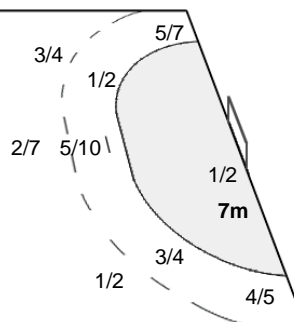

Defence

Goalkeepers Saves / Shots

Legend:	% Efficiency	2Min 2 Minute Suspensions	6m 6 metre Shots	7m 7 metre Shots	9m 9 metre Shots
AS Assists	BS Blocked Shots	BT Breakthroughs	DR Disqualification with Report	FB Fast Breaks	S/S Saves/Shots
G/S Goals/Shots	N/A Not Applicable	No. Uniform Number	RC Red Cards	S/S Saves/Shots	YC Yellow Cards
ST Steals	TO Turnover	TP Time Played	Wing Wing Shots