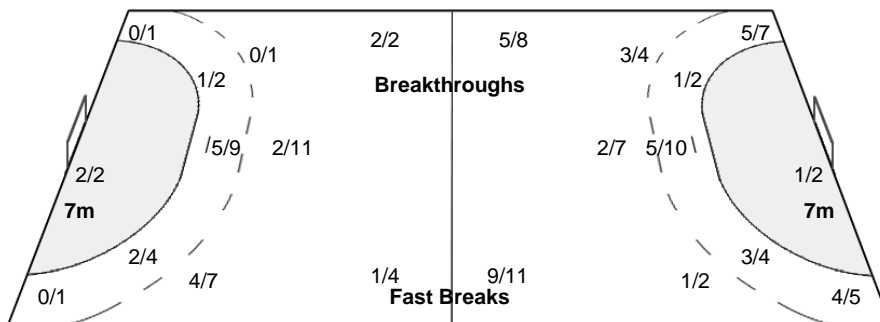

Team Goals / Shots

Offence