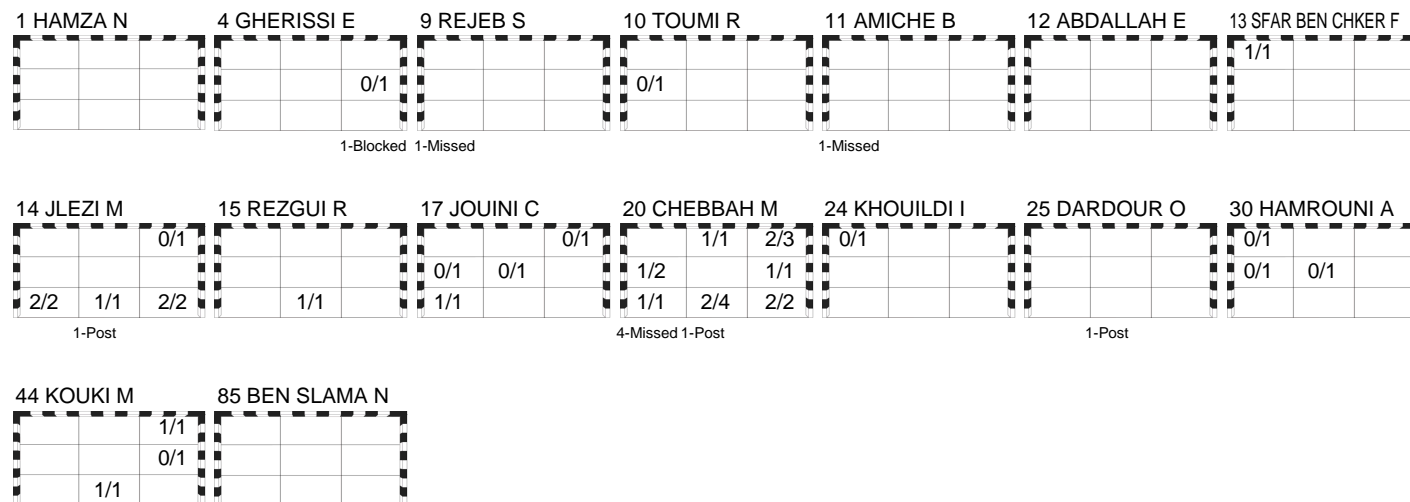

Herning

Referees: ALPAIDZE Viktoria / BEREZKINA Tatiana (RUS)

TUN - Tunisia

Shots Distribution

Players

Goals / Shots

Team Goals / Shots

Offence