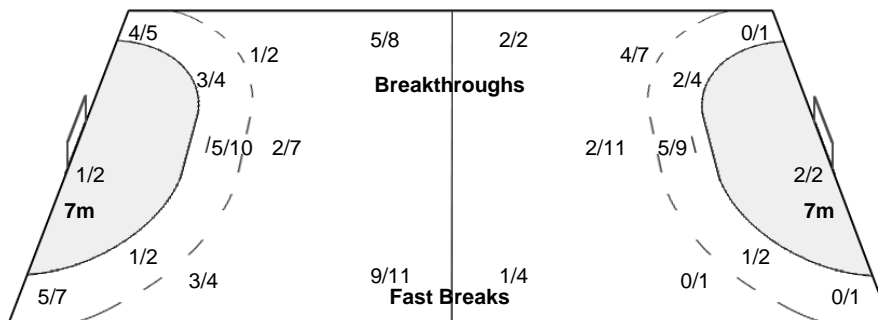

XXII Women's World Championships 2015 Denmark

Preliminary Round - Group A

Match Team Statistics

SAT 5 DEC 2015
18:00

Match No: 2

HUN 39 - 20 TUN
(16 - 5) (23 - 15)

Herning

Referees: ALPAIDZE Viktoria / BEREZKINA Tatiana (RUS)

HUN - Hungary

Shots Distribution

Players

Goals / Shots

2 SZÖLLÖSI-ZACSIK S	5 TRISCSUK K	7 SZUCSANSZKI Z	8 KOVACSICS A	10 BULATH A	13 GÖRBICZ A	16 BIRO B
2/4		2/2			1/1	
	2/3	0/1	0/1	0/1	0/1	0/2
1/1		1/1		1/1	2/2	1/1
1-Missed	1-Missed		1-Missed			

18 PAPPNE SZAMORANSKY	21 KISS E	22 BOGNAR-BODI B	23 SZEKERES K	24 MAYER S	30 PLANETA S	44 ERDÖSI I
	1/1	1/1		0/1		2/2
0/1	0/1				1/1	
		1/1	1/1	1/1	1/1	2/2
1-Post					1-Missed	1-Post

83 KOVACSICZ M	87 TOMORI Z
0/1	1/1
	0/1
1/1	1/1
1/1	2/2
1/1	0/1
1/1	1/1
1/1	1/1

Team Goals / Shots

7/11	1/1	8/8
3/7	0/6	1/3
11/12	3/3	5/6
4-Missed	2-Post	

Offence

Defence

Goalkeepers Saves / Shots

2/3	0/1	3/6
4/5	2/2	2/3
0/4	2/7	0/4

16 BIRO B

1/1	0/1	
1/1		
0/2	1/2	0/1

21 KISS E

1/2		3/6
3/4	2/2	2/3
0/2	1/5	0/3