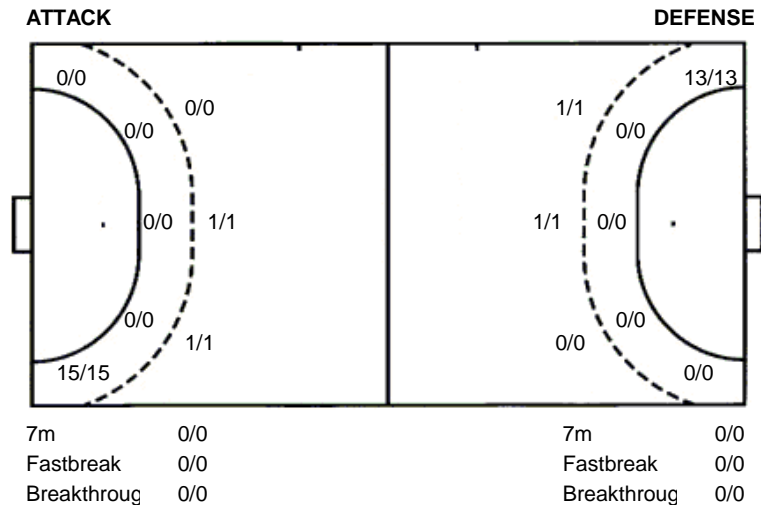

Jersey number Tot. Total shooting 6m 6m (line) shooting 9m 9m shooting Wng. Wing shooting Fst. Fastbreak sh. 7m 7m penalty sh.
Brk. Breakthrough sh. Ast. Assists E7m Earned 7m pen. Trn. Turnovers Stl. Steals 2m 2m punishments C7m. Committed 7m
E2m Earned 2m pun. Yel. Yellow cards Red Red cards

TOTAL

8/8	5/5	
	1/1	

Shots by position

Jersey number Tot. Total shooting 6m 6m (line) shooting 9m 9m shooting Wng. Wing shooting Fst. Fastbreak sh. 7m 7m penalty sh.
Brk. Breakthrough sh. Ast. Assists E7m Earned 7m pen. Trn. Turnovers Stl. Steals 2m 2m punishments C7m. Committed 7m
E2m Earned 2m pun. Yel. Yellow cards Red Red cards