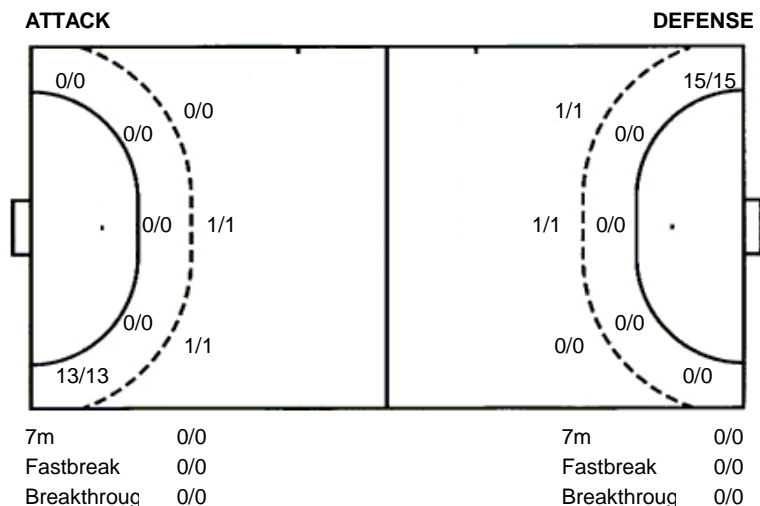

Jersey number Tot. Total shooting 6m 6m (line) shooting 9m 9m shooting Wng. Wing shooting Fst. Fastbreak sh. 7m 7m penalty sh.
Brk. Breakthrough sh. Ast. Assists E7m Earned 7m pen. Trn. Turnovers Stl. Steals 2m 2m punishments C7m. Committed 7m
E2m Earned 2m pun. Yel. Yellow cards Red Red cards

J. Watanabe

	1/1	2/2

TOTAL

1/1	1/1	2/2
	1/1	1/1

Shots by position

Jersey number Tot. Total shooting 6m 6m (line) shooting 9m 9m shooting Wng. Wing shooting Fst. Fastbreak sh. 7m 7m penalty sh.
Brk. Breakthrough sh. Ast. Assists E7m Earned 7m pen. Trn. Turnovers Stl. Steals 2m 2m punishments C7m. Committed 7m
E2m Earned 2m pun. Yel. Yellow cards Red Red cards