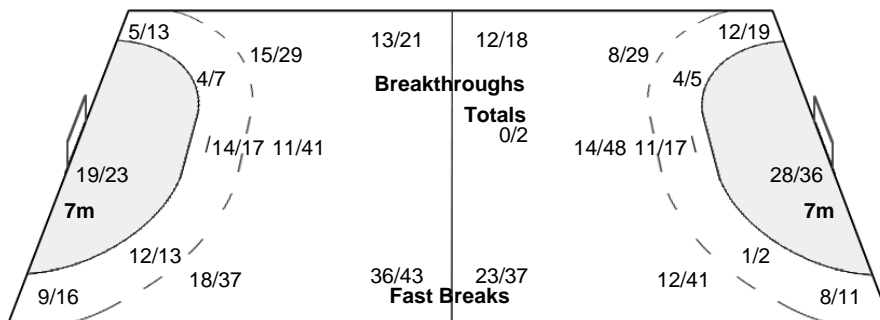

24th Men's World Championship 2015 Qatar

Cumulative Statistics

SWE - Sweden
After 6 matches

Shots Distribution

Players

Goals / Shots

1 ANDERSSON M	2 PERSSON M	4 OLSSON M	5 ANDERSSON K	6 KÄLLMAN J	8 KARLSSON L	10 EKBERG N
0/1	2/3	3/4	2/2	1/4	1/1	6/6
2/3	1/2	2/3	1/2	0/2	1/1	1/1
1/2	1/2	1/2	1/5	5/8	2/3	2/3
2-Missed		1-Missed 1-Post	1-Blocked	3-Blocked 1-Missed 1-Post	2-Missed 1-Post	5-Blocked 1-Missed 2-Post

18 KARLSSON T	21 FAHLGREN P	22 SJÖSTRAND J	24 PETERSEN F	26 HALÉN A	27 BARUD N	31 ÖSTLUND V
1/1	1/1	2/2	2/2	2/2	1/1	3/3
2/2	0/1	0/1	2/3	0/2	1/1	6/7
1/1	0/1	0/1	1/3	0/1	2/5	2/4
1-Post	2-Blocked		2-Blocked			1-Missed 3-Post 4-Blocked

32 ZACHRISSON M	35 NILSSON A	36 NIELSEN J
0/1	2/2	3/4
1/1	1/1	1/1
3/3	3/3	5/6
0/1	1/2	1/1
2-Missed	1-Post	

Team Goals / Shots

23/27	6/8	14/17
11/23	0/1	11/22
30/46	7/12	55/68
10-Missed	10-Post	17-Blocked

Offence

Defence

Goalkeepers Saves / Shots

2/18	4/9	3/13
11/18	1/1	10/16
14/52	6/19	20/58

1 ANDERSSON M

0/15	4/8	3/10
9/11		10/14
7/32	5/15	15/42

22 SJÖSTRAND J

2/3	0/1	0/3
2/7	1/1	0/2
7/20	1/4	5/16

LEGEND

%	Efficiency	2Min	2 Minute Suspensions	6m	6-metre Shots	7m	7-metre Shots	9m	9-metre Shots
AS	Assists	BS	Blocked Shots	BT	Breakthroughs	FB	Fast Breaks	G/S	Goals/Shots
MP	Matches Played	N/A	not applicable	PR	Preliminary Round	RC	Red Cards	S/S	Saves/Shots
ST	Steals	TO (TF)	Turnovers (Technical Faults)	TP	Time Played	Wing	Wing Shots	YC	Yellow Cards
FTO	Fast Throw off