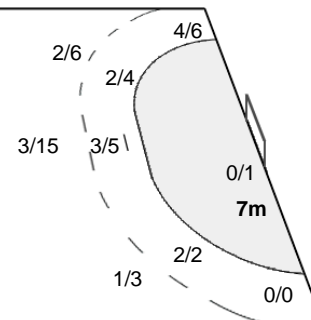

Team Goals / Shots

1/1	3/3	1/1
1/3	0/1	6/12
8/8	3/4	5/5

1-Missed 4-Post

Offence

Defence

Goalkeepers Saves / Shots

2/2	2/2	0/1
4/6		4/5
0/5	1/5	0/7

12 SIERRA J