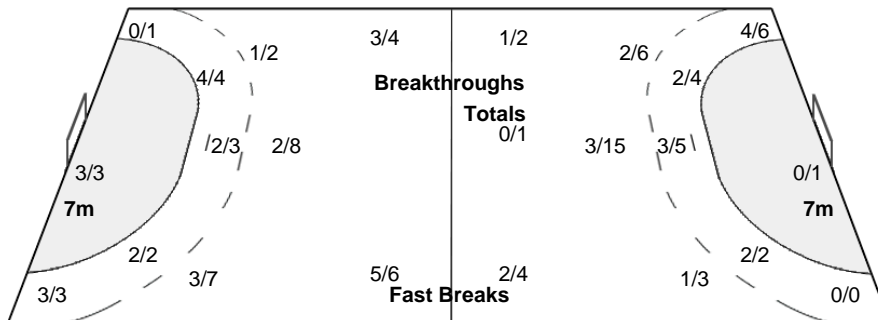

Team Goals / Shots

1/1	3/3	1/1
1/3	0/1	6/12
8/8	3/4	5/5

1-Missed 4-Post

Offence

Defence

Goalkeepers Saves / Shots

2/2	2/2	0/1
4/6		4/5
0/5	1/5	0/7

12 SIERRA J