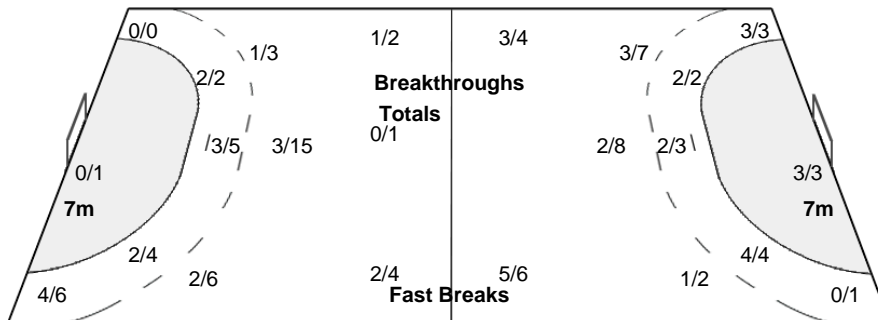

Offence

Goalkeepers

Saves / Shots

0/1	0/3	0/1
2/3	1/1	6/12
0/8	1/4	0/5

1 MAJED H

0/1	0/1
	1/3
0/4	0/1

12 MAGGAIZ M

	0/3
2/3	1/1
0/4	1/4

NOTE
marked player number indicate 'player award'

LEGEND	
TP Time Played	G / Att. Goals / Attacks
6mC 6m Centre Shots	Pos Position Attacks
9m 9m Shots	P7 Penalty Fouls
R7 Received 7m-Fouls	BT Breakthroughs
Prop. % Proportion of Goals	% Efficiency
BS Blocked Shots	YC Yellow Cards
ST Steals	RC Red Cards
AS Assists	2Min 2 Minute Suspensions
2+2 2+2 Minute Suspensions	NS Near Shots
FTO Fast Throw off	TO (TF) Turnover (Technical Faults)
FB All Fast Breaks	Ind. FB Individual Fast
7mP 7m Penalty Shots	Wing Wing Shots