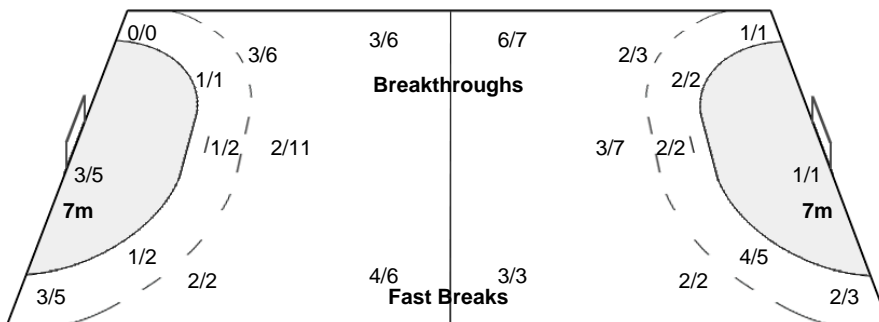

24th Men's World Championship 2015

Qatar

THU 22 JAN 2015
19:00

Lusail Multipurpose Hall

Match Team Statistics

Match No: 44

GER 28 - 23 ARG
(13 - 14) (15 - 9)

Referees: GATELIS Mindaugas / MAZEIKA Vaidas (LTU)

ARG - Argentina

Shots Distribution

Players

Goals / Shots

Player	Goals	Shots	Notes
1 SCHULZ M	0/0	0/0	
2 FERNANDEZ F	1/1	0/1	1/1
3 PIZARRO F	1/1	1/2	1/1
4 SIMONET S	0/1	0/1	1/1
5 PORTELA P	0/0	0/0	1/1
6 SIMONET D	0/1	0/2	1/3
7 CANGIANI F	0/0	0/0	1/3
8 SIMONET P	0/0	0/0	
9 QUERIN L	0/0	0/0	
10 VIEYRA F	2/2	1/1	1/1
12 GARCIA F	0/0	0/0	1/1
13 FERNANDEZ J	0/0	0/0	2/2
14 VIDAL A	0/0	0/0	
15 CAROU G	0/0	0/0	
18 PORTELA A	0/0	0/0	
22 CREVATIN S	0/0	0/0	

Team Goals / Shots

4/4	2/4	3/4
0/1		0/3
3/7	1/1	10/14

5-Missed 1-Post 3-Blocked

Offence

Defence

Goalkeepers Saves / Shots

0/9	0/1	1/6
		1/1
3/8	0/4	1/5

1 SCHULZ M

0/3		0/2
0/2	0/2	1/2

12 GARCIA F

0/6	0/1	1/4
		1/1
3/6	0/2	0/3

NOTE
marked player number indicate 'player award'

LEGEND	
TP Time Played	G / Att. Goals / Attacks
6mC 6m Centre Shots	Pos Position Attacks
9m 9m Shots	P7 Penalty Fouls
R7 Received 7m-Fouls	BT Breakthroughs
Prop. % Proportion of Goals	% Efficiency
BS Blocked Shots	YC Yellow Cards
ST Steals	RC Red Cards
AS Assists	2Min 2 Minute Suspensions
2+2 2+2 Minute Suspensions	NS Near Shots
FTO Fast Throw off	TO (TF) Turnover (Technical Faults)
FB All Fast Breaks	Ind. FB Individual Fast
7mP 7m Penalty Shots	Wing Wing Shots