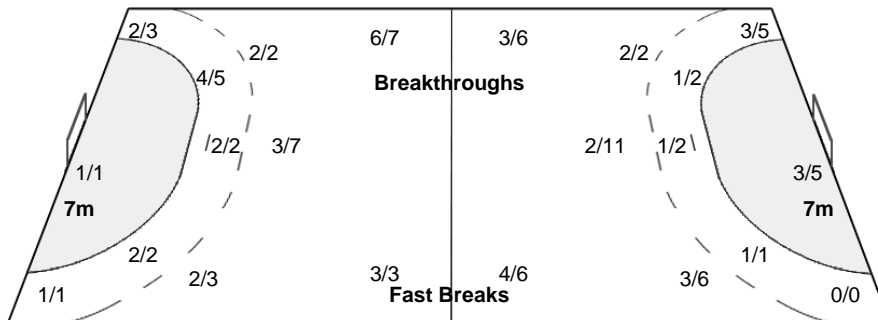

24th Men's World Championship 2015

Qatar

THU 22 JAN 2015
19:00

Lusail Multipurpose Hall

Match Team Statistics

Match No: 44

GER 28 - 23 ARG

(13 - 14) (15 - 9)

Referees: GATELIS Mindaugas / MAZEIKA Vaidas (LTU)

GER - Germany

Shots Distribution

Players

Goals / Shots

2 KNEER S	3 GENSHEIMER U	5 SELLIN J	7 WIENCEK P	12 HEINEVETTER S	13 PEKELER H	14 GROETZKI P
	1/1	1/1	1/1	2/2		2/2 1/1
			1/1	1/1		1/1 1/1 2/2
						1-Missed 1-Blocked
16 LICHTLEIN C	17 WEINHOLD S	19 STROBEL M	21 SCHMIDT E	22 KRAUS M	27 MÜLLER M	30 SCHÖNGARTH J
	2/2	1/1				1/2
	0/1	0/1	2/2	1/1		
			1/1	1/1		
38 BÖHM F	42 DRUX P					
	2/2					
	0/1	0/1				
		1/1				

Team Goals / Shots

9/9	1/1	5/6
		0/1
5/8	4/4	4/5
1-Missed		1-Blocked

Offence

Goalkeepers Saves / Shots

0/4	2/4	1/4
1/1		3/3
4/7	0/1	4/14

12 HEINEVETTER S

16 LICHTLEIN C

0/4	2/4	1/4
1/1		3/3
4/7	0/1	4/14