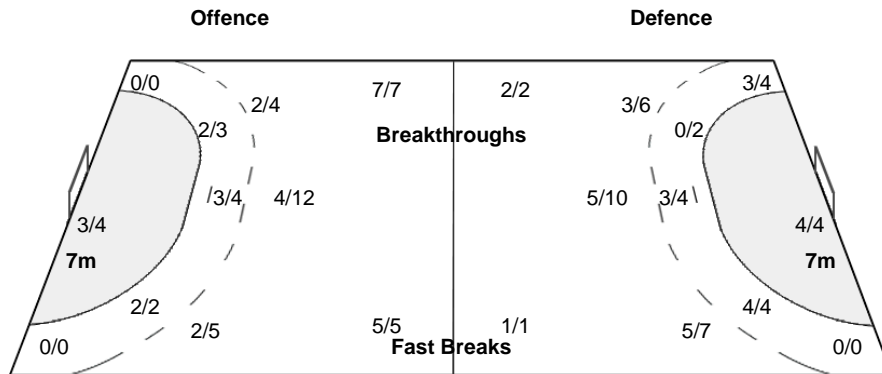

24th Men's World Championship 2015 Qatar

TUE 20 JAN 2015
21:00

Lusail Multipurpose Hall

Match Team Statistics

Match No: 36

DEN 30 - 30 GER

(16 - 16) (14 - 14)

Referees: SABROSO RAMIREZ Angel Luis / RALUY LOPEZ Oscar (ESP)

GER - Germany

Shots Distribution

Players

Goals / Shots

2 KNEER S	3 GENSHEIMER U	5 SELLIN J	7 WIENCEK P	12 HEINEVETTER S	13 PEKELER H	14 GROETZKI P
	1/1 1/2 1/2					1/2 1/1
	2/2 1/1		1/1		3/3	1/1 3/3

16 LICHTLEIN C	17 WEINHOLD S	19 STROBEL M	21 SCHMIDT E	22 KRAUS M	27 MÜLLER M	30 SCHÖNGARTH J
	1/1 0/2 0/2	1/1 1/1		0/1		
	1/3 6/6 1/1	1/1 1/1	1/1			

1-Post 2-Blocked

38 BÖHM F	42 DRUX P
	2/2 1/1
	2-Blocked

Team Goals / Shots		
1/1	2/3	1/2
2/5	0/1	1/4
8/10		15/15
1-Post 4-Blocked		

Goalkeepers Saves / Shots		
0/3	0/1	0/5
2/4		6/8
1/5	0/3	0/10

12 HEINEVETTER S		
0/1		0/3
0/2		3/5
1/2		0/4

16 LICHTLEIN C		
0/2	0/1	0/2
2/2		3/3
0/3	0/3	0/6

NOTE
marked player number indicate 'player award'

TP Time Played	G / Att. Goals / Attacks	BS Blocked Shots	YC Yellow Cards
6mC 6m Centre Shots	Pos Position Attacks	ST Steals	RC Red Cards
9m 9m Shots	P7 Penalty Fouls	AS Assists	2Min 2 Minute Suspensions
R7 Received 7m-Fouls	BT Breakthroughs	2+2 2+2 Minute Suspensions	NS Near Shots
Prop. % Proportion of Goals	% Efficiency	FTO Fast Throw off	TO (TF) Turnover (Technical Faults)
			FB All Fast Breaks
			Ind. FB Individual Fast
			7mP 7m Penalty Shots
			Wing Wing Shots