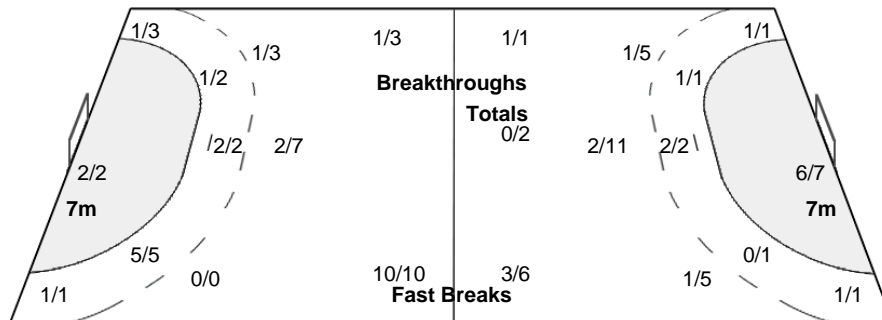

Team Goals / Shots

2/3	2/2	1/1
2/4		0/1
6/8	2/3	12/14
2-Post		1-Blocked

Offence

Defence

Goalkeepers Saves / Shots

0/1	1/2	0/1
0/1	1/1	0/2
5/10	1/4	4/9

1 ANDERSSON M

	1/2	
1/2		1/3