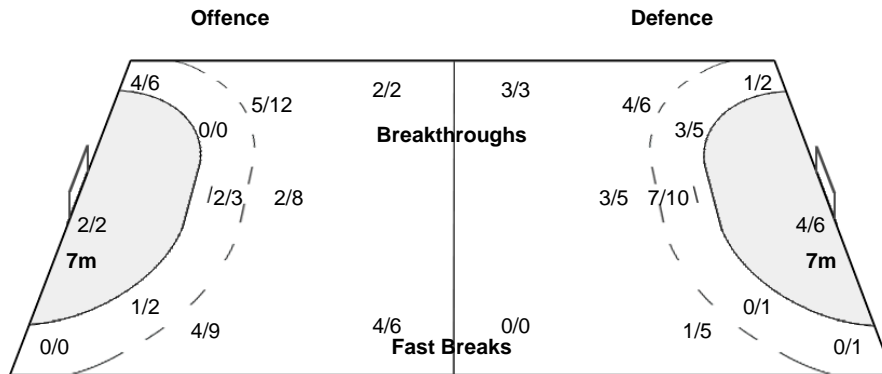

24th Men's World Championship 2015

Qatar

TUE 20 JAN 2015
21:00

Preliminary Round - Group C

Duhail Handball Sports Hall

Match Team Statistics

Match No: 34

FRA 26 - 26 ISL
(12 - 14) (14 - 12)

Referees: SANTOS Duarte / FONSECA Ricardo Luis (POR)

ISL - Iceland

Shots Distribution

Players

Goals / Shots

1 GUSTAVSSON B	2 SVAVARSSON V	3 KRISTJANSSON K	4 PALMARSSON A	6 HALLGRIMSSON A	7 ATLASON A	9 SIGURDSSON G
			2/2 0/1 0/1	1/1		1/1 0/1
		1/1 0/1	1/1 0/1 1/1	1/1 1/2 2/2		1/1 1/1
			3-Missed	1-Post		

10 GUDJONSSON S	12 EDVARDSSON A	14 GUNNARSSON A	15 PETERSSON A	17 JAKOBSSON S	18 GUNNARSSON R	19 SVEINSSON S
		0/1 1/1	2/2 0/2 1/1			
3/3 1/1		1/2	1/2 0/1		0/1 1/1 1/1	
1-Blocked			1-Missed			

22 SIGURMANNSSON S	26 GUNNARSSON B

Team
Goals / Shots

6/6	0/1	1/3
0/4	0/3	2/2
7/8	4/7	6/10

4-Missed 1-Post 1-Blocked

Goalkeepers
Saves / Shots

0/3	1/1
0/2	1/3
3/14	2/9

1 GUSTAVSSON B

0/2	1/1
0/2	1/3
3/14	2/9

12 EDVARDSSON A

0/1	

NOTE
marked player number indicate 'player award'

LEGEND

TP Time Played	G / Att. Goals / Attacks	BS Blocked Shots	YC Yellow Cards	FB All Fast Breaks
6mC 6m Centre Shots	Pos Position Attacks	ST Steals	RC Red Cards	Ind. FB Individual Fast
9m 9m Shots	P7 Penalty Fouls	AS Assists	2Min 2 Minute Suspensions	7mP 7m Penalty Shots
R7 Received 7m-Fouls	BT Breakthroughs	2+2 2+2 Minute Suspensions	NS Near Shots	Wing Wing Shots
Prop. % Proportion of Goals	% Efficiency	FTO Fast Throw off	TO (TF) Turnover (Technical Faults)