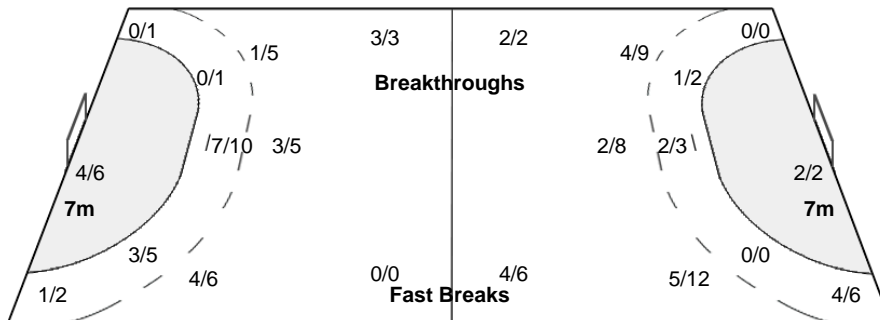

24th Men's World Championship 2015

Qatar

TUE 20 JAN 2015
21:00

Preliminary Round - Group C

Duhail Handball Sports Hall

Match Team Statistics

Match No: 34

FRA 26 - 26 ISL
(12 - 14) (14 - 12)

Referees: SANTOS Duarte / FONSECA Ricardo Luis (POR)

FRA - France

Shots Distribution

Players

Goals / Shots

1 DUMOULIN C	2 FERNANDEZ J	4 BARACHET X	7 ANIC I	8 NARCISSE D	9 JOLI G	10 NYOKAS A
0/1		0/1		3/3	1/1	
		2-Missed		1-Post	2/2	0/2
					0/2	1/1
13 KARABATIC N	14 MAHE K	15 GREBILLE M	16 OMEYER T	18 ACCAMBRAY W	20 SORHAINDO C	21 GUIGOU M
1/1				1/1		0/1
3/3	1/1			1/1	1/1	1/1
	1/1		1-Missed	0/1	1/1	1-Missed
				1/2	1/1	
					1/1	
					2/3	
						1/1
						1/1
22 KARABATIC L	28 PORTE V					
0/1	2/2	1/2				
1-Missed						

Team Goals / Shots

3/3	0/1
2/2	2/3
11/14	7/9
6-Missed	2-Post

Offence