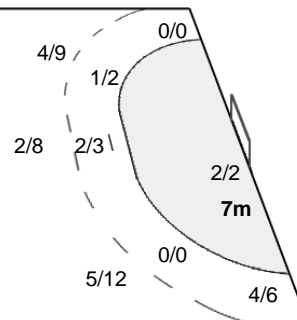

Defence

Goalkeepers Saves / Shots

0/6	1/1	2/3
4/4	3/3	0/2
1/8	3/7	4/10

1 DUMOULIN C

16 OMEYER T

0/6	1/1	2/3
4/4	3/3	0/2
1/8	3/7	4/10