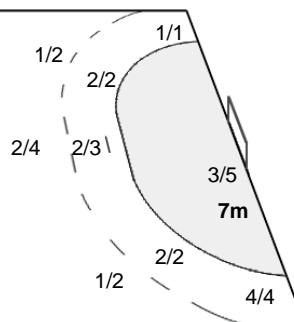

Defence

Goalkeepers Saves / Shots

0/7	1/2
3/3	1/1
0/10	0/18

1 BARRIENTOS F

0/6	0/1
2/2	1/1
0/5	0/10

16 OLIVA R

0/1	1/1
1/1	
0/5	0/8

NOTE
marked player number indicate 'player award'

TP Time Played	G / Att. Goals / Attacks	BS Blocked Shots	YC Yellow Cards	FB All Fast Breaks
6mC 6m Centre Shots	Pos Position Attacks	ST Steals	RC Red Cards	Ind. FB Individual Fast
9m 9m Shots	P7 Penalty Fouls	AS Assists	2Min 2 Minute Suspensions	7mP 7m Penalty Shots
R7 Received 7m-Fouls	BT Breakthroughs	2+2 2+2 Minute Suspensions	NS Near Shots	Wing Wing Shots
Prop. % Proportion of Goals	% Efficiency	FTO Fast Throw off	TO (TF) Turnover (Technical Faults)