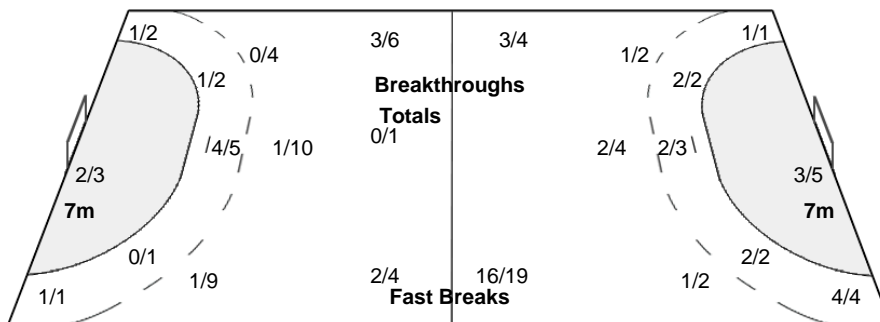

24th Men's World Championship 2015

Qatar

MON 19 JAN 2015
17:00

Preliminary Round - Group A

Duhail Handball Sports Hall

Match Team Statistics

Match No: 26

ESP 37 - 16 CHI
(14 - 7) (23 - 9)

Referees: LEE Seok / KOO Bon-Ok (KOR)

CHI - Chile

Shots Distribution

Players

Goals / Shots

1 BARRIENTOS F	2 CEBALLOS S	5 JOFRE N	6 DIAZ R	7 REYES D	8 CANIU E	9 CALLEJAS B
	1/1 0/1	1/2 0/1	0/1 1/1	1/2 0/1	0/2 1/1	0/1 1/1
	1-Blocked		1-Post	1-Blocked	1-Post	1-Blocked
10 MOLL RAMIREZ C	11 SALINAS E	13 ARAYA G	15 DEL RIO C	16 OLIVA R	17 SALINAS R	19 SALAZAR F
1/1	0/1	1/1	2/2		0/1 0/1	0/1 1/1
		1-Blocked	1-Missed		1-Missed	1-Post
					2-Blocked	1-Missed
23 FRELIJJ J	29 ONETO M					
0/1 3/3	0/1 0/1					1/1 1/1
	2-Blocked					

Team Goals / Shots

1/6	1/1	1/4
		0/6
8/9	1/3	4/5
3-Missed	3-Post	8-Blocked

Offence