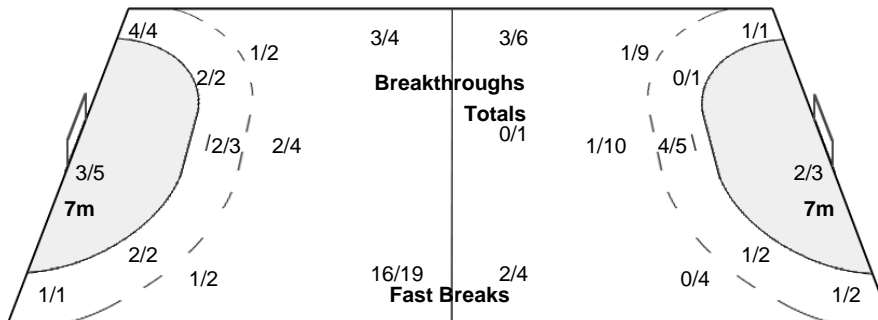

Team Goals / Shots

7	7	1	2
0	3	0	1
10	10	1	1
18	18	1	1

3-Missed 2-Post 1-Blocked

Offence

Defence

Goalkeepers Saves / Shots

5	6	0	1	3	4
1	9	2	3	6	6
1	9	2	3	1	5

12 SIERRA J