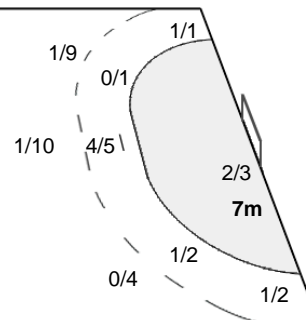

Team Goals / Shots

7	7	1	2
0	3	0	1
10	10	1	1
18	18	1	1

3-Missed 2-Post 1-Blocked

Offence

Defence

Goalkeepers Saves / Shots

5	6	0	1	3	4
1	9	2	3	6	6
1	9	2	3	1	5

12 SIERRA J