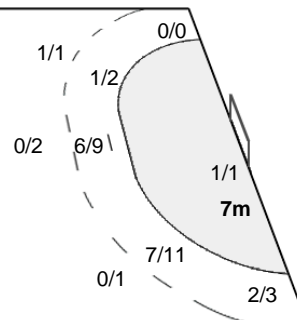

Defence

Goalkeepers Saves / Shots

0/1	2/6
2/5	0/1
1/12	0/5

81 NASCIMENTO L

0/1	0/2
1/3	0/1
0/3	0/2

89 ALMEIDA C

	2/4
1/2	0/1
1/9	0/3

NOTE
marked player number indicate 'player award'

TP Time Played	G / Att. Goals / Attacks	BS Blocked Shots	YC Yellow Cards	FB All Fast Breaks
6mC 6m Centre Shots	Pos Position Attacks	ST Steals	RC Red Cards	Ind. FB Individual Fast
9m 9m Shots	P7 Penalty Fouls	AS Assists	2Min 2 Minute Suspensions	7mP 7m Penalty Shots
R7 Received 7m-Fouls	BT Breakthroughs	2+2 2+2 Minute Suspensions	NS Near Shots	Wing Wing Shots
Prop. % Proportion of Goals	% Efficiency	FTO Fast Throw off	TO (TF) Turnover (Technical Faults)