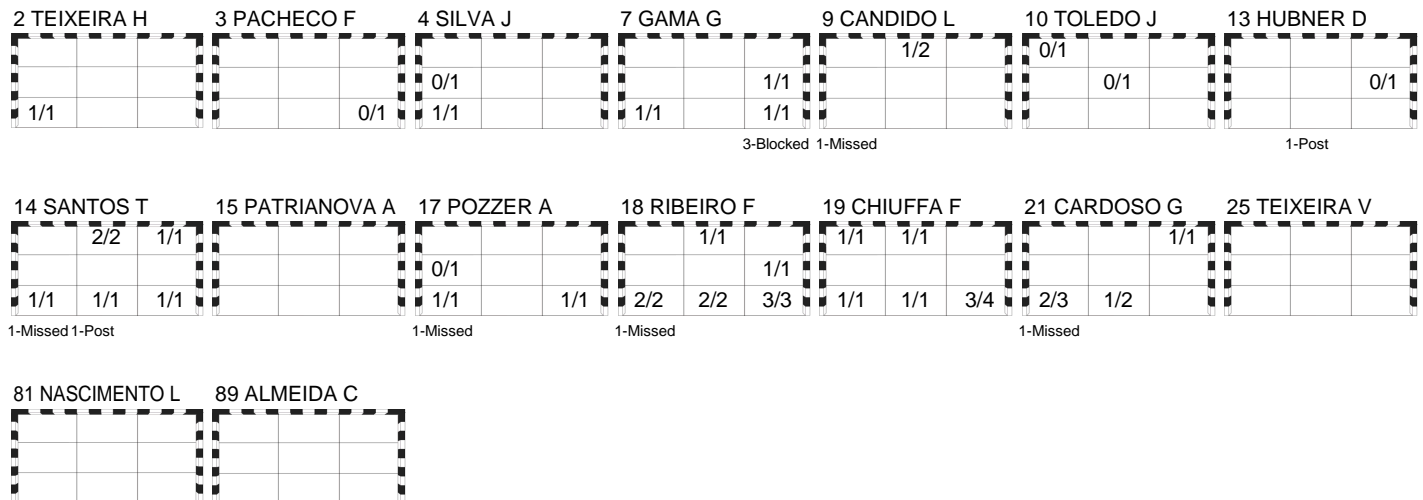

24th Men's World Championship 2015

Qatar

MON 19 JAN 2015
17:00

Lusail Multipurpose Hall

Match Team Statistics

Match No: 25

BLR 29 - 34 BRA
(12 - 16) (17 - 18)

Referees: RASHED Mohamed / ELSAYED Tamer (EGY)

BRA - Brazil

Shots Distribution

Players

Goals / Shots

Team Goals / Shots

1/2	5/6	2/2
0/2	0/1	2/3
10/11	5/6	9/11

5-Missed 2-Post 3-Blocked