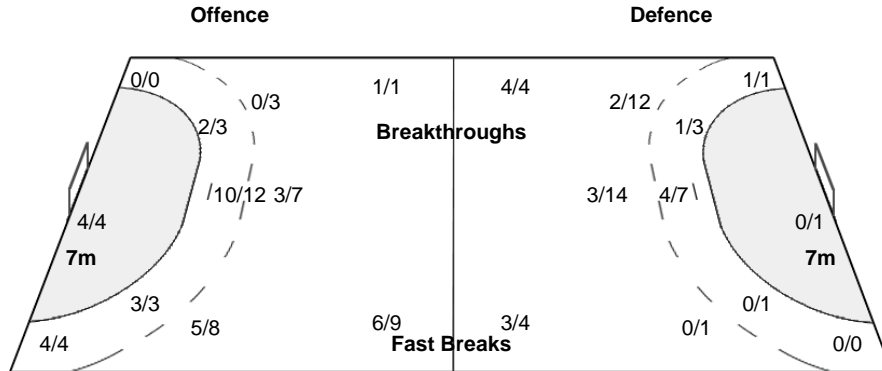

24th Men's World Championship 2015 Qatar

SUN 18 JAN 2015
21:00

Preliminary Round - Group D

Lusail Multipurpose Hall

Match Team Statistics

Match No: 24

KSA 18 - 38 DEN

(6 - 20) (12 - 18)

Referees: RASHED Mohamed / ELSAYED Tamer (EGY)

DEN - Denmark

Shots Distribution

Players			Goals / Shots			
1 LANDIN N	3 CHRISTIANSEN M	6 MORTENSEN C	7 EGGERT A	11 SCHMIDT R	13 SPELLERBERG B	15 NODDESBO J
0/0	2/2 0/1 1/1	1/1	1/1	1/1	0/0	1/2 0/1
	0/1	1/1	0/1			0/1
		1/1	0/1	3/3		2/2 1/1
		1-Post				
16 GREEN KREJBERG J	17 SVAN L	18 LINDBERG H	19 TOFT R	21 MOLLGAARD H	22 SONDERGAARD K	23 TOFT H
0/0	1/1	1/1	0/0	0/2	0/1	3/3
		1/1		1/2	1/1	3/3
		1-Post				2/2
				1-Missed 1-Post		
24 HANSEN M	27 DAMGAARD M					
2/2	1/1					
1/1						1/3

Team Goals / Shots

4/5	2/3	6/6
1/3		5/9
6/7		14/17

1-Missed 3-Post

Goalkeepers Saves / Shots

2/4		2/6
3/3	1/1	7/9
1/3	0/3	4/9

1 LANDIN N

16 GREEN KREJBERG J

2/4		2/6
3/3	1/1	7/9
1/3	0/3	4/9

NOTE: marked player number indicate 'player award'

LEGEND									
TP	Time Played	G / Att.	Goals / Attacks	BS	Blocked Shots	YC	Yellow Cards	FB	All Fast Breaks
6mC	6m Centre Shots	Pos	Position Attacks	ST	Steals	RC	Red Cards	Ind. FB	Individual Fast
9m	9m Shots	P7	Penalty Fouls	AS	Assists	2Min	2 Minute Suspensions	7mP	7m Penalty Shots
R7	Received 7m-Fouls	BT	Breakthroughs	2+2	2+2 Minute Suspensions	NS	Near Shots	Wing	Wing Shots
Prop. %	Proportion of Goals	%	Efficiency	FTO	Fast Throw off	TO (TF)	Turnover (Technical Faults)