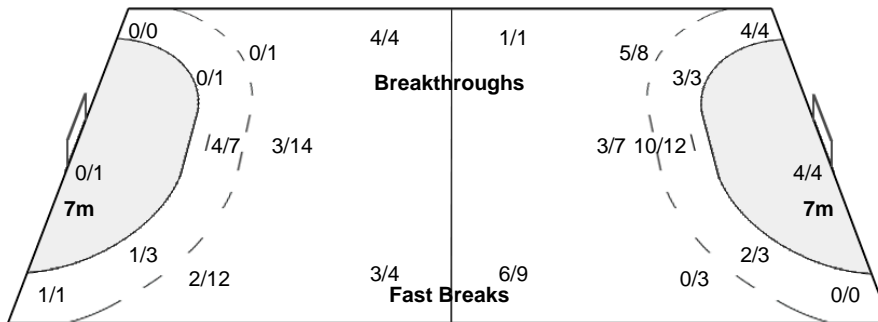

24th Men's World Championship 2015

Qatar

SUN 18 JAN 2015
21:00

Preliminary Round - Group D

Lusail Multipurpose Hall

Match Team Statistics

Match No: 24

KSA 18 - 38 DEN

(6 - 20) (12 - 18)

Referees: RASHED Mohamed / ELSAYED Tamer (EGY)

KSA - Saudi Arabia

Shots Distribution

Players

Goals / Shots

3 ALABBAS A	5 ALJANABI H	7 ALHULAILI A	8 ALHAMMAD A	9 ALJOHANI A	11 HAZAZI A	15 ALABDULALI A
0/1	2/2	0/1		0/1		1/1
0/1	0/1		1/1			
	2/2					
					1-Missed	

16 ALSALEM M	17 ALSALAM A	21 ALNASSFAN M	24 ALOBAIDI H	37 ALABAS M	57 ALSALEM M	87 ALZAER M
			0/1		0/1	1/1
			1/2		2/2	
				0/1	0/1	
				0/1	1/1	1/1
	1-Missed		1-Blocked		1-Missed	

88 ALHANNABI H	99 ALSAFFAR A
1/1	0/2
0/1	0/1
1/1	0/1
0/1	2/4
2-Missed	1-Missed 3-Blocked

Team Goals / Shots

2/4	4/6
0/3	0/1
2/3	3/3
5/9	
6-Missed	4-Blocked

Offence

Goalkeepers Saves / Shots

1/5	1/3	0/6
2/3		4/9
1/7		3/17

16 ALSALEM M

21 ALNASSFAN M

1/5	1/3	0/6
2/3		4/9
1/7		3/17