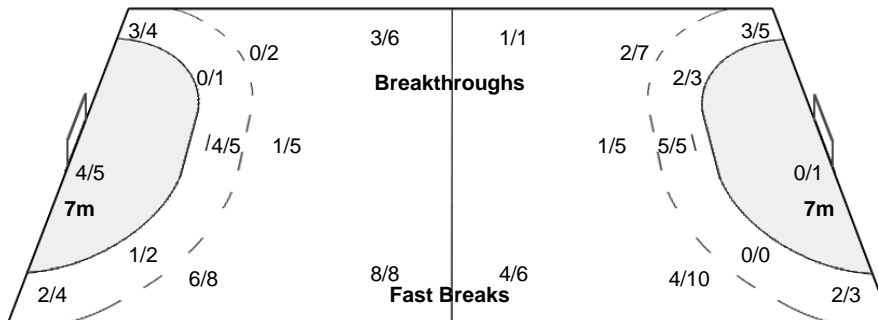

24th Men's World Championship 2015

Qatar

SUN 18 JAN 2015
19:00

Preliminary Round - Group C

Ali Bin Hamad Al-Attiyah Arena

Match Team Statistics

Match No: 19

ISL 32 - 24 ALG
(12 - 13) (20 - 11)

Referees: MILOSEVIC Boris / GUBICA Matija (CRO)

ISL - Iceland

Shots Distribution

Players

Goals / Shots

1 GUSTAVSSON B	2 SVAVARSSON V	3 KRISTJANSSON K	4 PALMARSSON A	6 HALLGRIMSSON A	7 ATLASON A	9 SIGURDSSON G
	1/1		1/1	3/4		2/2
	1/1		1/2	2/2	1/1	2/2
				2-Blocked	0/1	2/2
					0/1	1-Missed
						2/4
10 GUDJONSSON S	12 EDVARDSSON A	14 GUNNARSSON A	15 PETERSSON A	17 JAKOBSSON S	18 GUNNARSSON R	19 SVEINSSON S
2/2			1/1	1/1	1/1	
			3/3	1/3		0/1
0/1		1/1	1/2		2/2	1/1
1-Blocked		1-Post	1-Missed	1-Blocked		
22 SIGURMANNSSON S	26 GUNNARSSON B					

Team Goals / Shots

5/5	6/7
1/1	1/2
7/9	7/14
2-Missed	1-Post 4-Blocked

Offence

Defence

Goalkeepers Saves / Shots

	0/1	2/4
1/3	1/1	1/3
1/8	1/5	5/11

1 GUSTAVSSON B

	0/1	0/2
1/3	1/1	0/1
1/7	1/4	4/10

12 EDVARDSSON A

		2/2
		1/2
0/1	0/1	1/1