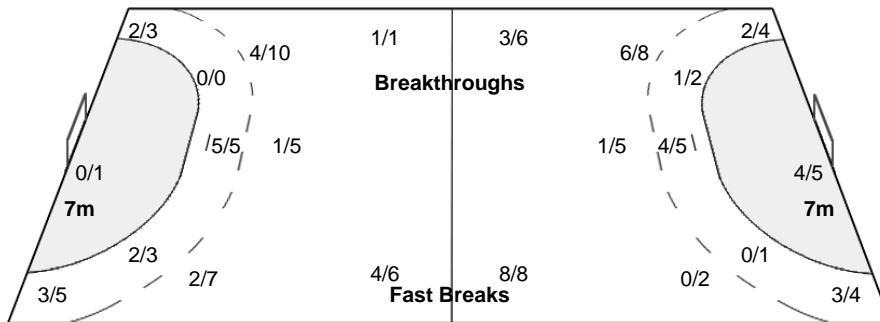

24th Men's World Championship 2015

Qatar

SUN 18 JAN 2015
19:00

Preliminary Round - Group C

Ali Bin Hamad Al-Attiyah Arena

Match Team Statistics

Match No: 19

ISL 32 - 24 ALG

(12 - 13) (20 - 11)

Referees: MILOSEVIC Boris / GUBICA Matija (CRO)

ALG - Algeria

Shots Distribution

Players

Goals / Shots

5 CHENTOUT K	6 BERKOUS M	7 DAOUD H	10 BOULTIF S	13 CHEHBOUR R	14 SOUDANI R	15 BOUKHEMIS T
1/1	1/1	1/1		1/1		
1/2	2/2	0/1		2/4	2/2	1/1
	1-Missed 1-Post	2-Blocked		2-Missed		

16 BOUSMAL A	17 BERRIAH A	18 KAABECHE H	19 HAMOUD A	20 BILOUM E	21 MOKRANI M	22 SLAHDJI A
	1/1					
	0/1	0/1	1/1		0/1	
	0/1	1/1	1/1	0/1	1/1	1/1
	2-Missed	1-Blocked			1-Missed	

24 LAYADI M	25 FILAH B
	2/2

Team Goals / Shots

	1/1	2/4
2/3	0/1	2/3
7/8	4/5	6/11
6-Missed	1-Post	3-Blocked

Offence

Defence

Goalkeepers Saves / Shots

0/5	1/7
0/1	1/2
2/9	0/5
	7/14

16 BOUSMAL A

	0/1
	0/1

22 SLAHDJI A

0/5	1/6
0/1	1/2
2/9	0/5
	7/13

NOTE
marked player number indicate 'player award'

LEGEND

TP Time Played	G / Att. Goals / Attacks	BS Blocked Shots	YC Yellow Cards	FB All Fast Breaks
6mC 6m Centre Shots	Pos Position Attacks	ST Steals	RC Red Cards	Ind. FB Individual Fast
9m 9m Shots	P7 Penalty Fouls	AS Assists	2Min 2 Minute Suspensions	7mP 7m Penalty Shots
R7 Received 7m-Fouls	BT Breakthroughs	2+2 2+2 Minute Suspensions	NS Near Shots	Wing Wing Shots
Prop. % Proportion of Goals	% Efficiency	FTO Fast Throw off	TO (TF) Turnover (Technical Faults)