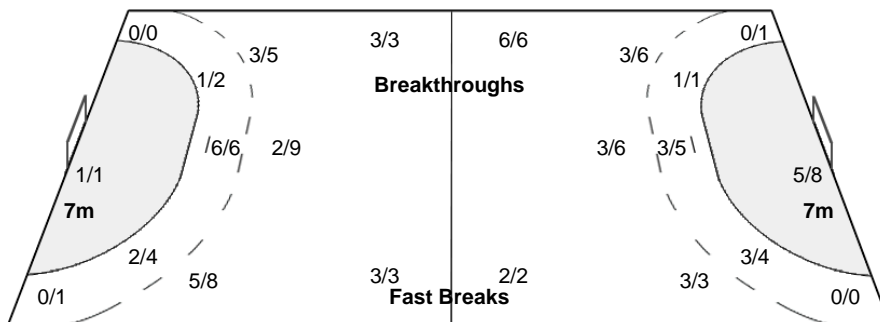

24th Men's World Championship 2015

Qatar

FRI 16 JAN 2015
19:00

Lusail Multipurpose Hall

Match Team Statistics

Match No: 9

POL 26 - 29 GER
(13 - 17) (13 - 12)

Referees: NACHEVSKI Gjorgji / NIKOLOV Slave (MKD)

POL - Poland

Shots Distribution

Players

Goals / Shots

Player	Goals	Shots	Notes
1 SZMAL S	0	0	
3 LIJEWSKI K	0	1	
3 LIJEWSKI K	0	1	
3 LIJEWSKI K	2	2	
6 KRAJEWSKI P	5	5	1-Blocked
7 ORZECOWSKI R	0	0	
8 BIELECKI K	1	1	
8 BIELECKI K	0	1	
9 ROJEWSKI A	0	0	
11 WISNIEWSKI A	0	1	
13 JURECKI B	0	1	
13 JURECKI B	2	2	
15 JURECKI M	1	1	
15 JURECKI M	0	2	
15 JURECKI M	3	4	1-Blocked
16 WYSZOMIRSKI P	0	0	
18 GRABARCZYK P	0	0	
20 JURKIEWICZ M	1	1	1-Post
20 JURKIEWICZ M	0	1	
23 SYPRZAK K	1	1	
23 SYPRZAK K	1	1	
23 SYPRZAK K	0	1	
26 DASZEK M	1	1	
26 DASZEK M	0	1	
45 SZYBA M	0	0	
49 CHRAPKOWSKI P	1	1	
49 CHRAPKOWSKI P	0	1	

Team

Goals / Shots

2/3	2/2	4/4
0/2		0/4
7/10	1/1	10/13

1-Post 2-Blocked

Offence

Defence

Goalkeepers

Saves / Shots

0/2	0/2
2/7	4/5
0/5	1/7
	0/8

1 SZMAL S

0/1	0/2
1/4	3/3
0/2	0/3
	0/6

16 WYSZOMIRSKI P

0/1	
1/3	1/2
0/3	1/4
	0/2