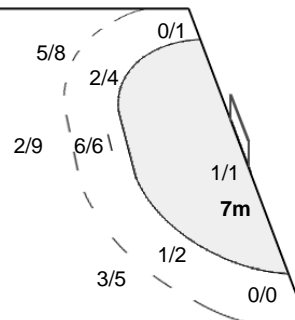

Defence

Goalkeepers Saves / Shots

1/3	0/2	0/4
2/2		4/4
3/10	0/1	3/13

12 HEINEVETTER S

0/2	0/1
	1/1
1/5	1/4

16 LICHTLEIN C

1/1	0/2	0/3
2/2		3/3
2/5	0/1	2/9

NOTE
marked player number indicate 'player award'

TP Time Played	G / Att. Goals / Attacks	BS Blocked Shots	YC Yellow Cards	FB All Fast Breaks
6mC 6m Centre Shots	Pos Position Attacks	ST Steals	RC Red Cards	Ind. FB Individual Fast
9m 9m Shots	P7 Penalty Fouls	AS Assists	2Min 2 Minute Suspensions	7mP 7m Penalty Shots
R7 Received 7m-Fouls	BT Breakthroughs	2+2 2+2 Minute Suspensions	NS Near Shots	Wing Wing Shots
Prop. % Proportion of Goals	% Efficiency	FTO Fast Throw off	TO (TF) Turnover (Technical Faults)