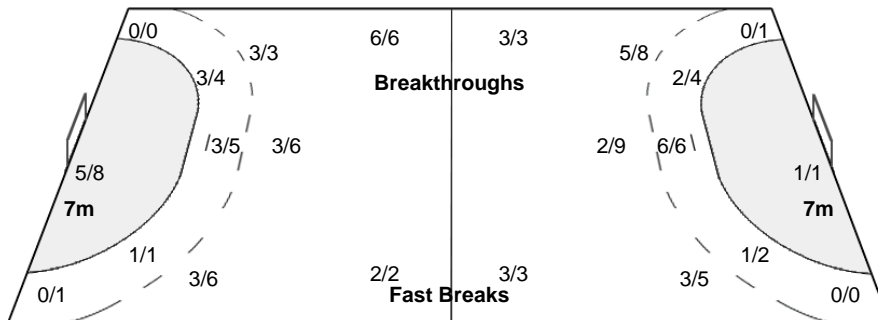

24th Men's World Championship 2015

Qatar

FRI 16 JAN 2015
19:00

Lusail Multipurpose Hall

Match Team Statistics

Match No: 9

POL 26 - 29 GER
(13 - 17) (13 - 12)

Referees: NACHEVSKI Gjorgji / NIKOLOV Slave (MKD)

GER - Germany

Shots Distribution

Players

Goals / Shots

2 KNEER S	3 GENSHEIMER U	5 SELLIN J	7 WIENCEK P	12 HEINEVETTER S	13 PEKELER H	14 GROETZKI P
	1/1 1/2 2/2	1/2 1/1	1/1	0/1		0/1 2/2
	1-Missed					
16 LICHTLEIN C	17 WEINHOLD S	19 STROBEL M	21 SCHMIDT E	22 KRAUS M	27 MÜLLER M	30 SCHÖNGARTH J
	1/1 2/2	1/1 2/2 3/3	1/1 1/1 1/1	1/1		1/1
	1-Missed	2-Blocked		1-Missed		
38 BÖHM F	42 DRUX P					
		1/1 0/1				
		1-Blocked				

Team Goals / Shots

2/2	2/2
5/7	1/5
5/5	6/7
8/8	
3-Missed	3-Blocked

Offence