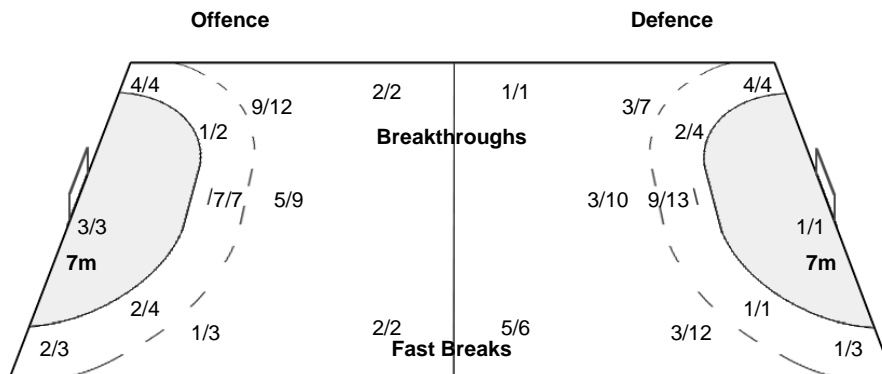

24th Men's World Championship 2015

Qatar

FRI 16 JAN 2015
17:00

Preliminary Round - Group A

Duhail Handball Sports Hall

Match Team Statistics

Match No: 4

ESP 38 - 33 BLR

(21 - 17) (17 - 16)

Referees: NOVOTNY Jiri / HORACEK Vaclav (CZE)

ESP - Spain

Shots Distribution

Players

Goals / Shots

4 ROCAS A	5 MAQUEDA J	8 TOMAS V	9 ENTRERRIOS R	12 SIERRA J	13 AGUINAGALDE J	15 UGALDE C
1/1			1/1	1/1		1/1
	1/1	2/2	1/1	0/1		
2/2	1/1	1/1	1/1		1/1	
	3/3	0/1	1/1		1/1	
	1-Missed 1-Post	1-Blocked				

19 ANDREU J	20 RODRIGUEZ J	21 CANELLAS J	24 MORROS DE ARGILA V	26 GARCIA A	28 RIVERA V	30 GUARDIOLA G
			2/2			
		1/1	1/1	2/2		
	1/1	1/2	1/1		1/1	
		1-Missed 1-Post		1-Post	1-Missed	1/1

33 PEREZ DE VARGAS G	40 DUJSHEBAEV A
	1/1
	2/2
	1-Missed 1-Post

Team

Goals / Shots

2/2	1/1	3/3
5/6		7/8
10/11	2/2	8/9
4-Missed	4-Post	1-Blocked

Goalkeepers

Saves / Shots

0/2	0/1	1/4
4/4		5/9
1/10	1/2	3/16

12 SIERRA J

0/1		1/4
3/3		3/7
1/5		0/4

33 PEREZ DE VARGAS G

0/1	0/1	
1/1		2/2
0/5	1/2	3/12