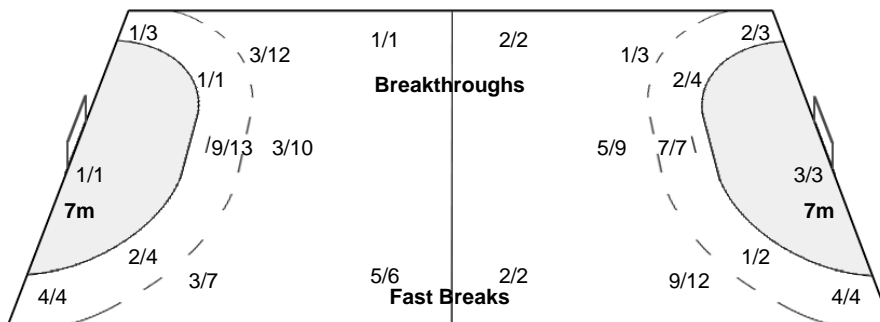

24th Men's World Championship 2015

Qatar

FRI 16 JAN 2015
17:00

Preliminary Round - Group A

Duhail Handball Sports Hall

Match Team Statistics

Match No: 4

ESP 38 - 33 BLR
(21 - 17) (17 - 16)

Referees: NOVOTNY Jiri / HORACEK Vaclav (CZE)

BLR - Belarus

Shots Distribution

Players

Goals / Shots

2 BROUKA I	4 BABICHEV M	8 KAMYSHYK D	10 PUKHOUSKI B	12 MATSKEVICH I	13 KNIAZEU K	14 RUTENKA S
1/1	0/1	0/1	2/2	0/1	1/2	0/1
	1/1	1/1	2/2	2/2	1/2	1/1
	1/2	2/2				
	1-Post	1-Post	1-Blocked	1-Post	1-Missed	1-Blocked

15 RUTENKA D	17 NIKULENKAU D	18 SHYLOVICH S	19 NIAZHURA M	20 CHYSTABAYEU D	21 CHARAPENKA V	22 SHUMAK V
1/1	0/1	0/1	1/3			2/2
0/1	2/3	1/2	1/1			1/1
0/1	1/1	2/2				1/1
1-Blocked	1-Blocked	3-Missed	1-Post	2-Blocked		

24 BARANAU M	55 TSITOU A
	1/1
	2/2
1/2	

Team Goals / Shots

2/2	1/1	3/4
0/4		4/9
9/10	1/2	13/16
5-Missed	4-Post	5-Blocked

Offence

Goalkeepers Saves / Shots

0/2	0/1	0/3
1/6		1/8
1/11	0/2	1/9

12 MATSKEVICH I

		0/1
0/2		0/1
1/2	0/1	0/4

21 CHARAPENKA V

0/2	0/1	0/2
1/4		1/7
0/9	0/1	1/5

NOTE
marked player number indicate 'player award'

LEGEND	
TP Time Played	G / Att. Goals / Attacks
6mC 6m Centre Shots	Pos Position Attacks
9m 9m Shots	P7 Penalty Fouls
R7 Received 7m-Fouls	BT Breakthroughs
Prop. % Proportion of Goals	% Efficiency
BS Blocked Shots	YC Yellow Cards
ST Steals	RC Red Cards
AS Assists	2Min 2 Minute Suspensions
2+2 2+2 Minute Suspensions	NS Near Shots
FTO Fast Throw off	TO (TF) Turnover (Technical Faults)
FB All Fast Breaks	Ind. FB Individual Fast
7mP 7m Penalty Shots	Wing Wing Shots