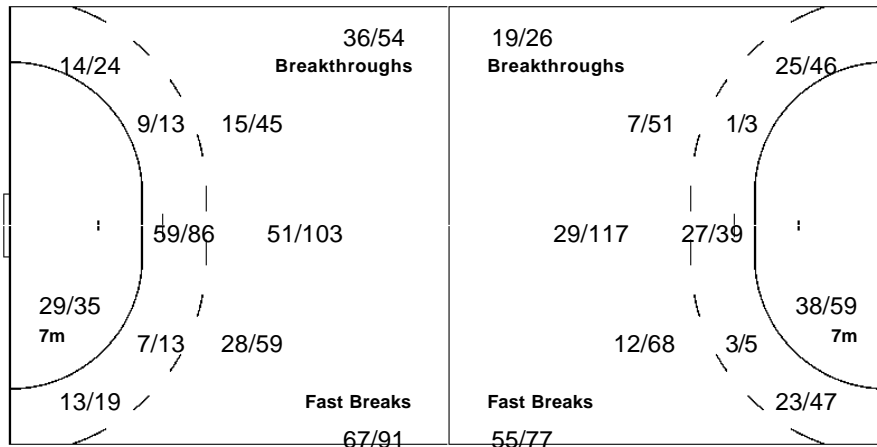

Team

Offence

Defence

Goalkeepers

Goals / Shots

Saves / Shots

32/47	11/20	32/37
38/56	1/9	33/44
97/125	8/25	76/95

31-Missed 27-Post 26-Blocked

9/34	9/17	13/47
19/36	22/25	19/35
26/91	15/26	22/82

1 ALIZAR T

6/14	5/8	7/20
12/19	13/16	11/19
11/42	8/13	7/31

16 SIDOROVA M

3/20	4/9	6/27
7/17	9/9	8/16
15/49	7/13	15/51

<b>LEGEND</b>	<b>G/S</b> Goals / Shots	<b>%</b> Efficiency	<b>6m</b> 6-metre Shots	<b>7m</b> 7-metre Shots	<b>9m</b> 9-metre Shots
<b>S/S</b> Saves / Shots	<b>Wing</b> Wing Shots	<b>FB</b> Fast Breaks	<b>BT</b> Breakthroughs	<b>EX</b> Exclusions	
<b>AS</b> Assists	<b>TF</b> Technical Faults	<b>ST</b> Steals	<b>BS</b> Blocked Shots	<b>TP</b> Time Played	
<b>YC</b> Yellow Cards	<b>RC</b> Red Cards	<b>n/a</b> not applicable	<b>PR</b> Placement	<b>MP</b> Matches Played	
<b>PR</b> Preliminary Round	<b>QF</b> Quarterfinal	<b>SF</b> Semifinal	<b>GM</b> Gold Medal Match		
<b>2Min</b> 2 Minute Suspensions					