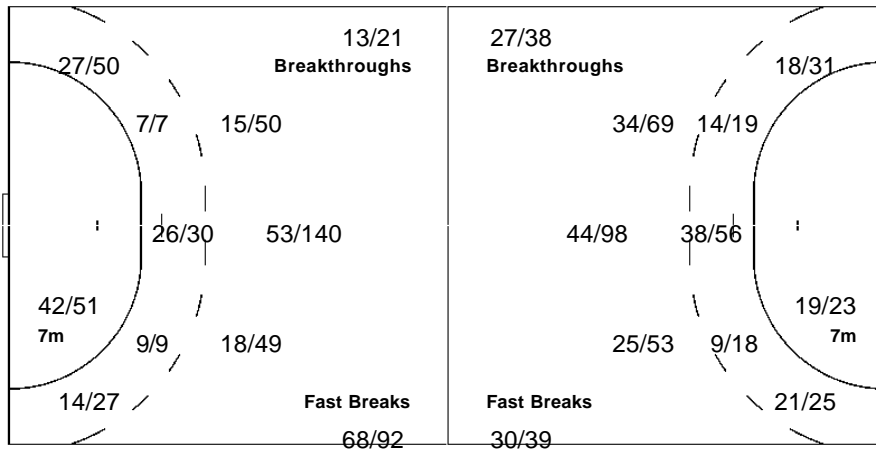

Cumulative Statistics

KOR - Korea
After 9 Matches

Shots Distribution

Players

Goals / Shots

2 WOO S <table border="1"> <tr><td>8/8</td><td>3/10</td><td>5/5</td></tr> <tr><td>6/9</td><td>0/2</td><td>7/10</td></tr> <tr><td>14/14</td><td>3/5</td><td>7/7</td></tr> </table> 5-Missed 7-Post	4 HUH S <table border="1"> <tr><td></td><td></td><td></td></tr> <tr><td></td><td></td><td></td></tr> <tr><td></td><td></td><td></td></tr> </table>	5 LEE G <table border="1"> <tr><td></td><td>3/6</td><td>4/5</td></tr> <tr><td>2/3</td><td></td><td>2/2</td></tr> <tr><td>3/3</td><td>6/8</td><td>3/5</td></tr> </table> 2-Missed 1-Post	6 SONG H <table border="1"> <tr><td>4/4</td><td>1/1</td><td>1/3</td></tr> <tr><td>4/7</td><td>0/1</td><td>0/1</td></tr> <tr><td>4/8</td><td></td><td>4/4</td></tr> </table> 2-Missed 3-Post 10-Blocked	8 KIM E <table border="1"> <tr><td>2/2</td><td>0/1</td><td>0/1</td></tr> <tr><td></td><td></td><td>3/3</td></tr> <tr><td>1/1</td><td>0/1</td><td>1/2</td></tr> </table> 1-Missed 1-Post	9 KIM C <table border="1"> <tr><td>3/3</td><td>4/6</td><td>3/3</td></tr> <tr><td>3/5</td><td></td><td>3/3</td></tr> <tr><td>8/9</td><td>9/10</td><td>5/6</td></tr> </table> 3-Missed 2-Post 1-Blocked	11 HUH Y <table border="1"> <tr><td>10/12</td><td>1/1</td><td>3/3</td></tr> <tr><td>4/8</td><td></td><td>1/2</td></tr> <tr><td>14/15</td><td>4/8</td><td>10/13</td></tr> </table> 3-Missed 10-Post 7-Blocked
13 YOO H <table border="1"> <tr><td></td><td></td><td>1/1</td></tr> <tr><td></td><td></td><td>2/2</td></tr> <tr><td>2/2</td><td></td><td></td></tr> </table>	14 KIM J <table border="1"> <tr><td></td><td></td><td>1/1</td></tr> <tr><td></td><td>0/1</td><td></td></tr> <tr><td>2/2</td><td>0/1</td><td>1/1</td></tr> </table> 1-Missed 3-Post	17 MYOUNG B <table border="1"> <tr><td>5/6</td><td>2/2</td><td>7/9</td></tr> <tr><td>1/5</td><td></td><td>3/5</td></tr> <tr><td>2/4</td><td>0/1</td><td>5/8</td></tr> </table> 5-Missed 4-Post 6-Blocked	18 KANG J <table border="1"> <tr><td></td><td></td><td></td></tr> <tr><td>0/1</td><td></td><td>1/1</td></tr> <tr><td>0/1</td><td></td><td>1/2</td></tr> </table>	19 CHOI I <table border="1"> <tr><td>5/9</td><td>0/1</td><td>4/5</td></tr> <tr><td>4/6</td><td>0/1</td><td></td></tr> <tr><td>8/10</td><td>5/6</td><td>9/13</td></tr> </table> 1-Missed 2-Post 8-Blocked	20 MOON P <table border="1"> <tr><td>6/10</td><td>1/1</td><td>3/3</td></tr> <tr><td>1/6</td><td>0/1</td><td>8/12</td></tr> <tr><td>7/11</td><td>3/5</td><td>5/11</td></tr> </table> 3-Missed 5-Post 12-Blocked	

Team

Goals / Shots

43/54	15/29	32/39
25/50	0/6	30/41
65/80	30/45	51/72

26-Missed 38-Post 44-Blocked

Offence

Defence

Goalkeepers

Saves / Shots

8/45	4/24	9/44
10/48	11/12	15/36
23/93	12/20	10/59

1 SON M

2/4	1/1	2/3
1/3	1/1	2/2
2/5	0/1	2/3

12 MOON K

3/23	1/14	2/25
5/27	10/11	5/15
13/56	8/8	7/32

16 LEE M

3/18	2/9	5/16
4/18		8/19
8/32	4/11	1/24

LEGEND							
G/S	Goals / Shots	%	Efficiency	6m	6-metre Shots	7m	7-metre Shots
S/S	Saves / Shots	Wing	Wing Shots	FB	Fast Breaks	BT	Breakthroughs
AS	Assists	TF	Technical Faults	ST	Steals	BS	Blocked Shots
YC	Yellow Cards	RC	Red Cards	n/a	not applicable	PR	Placement
PR	Preliminary Round	QF	Quarterfinal	SF	Semifinal	GM	Gold Medal Match
2Min	2 Minute Suspensions						
							9m 9-metre Shots
							EX Exclusions
							TP Time Played
							MP Matches Played