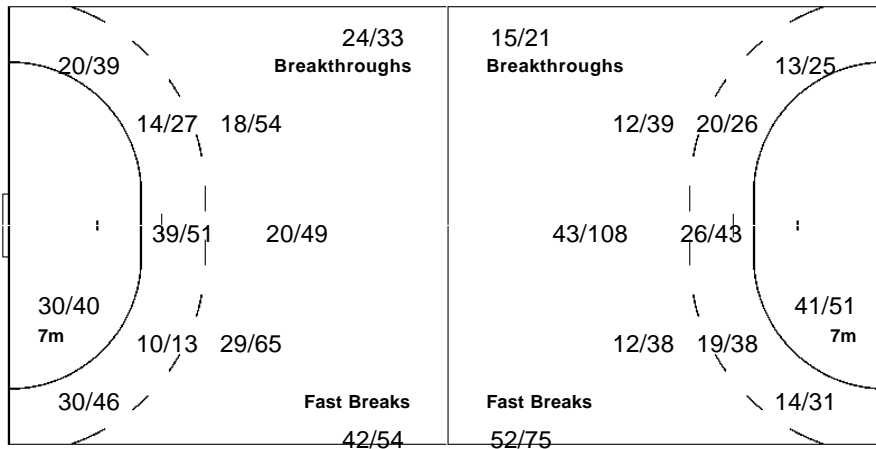

Team

Offence

Defence

Goalkeepers

Goals / Shots

Saves / Shots

29/34	6/20	27/46
15/19	2/33	11/18
107/121	17/30	62/67

37-Missed 25-Post 21-Blocked

2/31	13/18	7/38
20/44	20/21	15/35
14/93	17/29	14/80

1 MASSON C

2/26	11/15	7/32
18/39	18/19	11/26
12/75	15/23	11/58

12 SANTANA J

0/5	2/3	0/6
2/5	2/2	4/9
2/18	2/6	3/22

LEGEND							
G/S	Goals / Shots	%	Efficiency	6m	6-metre Shots	7m	7-metre Shots
S/S	Saves / Shots	Wing	Wing Shots	FB	Fast Breaks	BT	Breakthroughs
AS	Assists	TF	Technical Faults	ST	Steals	BS	Blocked Shots
YC	Yellow Cards	RC	Red Cards	n/a	not applicable	PR	Placement
PR	Preliminary Round	QF	Quarterfinal	SF	Semifinal	GM	Gold Medal Match
2Min	2 Minute Suspensions						
						9m	9-metre Shots
						EX	Exclusions
						TP	Time Played
						MP	Matches Played