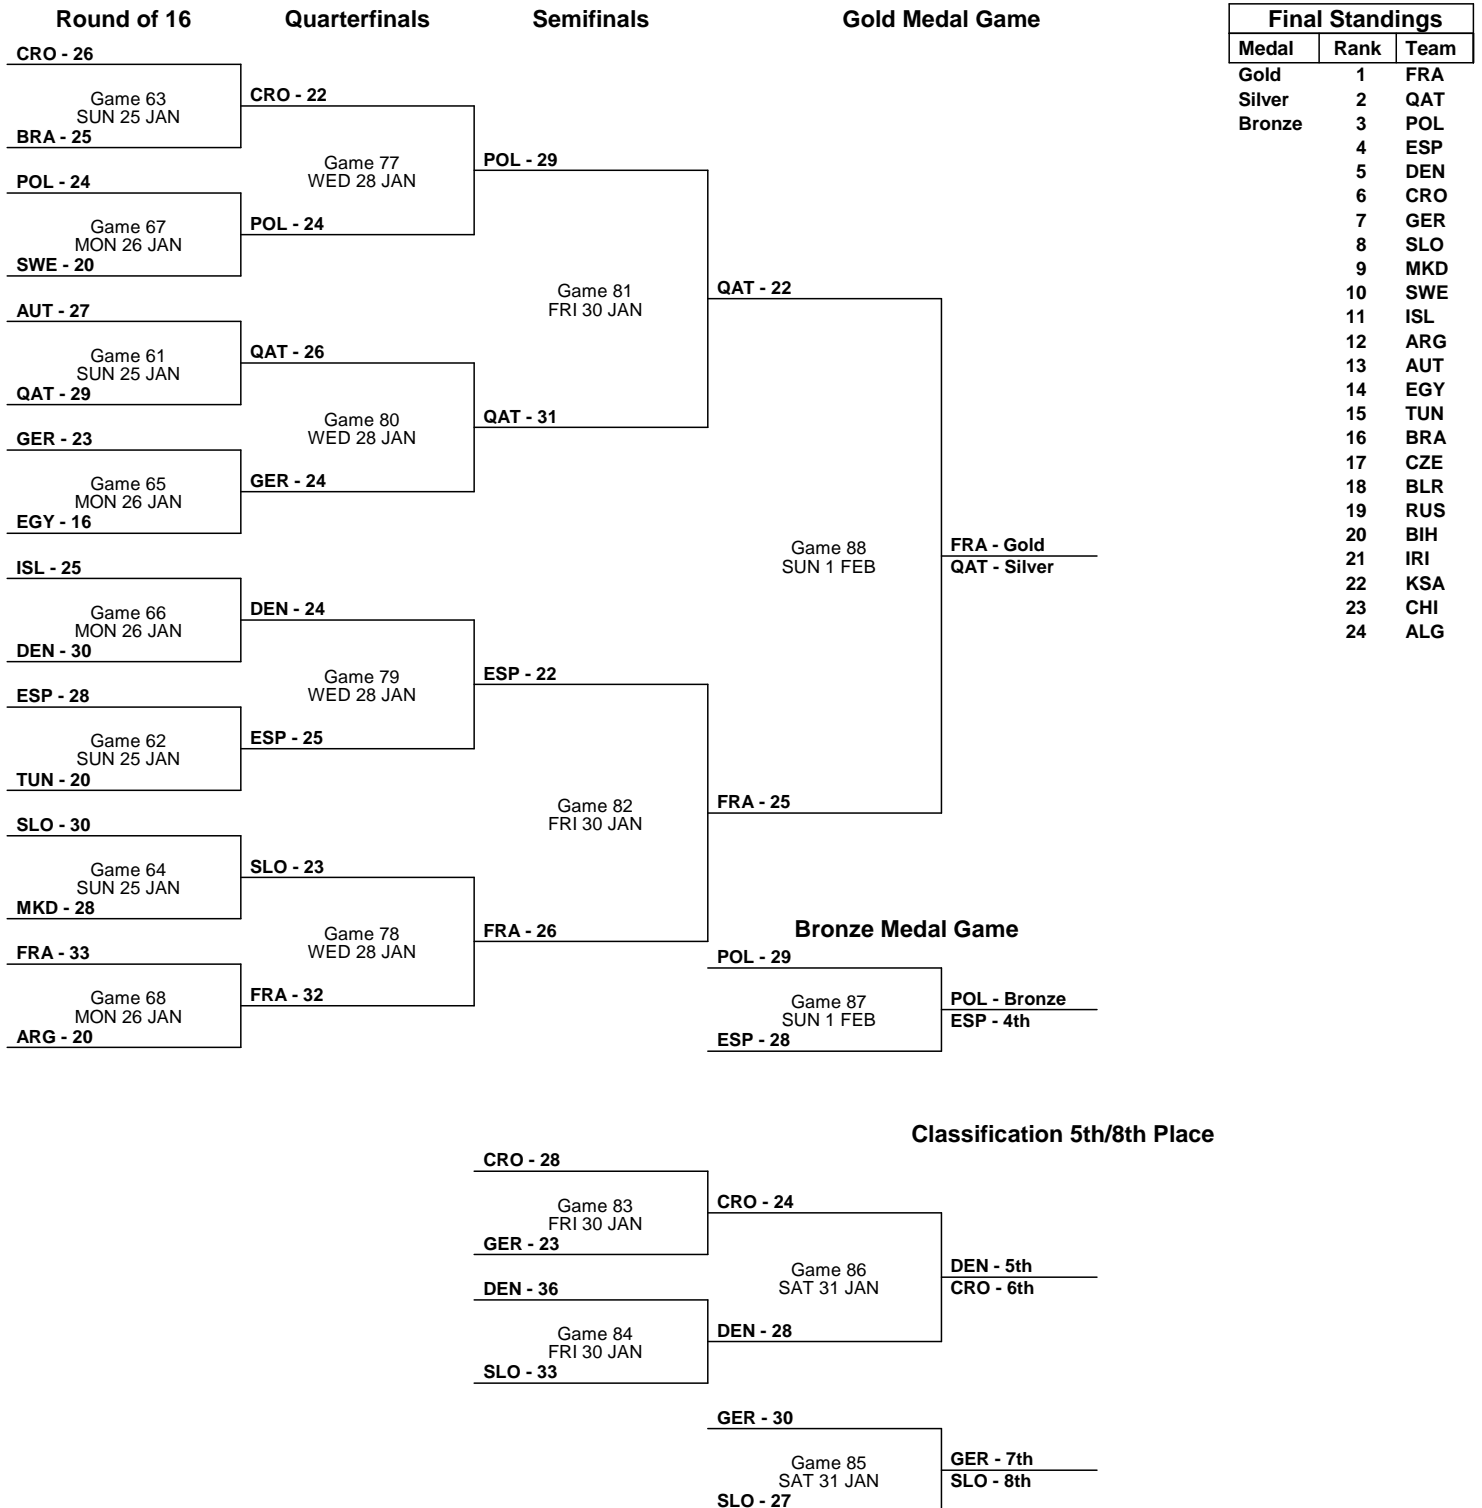

Rank	Team	Pts	MP	W	T	L	GF	GA	Diff.
1	ESP	10	5	5	0	0	162	127	35
2	QAT	8	5	4	0	1	137	122	15
3	SLO	6	5	3	0	2	160	145	15
4	BRA	4	5	2	0	3	146	143	3
5	BLR	2	5	1	0	4	147	155	-8
6	CHI	0	5	0	0	5	104	164	-60

Team	ESP	QAT	SLO	BRA	BLR	CHI
ESP		28 - 25	30 - 26	29 - 27	38 - 33	37 - 16
QAT	25 - 28		31 - 29	28 - 23	26 - 22	27 - 20
SLO	26 - 30	29 - 31		35 - 32	34 - 29	36 - 23
BRA	27 - 29	23 - 28	32 - 35		34 - 29	30 - 22
BLR	33 - 38	22 - 26	29 - 34	29 - 34		34 - 23
CHI	16 - 37	20 - 27	23 - 36	22 - 30	23 - 34	

Group B

Rank	Team	Pts	MP	W	T	L	GF	GA	Diff.
1	CRO	10	5	5	0	0	158	124	34
2	MKD	8	5	4	0	1	153	138	15
3	AUT	5	5	2	1	2	147	140	7
4	TUN	5	5	2	1	2	132	133	-1
5	BIH	2	5	1	0	4	118	128	-10
6	IRI	0	5	0	0	5	127	172	-45

Team	CRO	MKD	AUT	TUN	BIH	IRI
CRO		29 - 26	32 - 30	28 - 25	28 - 21	41 - 22
MKD	26 - 29		36 - 31	33 - 25	25 - 22	33 - 31
AUT	30 - 32	31 - 36		25 - 25	23 - 21	38 - 26
TUN	25 - 28	25 - 33	25 - 25		27 - 24	30 - 23
BIH	21 - 28	22 - 25	21 - 23	24 - 27		30 - 25
IRI	22 - 41	31 - 33	26 - 38	23 - 30	25 - 30	

Group C

Rank	Team	Pts	MP	W	T	L	GF	GA	Diff.
1	FRA	9	5	4	1	0	143	128	15
2	SWE	7	5	3	1	1	137	109	28
3	ISL	5	5	2	1	2	127	135	-8
4	EGY	5	5	2	1	2	135	125	10
5	CZE	4	5	2	0	3	145	138	7
6	ALG	0	5	0	0	5	109	161	-52

Team	FRA	SWE	ISL	EGY	CZE	ALG
FRA		27 - 25	26 - 26	28 - 24	30 - 27	32 - 26
SWE	25 - 27		24 - 16	25 - 25	36 - 22	27 - 19
ISL	26 - 26	16 - 24		28 - 25	25 - 36	32 - 24
EGY	24 - 28	25 - 25	25 - 28		27 - 24	34 - 20
CZE	27 - 30	22 - 36	36 - 25	24 - 27		36 - 20
ALG	26 - 32	19 - 27	24 - 32	20 - 34	20 - 36	

Group D

Rank	Team	Pts	MP	W	T	L	GF	GA	Diff.
1	GER	9	5	4	1	0	150	124	26
2	DEN	8	5	3	2	0	154	127	27
3	POL	6	5	3	0	2	135	121	14
4	ARG	5	5	2	1	2	132	123	9
5	RUS	2	5	1	0	4	133	131	2
6	KSA	0	5	0	0	5	87	165	-78

Team	GER	DEN	POL	ARG	RUS	KSA
GER		30 - 30	29 - 26	28 - 23	27 - 26	36 - 19
DEN	30 - 30		31 - 27	24 - 24	31 - 28	38 - 18
POL	26 - 29	27 - 31		24 - 23	26 - 25	32 - 13
ARG	23 - 28	24 - 24	23 - 24		30 - 27	32 - 20
RUS	26 - 27	28 - 31	25 - 26	27 - 30		27 - 17
KSA	19 - 36	18 - 38	13 - 32	20 - 32	17 - 27	

Classification

Date	Start Time	Teams	Phase	Match No.	Location	Result
25 JAN	18:30	AUT - QAT	Eight final	61	Lusail Multipurpose Hall	27 - 29
	18:30	SLO - MKD	Eight final	64	Ali Bin Hamad Al-Attayah Arena	30 - 28
	21:00	ESP - TUN	Eight final	62	Lusail Multipurpose Hall	28 - 20
	21:00	CRO - BRA	Eight final	63	Ali Bin Hamad Al-Attayah Arena	26 - 25
26 JAN	13:00	CHI - IRI	Presidents Cup Place 21-24	69	Duhail Handball Sports Hall	31 - 32
	15:00	ALG - KSA	Presidents Cup Place 21-24	70	Duhail Handball Sports Hall	25 - 27
	17:00	BLR - BIH	Presidents Cup Place 17-20	71	Duhail Handball Sports Hall	37 - 29
	18:30	GER - EGY	Eight final	65	Lusail Multipurpose Hall	23 - 16
	18:30	POL - SWE	Eight final	67	Ali Bin Hamad Al-Attayah Arena	24 - 20
	19:00	CZE - RUS	Presidents Cup Place 17-20	72	Duhail Handball Sports Hall	32 - 30
	21:00	ISL - DEN	Eight final	66	Lusail Multipurpose Hall	25 - 30
21:00	FRA - ARG	Eight final	68	Ali Bin Hamad Al-Attayah Arena	33 - 20	
27 JAN	13:00	CHI - ALG	Presidents Cup Place 23-24	73	Duhail Handball Sports Hall	30 - 28
	15:00	IRI - KSA	Presidents Cup Place 21-22	74	Duhail Handball Sports Hall	26 - 22
	17:00	BIH - RUS	Presidents Cup Place 19-20	75	Duhail Handball Sports Hall	28 - 42
	19:00	BLR - CZE	Presidents Cup Place 17-18	76	Duhail Handball Sports Hall	31 - 32
28 JAN	18:30	CRO - POL	Quarter final	77	Ali Bin Hamad Al-Attayah Arena	22 - 24
	18:30	QAT - GER	Quarter final	80	Lusail Multipurpose Hall	26 - 24
	21:00	SLO - FRA	Quarter final	78	Ali Bin Hamad Al-Attayah Arena	23 - 32
	21:00	DEN - ESP	Quarter final	79	Lusail Multipurpose Hall	24 - 25
30 JAN	16:00	CRO - GER	Placement Round 5-8	83	Ali Bin Hamad Al-Attayah Arena	28 - 23
	18:30	POL - QAT	Semi final	81	Lusail Multipurpose Hall	29 - 31
	18:30	DEN - SLO	Placement Round 5-8	84	Ali Bin Hamad Al-Attayah Arena	36 - 33
	21:00	ESP - FRA	Semi final	82	Lusail Multipurpose Hall	22 - 26
31 JAN	16:30	GER - SLO	Placement Match 7-8	85	Lusail Multipurpose Hall	30 - 27
	19:15	CRO - DEN	Placement Match 5-6	86	Lusail Multipurpose Hall	24 - 28
1 FEB	16:30	POL - ESP	Placement Match 3-4	87	Lusail Multipurpose Hall	29 - 28
	19:15	QAT - FRA	Final	88	Lusail Multipurpose Hall	22 - 25

24th Men's World Championship 2015 Qatar

Tournament Summary