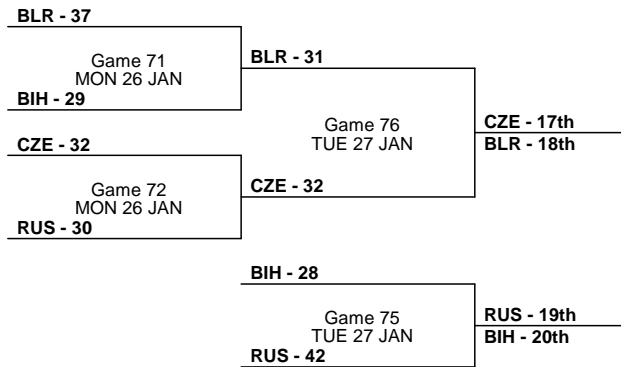

24th Men's World Championship 2015 Qatar

Tournament Summary

Classification 17th/20th Place