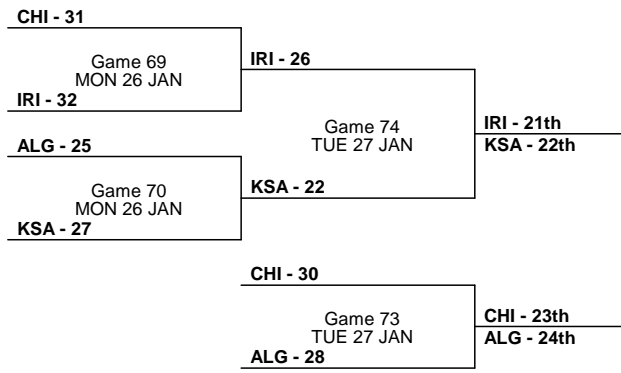

Classification 21th/24th Place

LEGEND			
Diff	Goal Difference	GA	Goals Against
Pts	Points	T	Ties
	Gold Medal Match		Matches Played
	Red Cards		Saves/Shots
	Time Played		Wing Shots
		GF	Goals For
		W	Won
			not applicable
			Semifinal
			Yellow Cards
		L	Lost
			Preliminary Round
			Steals
			Fast Throw off
		MP	Matches Played
			Quarterfinal
			Turnovers (Technical Faults)