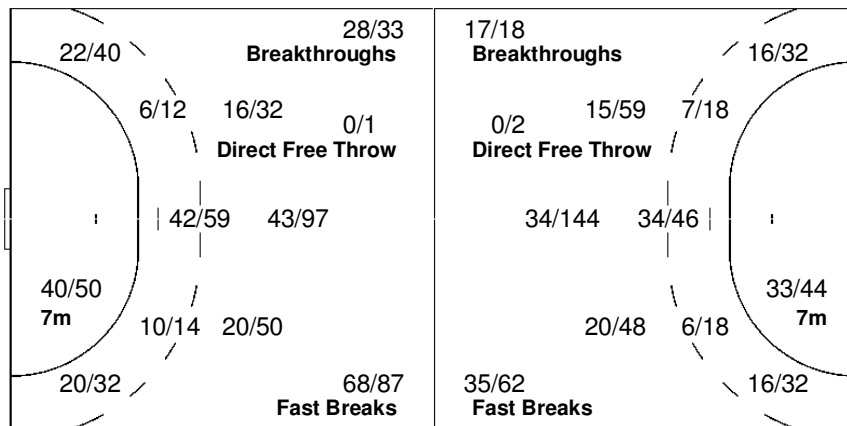

Played		
PR	MKD	27 - 22
PR	AUS	40 - 7
PR	BRA	31 - 31
MR	CRO	30 - 25
MR	NOR	21 - 22
MR	FRA	31 - 20
MR	ANG	40 - 27
QF	HUN	36 - 35
SF	ROU	30 - 20
F	NOR	29 - 24

Number of Attacks: 630, Scoring Efficiency: 50%

Team

Offence

Defence

Goalkeepers

Goals / Shots

Saves / Shots

50/61	29/37	21/27
38/67	5/14	25/40
65/82	27/34	55/65

40-Missed 21-Post 17-Blocked

3/28	16/25	12/42
23/50	14/19	20/44
25/65	20/48	17/62

1 SUSLINA I

1/17	12/16	8/23
14/26	6/9	11/25
19/42	14/33	13/45

16 SIDOROVA M

2/11	4/9	4/20
9/24	8/10	9/19
6/23	6/15	4/17

Legend:

G/S Goals / Shots	% Efficiency	6m 6-metre Shots	7m 7-metre Shots	9m 9-metre Shots
S/S Saves / Shots	Wing Wing Shots	FB Fast Breaks	BT Breakthroughs	EX Exclusions
AS Assists	TF Technical Faults	ST Steals	BS Blocked Shots	TP Time Played
YC Yellow Cards	RC Red Cards	n/a not applicable	PL Placement	MP Matches Played
PR Preliminary Round	QF Quarterfinal	SF Semifinal	GM Gold Medal Match	BM Bronze Medal Match
2Mir 2 Minute Suspensions	DSQ Disqualified			