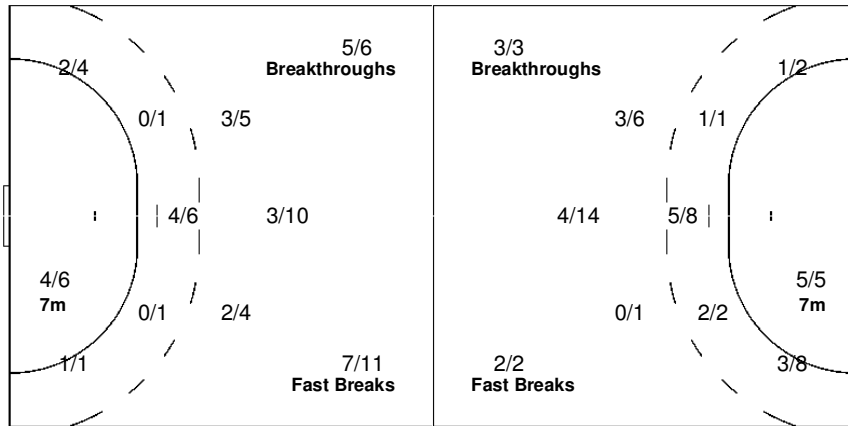

Team

Offence

Defence

Goalkeepers

Goals / Shots

1/2	3/4	7/8
2/5	1/8	2/2
4/5	5/6	6/6

6-Missed 3-Post

Saves / Shots