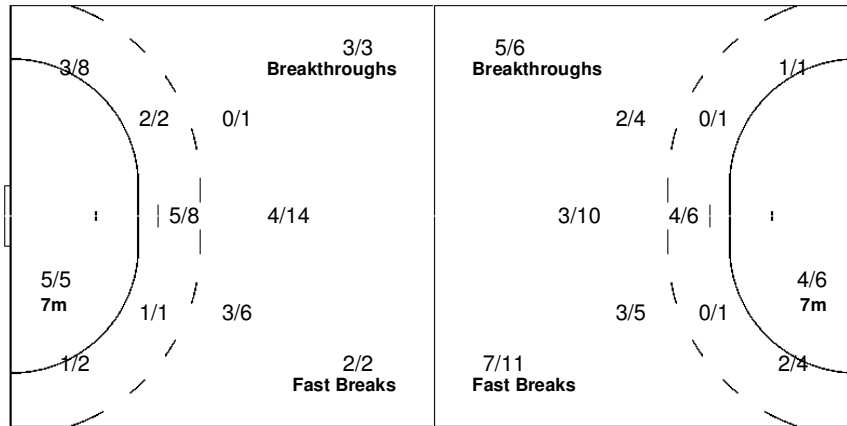

Team

Offence

Defence

Goalkeepers

Goals / Shots

2/5		0/1
2/5	1/4	2/3
10/10	3/4	9/9

3-Missed 1-Post 6-Blocked

Saves / Shots

1/2	1/4	1/8
3/5	7/8	0/2
1/5	1/6	0/6

1 LIU G.

1/2	1/4	1/8
3/5	7/8	0/2
1/4	1/6	0/6

12 HUANG H.

0/1		

Legend:	% Efficiency	6m 6-metre Shots	7m 7-metre Shots	9m 9-metre Shots
G/S Goals / Shots	Wing Wing Shots	FB Fast Breaks	BT Breakthroughs	EX Exclusions
S/S Saves / Shots	TF Technical Faults	ST Steals	BS Blocked Shots	TP Time Played
AS Assists	RC Red Cards	n/a not applicable	2Min 2 Minute Suspensions	
YC Yellow Cards				
+ 2 Minute + 2 Minute Suspensions