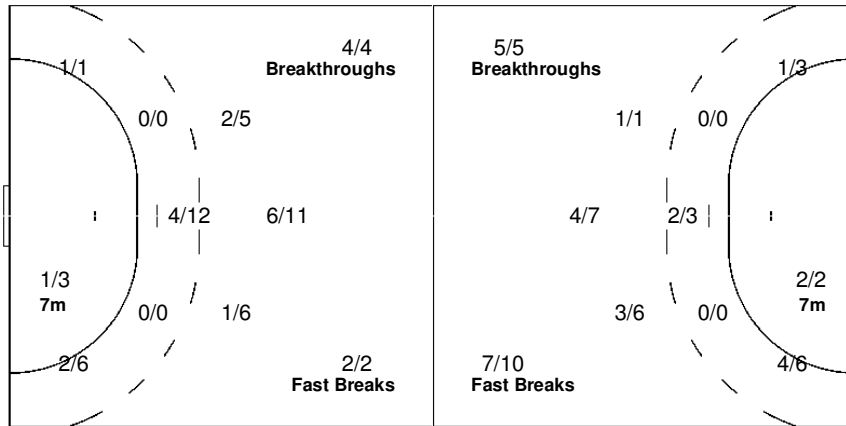

Toulon

XVIII Women's World Championship 2007

SUN 2 DEC 2007
15:00

Preliminary Round - Group D

Match No: 3
Spectators: 4.200

Match Team Statistics

POL 29 - 23 TUN
(16 - 11) (13 - 12)

Referees: DEMELLO M. (BRA) / FAVRETO E. (BRA)

TUN - Tunisia

Shots Distribution

Players

Goals / Shots

3 GHRIBI S.	4 KOUKI M.	5 MANNAI R.	6 FEKIH ROMDHANE A.	8 KHOULDI I.	9 MSAAD H.	10 TOUMI R.
	0/1		0/1	1/1	1/1	2/3
			0/1	0/2	0/1	1/2
		1/1	1/1	0/1	1/1	0/1
			1-Post	2/2		3/4
						2-Missed 3-Post 1-Blocked
11 JAOUADI I.	15 ZEKRI N.	17 KILANI O.	18 ABDELHAK H.	20 CHEBBAH M.		
	1/1		1/1			
			0/1			
	1/2		1/1	1/1	1/2	2/2
			1-Missed 1-Post	1-Post	1-Blocked	

Team

Goals / Shots

5/8	1/1	1/1
1/3	0/5	
3/7	5/5	7/9

3-Missed 6-Post 2-Blocked

Offence

Defence

Goalkeepers

Saves / Shots

1/3	2/4	1/5
0/6	3/3	1/5
0/4	0/4	0/3

1 BEN SLAMA N.

1/3	2/4	1/5
0/6	3/3	1/5
0/4	0/4	0/3

16 TERED R.

Legend:

G/S Goals / Shots	% Efficiency	6m 6-metre Shots	7m 7-metre Shots	9m 9-metre Shots
S/S Saves / Shots	Wing Wing Shots	FB Fast Breaks	BT Breakthroughs	EX Exclusions
AS Assists	TF Technical Faults	ST Steals	BS Blocked Shots	TP Time Played
YC Yellow Cards	RC Red Cards	n/a not applicable	2Min 2 Minute Suspensions	
+ 2 Minute + 2 Minute Suspensions