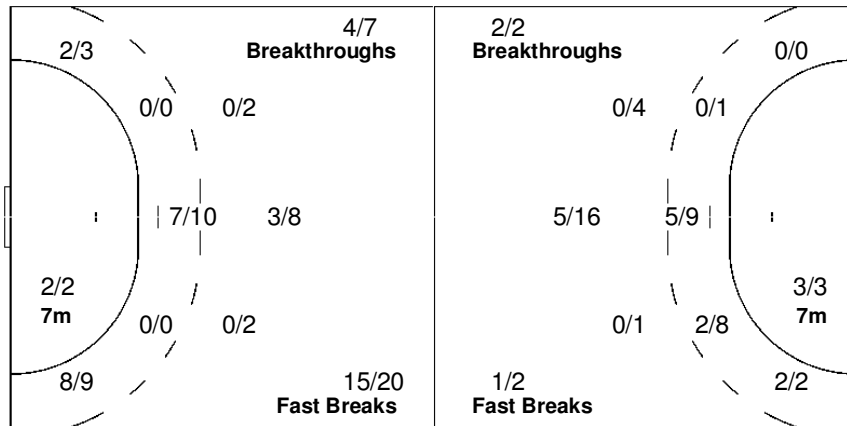

Lyon

XVIII Women's World Championship 2007

TUE 4 DEC 2007
21:15

Preliminary Round - Group C

Match No: 36
Spectators: 5.000

Match Team Statistics

ANG 41 - 20 DOM
(20 - 10) (21 - 10)

Referees: LIU F. (CHN) / LIU S. (CHN)

ANG - Angola

Shots Distribution

Players

Goals / Shots

2 EDUARDO M.			3 BENGUE I.			5 TRINDADE F.			7 MORAIS C.			8 ALMEIDA N.			9 AMARAL R.			10 FERNANDES I.		
		2/2	1/1		1/1						1/1	0/1		2/2				1/1		1/1
			2/3		1/2	2/2		1/1		1/1		0/1			3/3			2/2	1/1	4/4
1-Post			1-Post			1-Post						3-Missed						1-Missed		
11 KIALA M.			13 KIALA L.			14 BERNARDO N.			17 TAVARES C.											
0/1			1/1		3/3						1/1									
0/1					0/1			1/2												
		0/2	3/3	1/1	1/1	1/1		1/1			2/2									
1-Missed 1-Post						1-Missed 1-Post			1-Post											

Team

Offence

Defence

Goalkeepers

Goals / Shots

3/5		11/11
0/1		1/3
13/15	3/3	10/13

6-Missed 6-Post

Saves / Shots

2/4	3/4	
0/2	1/1	0/2
3/7	2/2	4/13

1 TAVARES M.		
1/2	2/2	
0/1	1/1	
1/2	1/1	2/7

12 PEDRO M.		

16 BRANCO C.		
1/2	1/2	
0/1		0/2
2/5	1/1	2/6