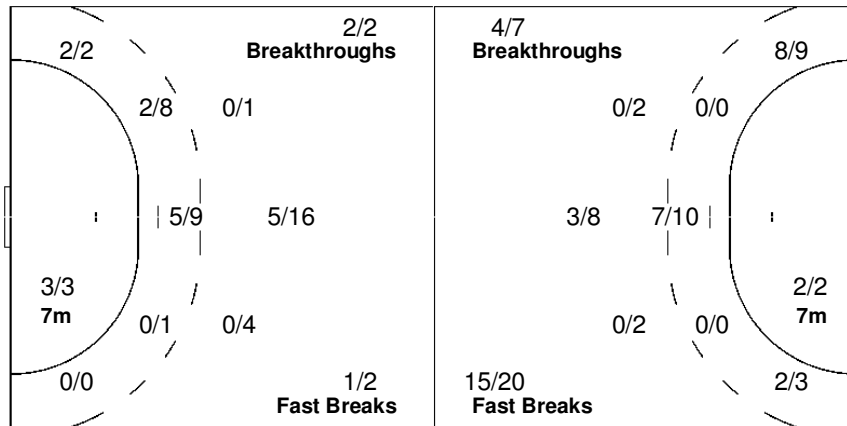

Team

Offence

Defence

Goalkeepers

Goals / Shots

2/4	1/4	
2/2	0/1	2/2
4/7	0/2	9/13

6-Missed 2-Post 4-Blocked

Saves / Shots

2/5		0/11
1/1		2/3
2/15	0/3	3/13

12 SUAREZ S.

2/5		0/8
1/1		2/3
2/14	0/2	2/12

16 MEJIA E.

		0/3
0/1	0/1	1/1

Legend:

G/S Goals / Shots	% Efficiency	6m 6-metre Shots	7m 7-metre Shots	9m 9-metre Shots
S/S Saves / Shots	Wing Wing Shots	FB Fast Breaks	BT Breakthroughs	EX Exclusions
AS Assists	TF Technical Faults	ST Steals	BS Blocked Shots	TP Time Played
YC Yellow Cards	RC Red Cards	n/a not applicable	2Min 2 Minute Suspensions	
+ 2 Minute + 2 Minute Suspensions				