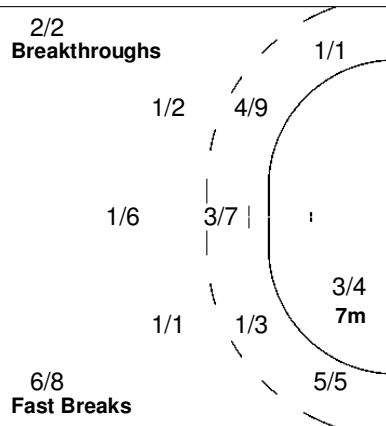

Defence

Goalkeepers

Saves / Shots

0/2	0/1	0/1
1/3	1/1	2/4
0/10	2/2	1/11

1 GRUBISIC J.

0/1		0/1
0/1		2/4
0/3	1/1	0/3

16 JELCIC I.

0/1	0/1	
1/2	1/1	
0/7	1/1	1/8

Legend:

G/S Goals / Shots

S/S Saves / Shots

AS Assists

YC Yellow Cards

+ 2 Minute + 2 Minute Suspensions

% Efficiency

WingWing Shots

TF Technical Faults

RC Red Cards

6m 6-metre Shots

FB Fast Breaks

ST Steals

n/a not applicable

7m 7-metre Shots

BT Breakthroughs

BS Blocked Shots

2Min2 Minute Suspensions

9m 9-metre Shots

EX Exclusions

TP Time Played