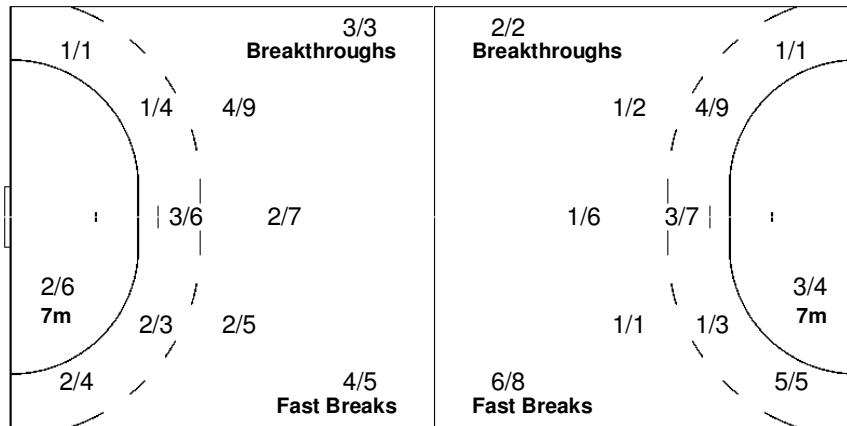

Pau

XVIII Women's World Championship 2007

TUE 4 DEC 2007
20:30

Preliminary Round - Group A

Match No: 32
Spectators: 6.500

Match Team Statistics

FRA 28 - 26 CRO
(14 - 11) (14 - 15)

Referees: DIN C. (ROU) / DINU S. (ROU)

CRO - Croatia

Shots Distribution

Players

Goals / Shots

2 TATARI M.

1/1		
1/1		2/3

1-Missed 1-Post

5 GOLUBIC D.

	1/1	
1/1		1/1

1-Missed

7 STARCEK P.

0/1	1/1	

1-Post

8 GACE A.

	0/1	

10 PUSIC N.

		0/2
		3/3

1-Blocked

11 PALCIC B.

	1/1	
1/1	0/1	
0/1		1/1

13 HORVAT L.

	1/1	
1/1		

1-Missed 1-Post 1-Blocked

14 PASICNIK S.

	1/1	
0/2	1/1	1/1
1/1		1/2

2-Blocked 1-Missed

15 PENEZIC A.

	0/1	
0/1		2/3

18 LOVRIC I.

	1/1	

1-Missed

19 ZEBIC M.

		2/2

1-Post

23 FRANIC K.

0/1		

Team

Goals / Shots

3/3	2/2	
2/5	1/4	3/5
4/7	1/1	10/13

5-Missed 4-Post 4-Blocked

Offence