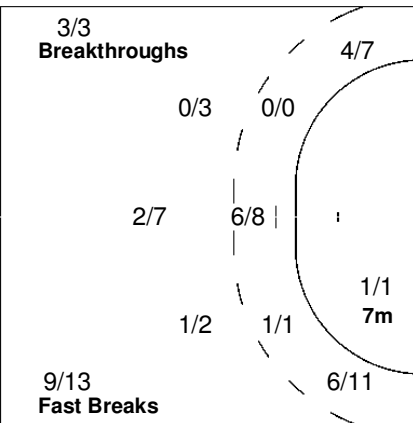

2/2	1/1	

Team

Goals / Shots

0/1	1/1	2/5
1/1	0/1	1/2
6/7	1/1	8/12

9-Missed 2-Post 5-Blocked

Offence

Defence

Goalkeepers