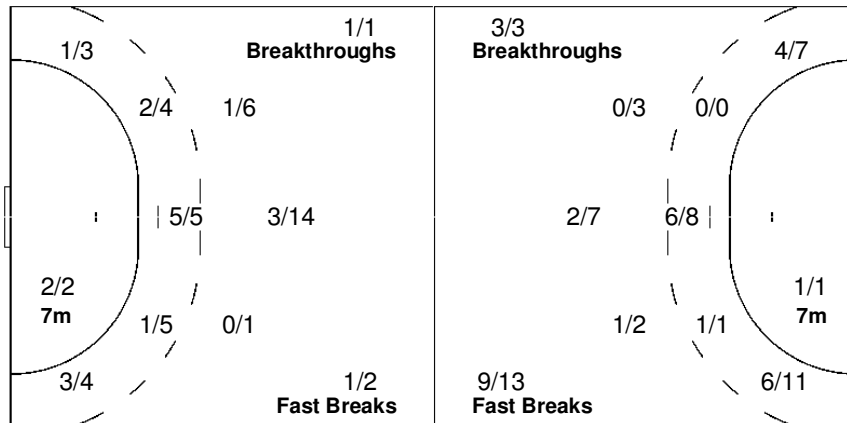

2/2	1/1	

Team

Goals / Shots

0/1	1/1	2/5
1/1	0/1	1/2
6/7	1/1	8/12

9-Missed 2-Post 5-Blocked

Offence

Defence

Goalkeepers