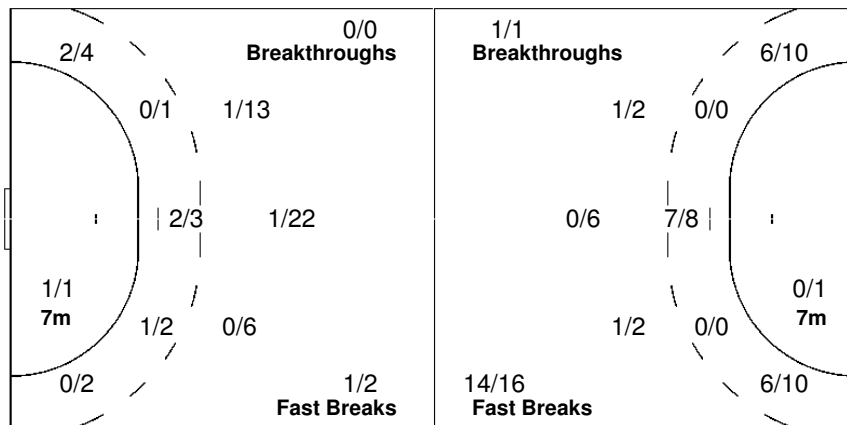

Offence

Defence

Goalkeepers

Goals / Shots

1/5	1/3	0/1
2/3	0/6	
2/6	2/2	1/4

10-Missed 2-Post 14-Blocked

Saves / Shots

1/6	1/8	0/1
1/4		3/6
2/9	1/4	1/8

1 MILLER M.

1/3	0/1	0/1
0/1		1/2
1/1	0/1	0/1

12 KENT C.

0/3	1/7	
1/3		2/4
1/8	1/3	1/7

Legend:	% Efficiency	6m 6-metre Shots	7m 7-metre Shots	9m 9-metre Shots
G/S Goals / Shots	WingWing Shots	FB Fast Breaks	BT Breaktroughs	EX Exclusions
S/S Saves / Shots	TF Technical Faults	ST Steals	BS Blocked Shots	TP Time Played
AS Assists	RC Red Cards	n/a not applicable	2Min2 Minute Suspensions	
YC Yellow Cards				
+ 2 Minute + 2 Minute Suspensions				