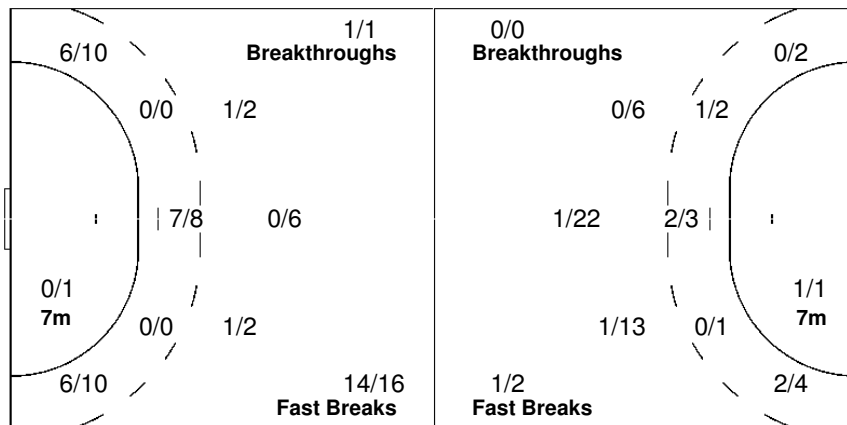

Team

Offence

Defence

Goalkeepers

Goals / Shots

5/6	7/8	1/1
3/4		3/6
7/9	3/4	7/8

2-Missed 8-Post

Saves / Shots

4/5	2/3	1/1
1/3	6/6	
4/6	0/2	3/4

1 MASSON C.

2/2	1/2	
1/3	4/4	
2/2	0/2	1/2

16 ZOQBI D.

2/3	1/1	1/1
	2/2	
2/4		2/2