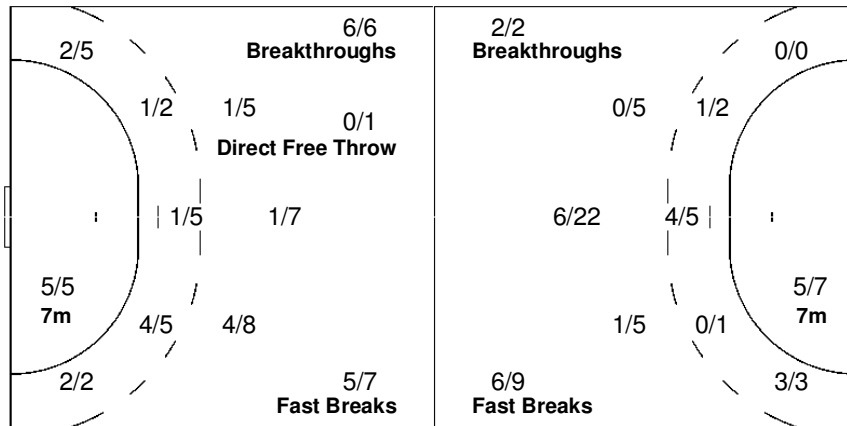

Team

Offence

Defence

Goalkeepers

Goals / Shots

4/5	1/1	5/6
4/5	0/1	7/7
8/10	1/2	2/7

7-Missed 5-Post 2-Blocked

Saves / Shots

2/9	1/2	1/4
2/8	2/2	2/3
4/11	2/3	1/3

1 YENDE V.

2/6	0/1	1/3
1/5	1/1	2/2
4/6	1/1	1/3

12 OKOMBI MOUAKALE A.

0/3	1/1	0/1
1/3	1/1	0/1
0/5	1/2	

Legend:

G/S Goals / Shots	% Efficiency	6m 6-metre Shots	7m 7-metre Shots	9m 9-metre Shots
S/S Saves / Shots	Wing Wing Shots	FB Fast Breaks	BT Breakthroughs	EX Exclusions
AS Assists	TF Technical Faults	ST Steals	BS Blocked Shots	TP Time Played
YC Yellow Cards	RC Red Cards	n/a not applicable	2Min 2 Minute Suspensions	
+ 2 Minute + 2 Minute Suspensions				