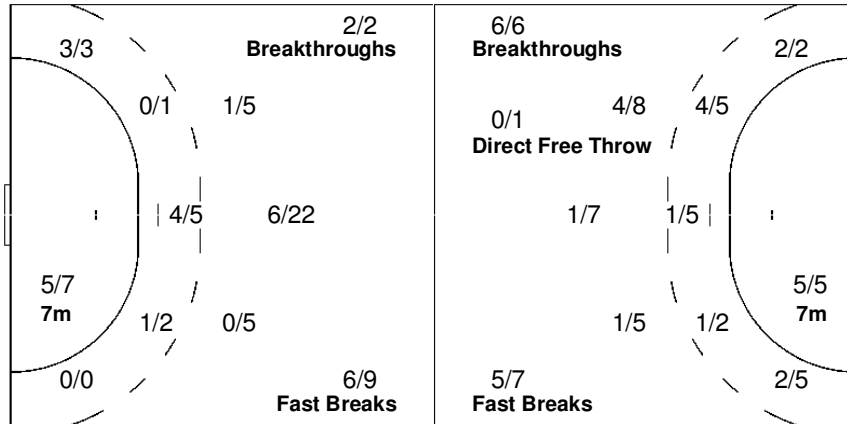

Team

Offence

Defence

Goalkeepers

Goals / Shots

7/9	1/2	3/4
6/8	0/2	1/3
7/11	1/3	2/3

6-Missed 5-Post 5-Blocked

Saves / Shots