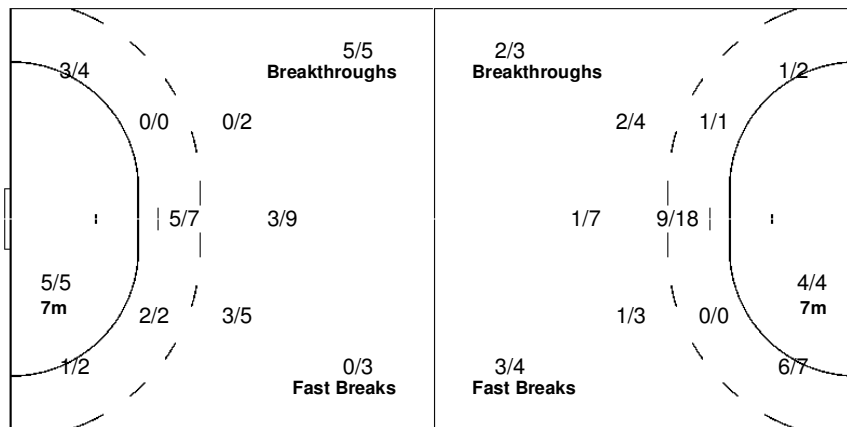

Toulon

XVIII Women's World Championship 2007

TUE 4 DEC 2007
18:30

Preliminary Round - Group D

Match No: 28
Spectators: 3.500

Match Team Statistics

CHN 27 - 30 TUN
(14 - 14) (13 - 16)

Referees: DEMELLO M. (BRA) / FAVRETO E. (BRA)

CHN - P.R. of China

Shots Distribution

Players

Goals / Shots

2 WEI Q.	3 LIU Y.	5 LIU J.	6 SHEN P.	8 YANG L.	9 WANG M.	10 WANG S.
	2/2 1/1 4/4		0/1 2/2			0/1 3/3
	1/1 1/1 1/1		1/1 2/3 2/3		0/2	0/1
			1-Missed 1-Post 1-Blocked			1-Blocked
11 WANG R.	14 LIU X.	18 WU W.	19 HUANG D.	23 YAN M.		
	0/1 0/1		1/1			
	1/1	0/1 0/1				
	1/1					
	1-Blocked		1-Post			

Team

Offence

Defence

Goalkeepers

Goals / Shots

3/4	1/3	9/10
1/1	0/4	1/2
4/4	3/4	5/6
1-Missed	2-Post	3-Blocked

Saves / Shots

2/4	1/6	1/2
0/2	7/7	1/4
1/10	1/1	0/8

1 LIU G.

0/1	0/4	0/1
0/2	3/3	1/2
0/4		0/1

12 HUANG H.

2/3	1/2	1/1
	4/4	0/2
1/6	1/1	0/7