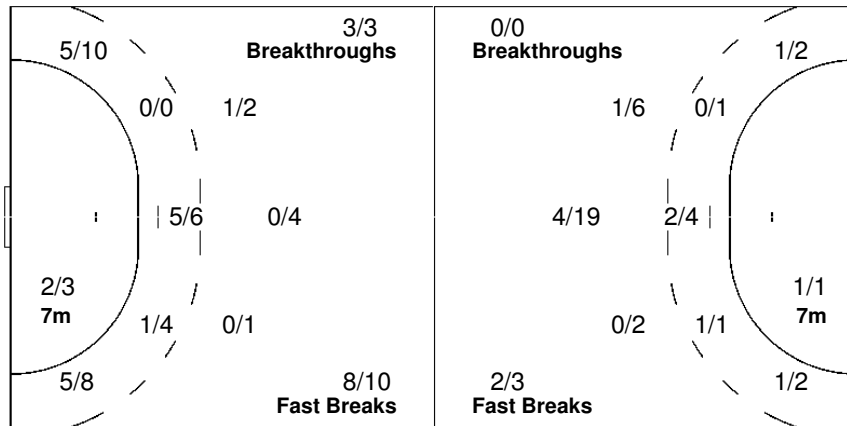

Team

Offence

Defence

Goalkeepers

Goals / Shots

3/4	6/7	3/3
2/4		0/1
9/9	1/2	6/10

7-Missed 4-Post

Saves / Shots