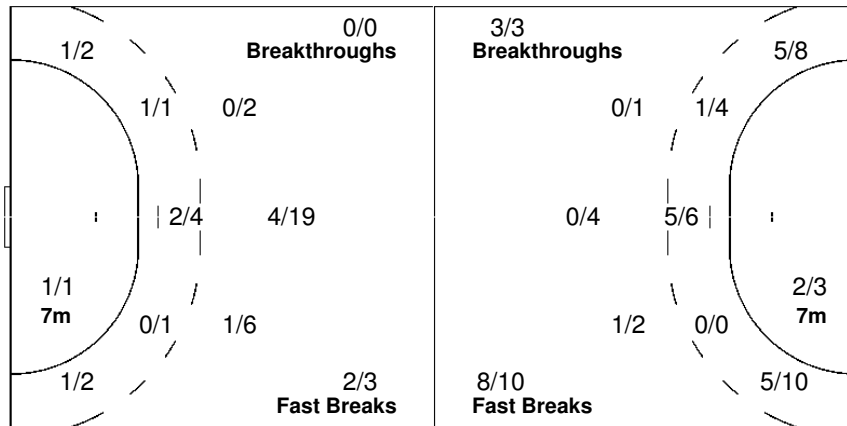

Team

Offence

Defence

Goalkeepers

Goals / Shots

3/6	0/4	1/2
1/2		2/7
2/4	1/1	3/4

5-Missed 3-Post 2-Blocked

Saves / Shots

1/4	1/7	0/3
2/4		1/1
0/9	1/2	4/10

1 MILLER M.

0/1	0/1	0/1
0/2		1/1

12 KENT C.

1/3	1/6	0/2
2/4		1/1
0/7	1/2	3/9

Legend:	% Efficiency	6m 6-metre Shots	7m 7-metre Shots	9m 9-metre Shots
G/S Goals / Shots	WingWing Shots	FB Fast Breaks	BT Breakthroughs	EX Exclusions
S/S Saves / Shots	TF Technical Faults	ST Steals	BS Blocked Shots	TP Time Played
AS Assists	RC Red Cards	n/a not applicable	2Min2 Minute Suspensions	
YC Yellow Cards				
+ 2 Minute + 2 Minute Suspensions				