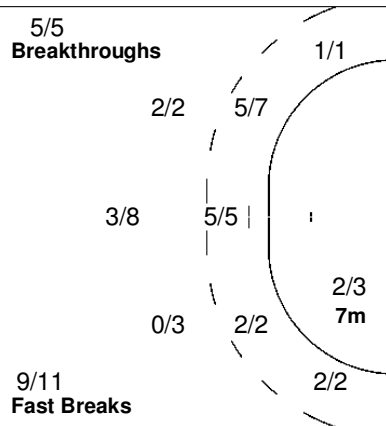

Team

Goals / Shots

4/4	4/5	3/3
0/2	2/3	1/2
4/9	5/6	6/7

4-Missed 2-Post 4-Blocked

Offence

Defence

Goalkeepers

Saves / Shots