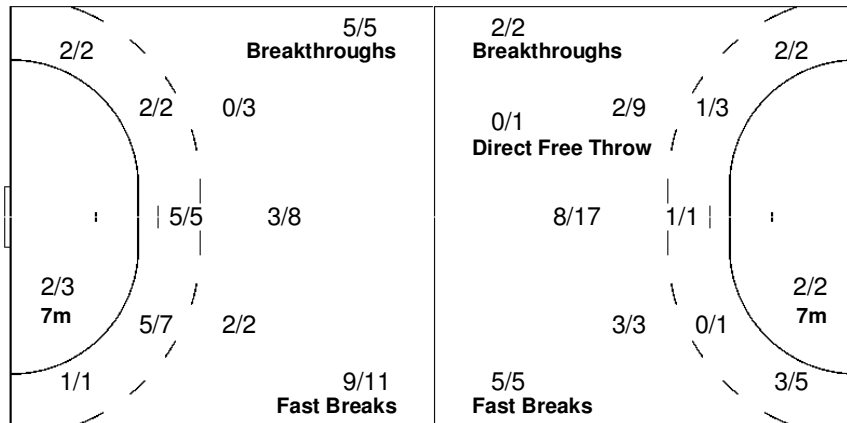

1-Missed

2-Missed

1-Post

14 ALONSO JIMENEZ P.	15 ORTUÑO TORRICO I.	17 FERNANDEZ MOLINOS B.	19 ARIAS DASILVA A.	20 ONCINA MORENO N.
	0/1 0/1	2/2		
1/1	0/1			1/1
1/1				1/1

1-Blocked

Team

Offence

Defence

Goalkeepers

Goals / Shots

Saves / Shots

4/6	2/2	2/3
3/6		6/7
11/11	2/2	6/7

3-Missed 1-Post 1-Blocked

0/4	1/5	0/3
2/2	1/3	1/2
5/9	1/6	1/7

12 ELEJAGA VARGAS A.		
0/4	1/3	0/2
2/2	1/3	1/2
4/7	1/4	0/4

16 SANCHEZ BRAVO M.		
	0/2	0/1
1/2	0/2	1/3