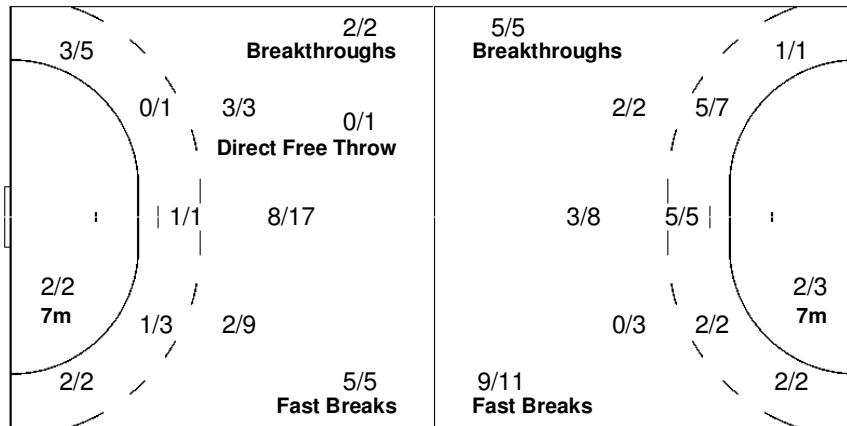

Nimes

XVIII Women's World Championship 2007

MON 3 DEC 2007
20:30

Preliminary Round - Group E

Match No: 22
Spectators: 3.000

Match Team Statistics

JPN 29 - 36 ESP
(17 - 15) (12 - 21)

Referees: CHERNEGA I. (RUS) / POLADENKO V. (RUS)

JPN - Japan

Shots Distribution

Players

Goals / Shots

2 ARIHAMA Y.			3 KOMATSU M.			5 HIRAI M.			7 KINJO A.			8 SAKUGAWA H.			9 SAKAMOTO T.			10 FUJII S.		
	1/1									0/1		1/1	1/1							
		1/2		1/1		0/1	1/2					0/1								
0/2	1/2						1/1						1/1	0/1	2/2		1/1		1/1	1/1
1-Post			1-Missed			1-Missed 1-Post 1-Blocked			1-Blocked						1-Missed					
11 HAYAFUNE A.			13 MIZUNO K.			15 TANIGUCHI H.			17 NAGANO K.			20 UEGAKI A.								
3/3	1/1	1/1		1/1	2/2															
2/2	1/1	4/4							0/1			0/2								
1-Missed 1-Blocked						1-Blocked														

Team

Goals / Shots

4/4	4/5	3/3
0/2	2/3	1/2
4/9	5/6	6/7

4-Missed 2-Post 4-Blocked

Offence